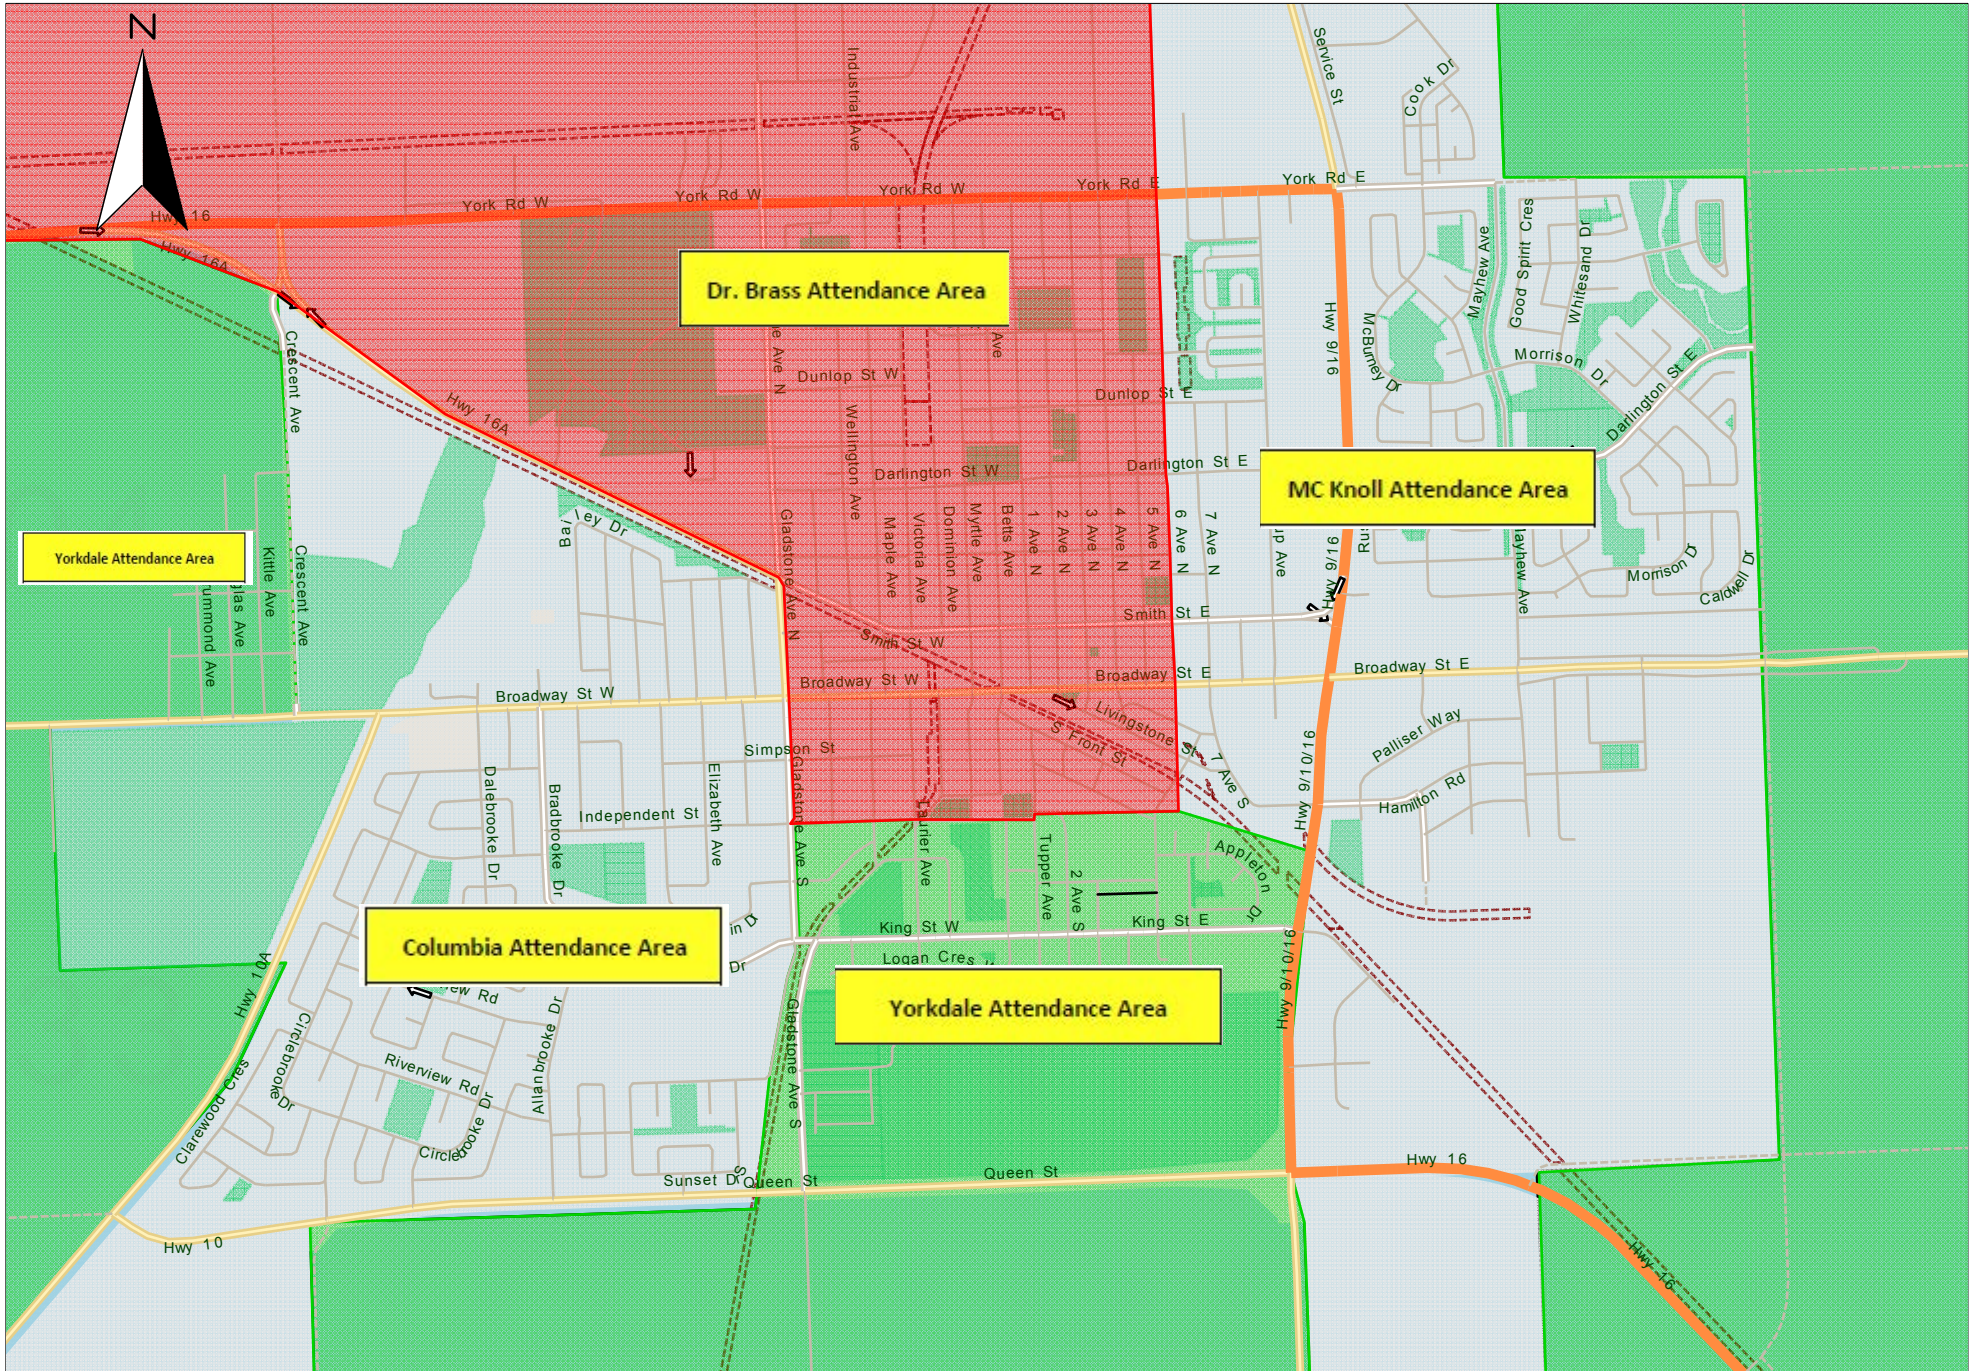

Yorkton Attendance Area

YRHS Attendance Area

Scale = 1 : 595504

Yorkdale Attendance Area