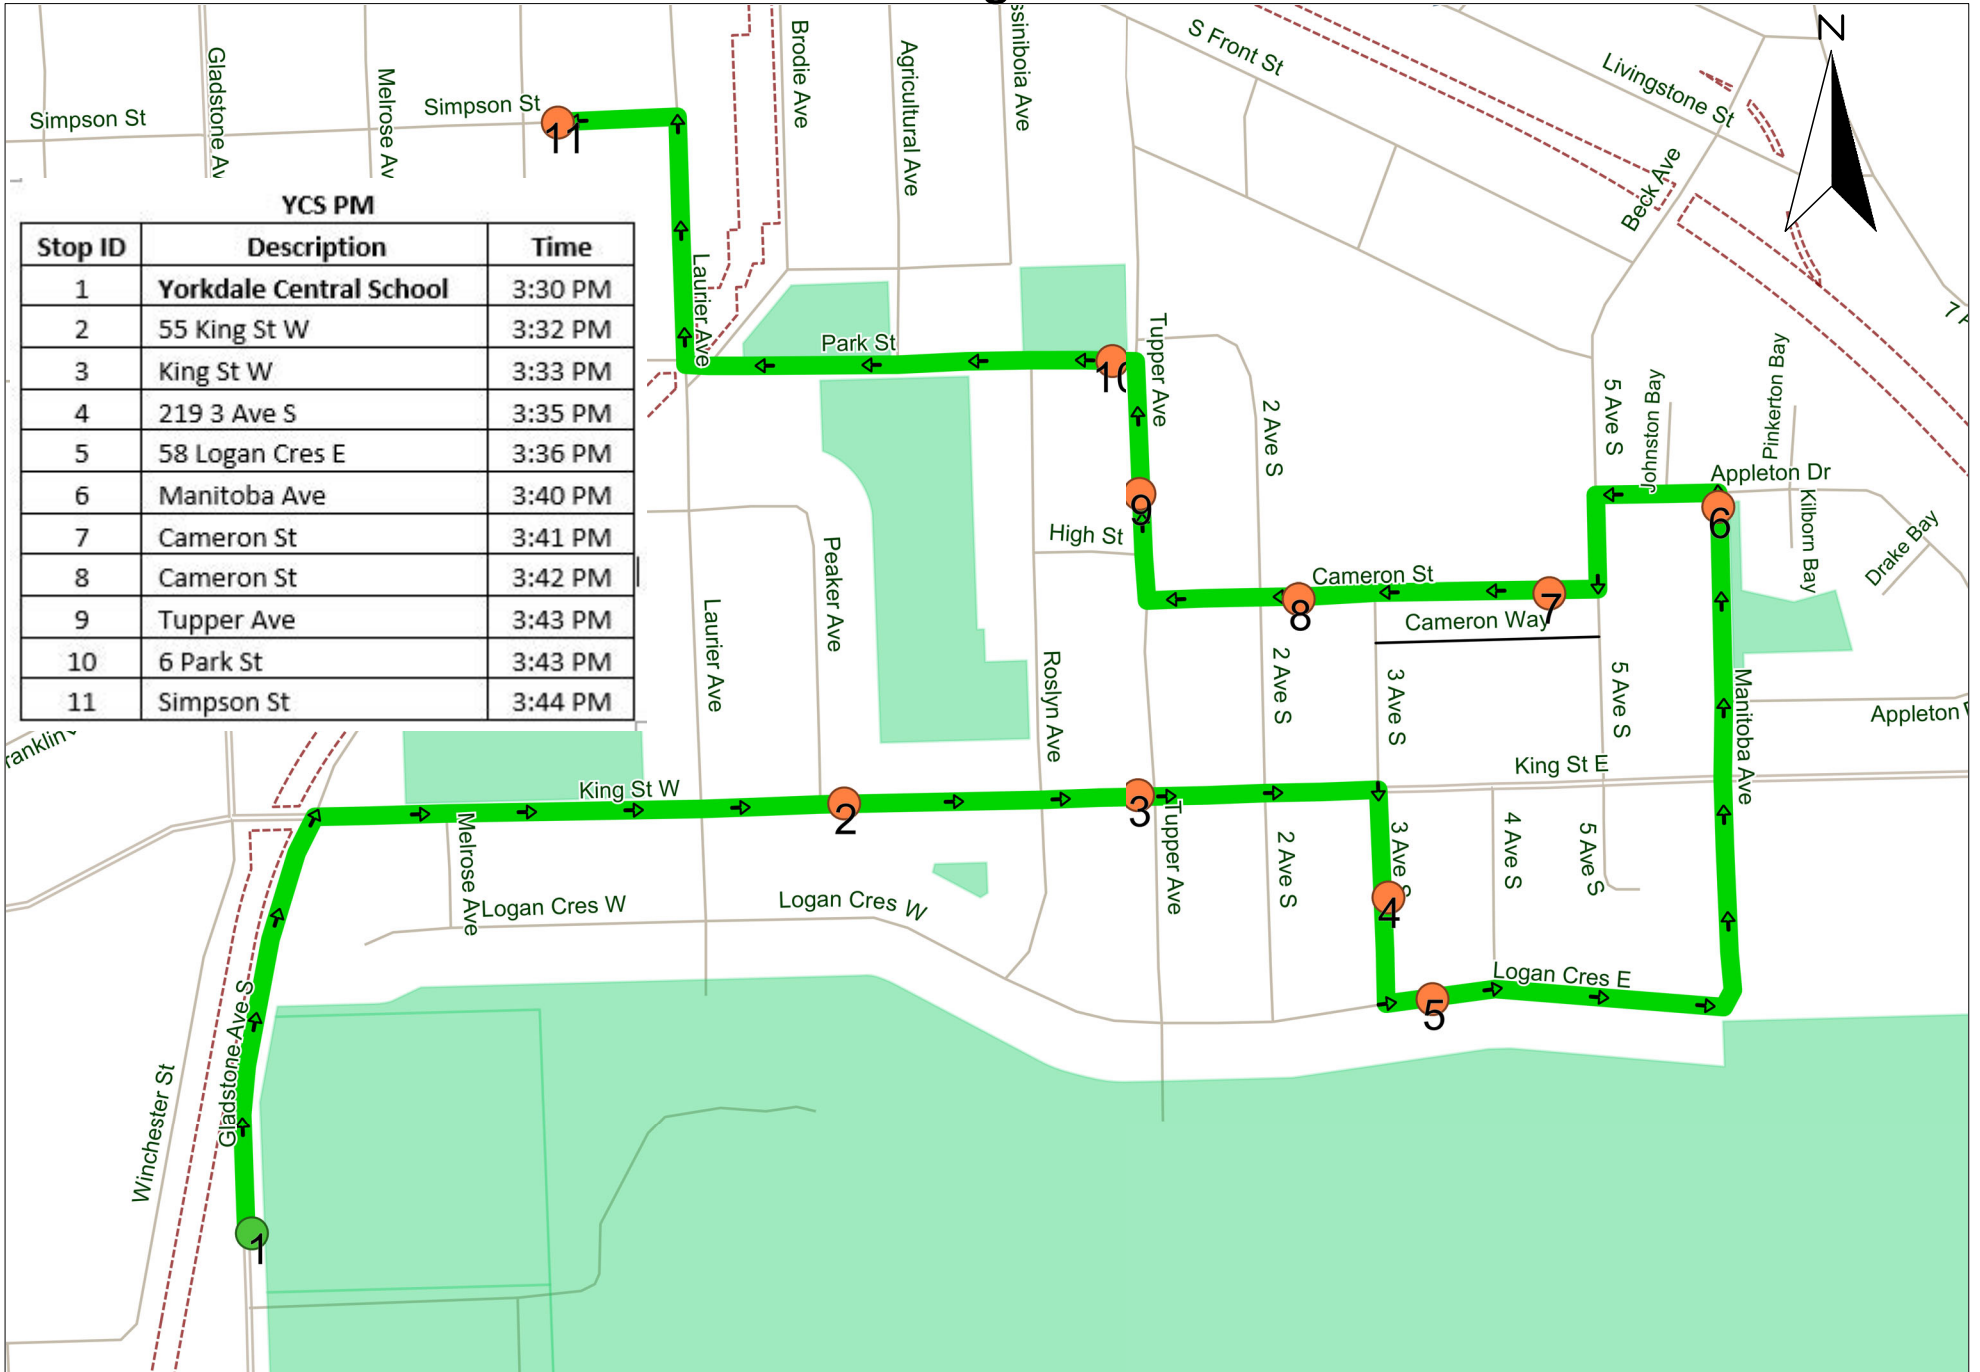

# YCS AM - Laurie Lang Bus 25Y 2023-2024

Stop ID	Description	Time
1	Simpson St	8:24 AM
2	Tupper Ave & Park St	8:25 AM
3	Tupper Ave & Cameron St	8:25 AM
4	Tupper Ave & King Street	8:26 AM
5	King St E	8:27 AM
6	219 3 Ave S	8:28 AM
7	60 Logan Cres E	8:28 AM
8	Manitoba Ave	8:29 AM
9	5 Ave S	8:30 AM
10	56 King St W	8:32 AM
11	Yorkdale Central School	8:36 AM

Times for pick up are approximate. Please be at your stop at least 5 minutes prior to the time posted.

Scale = 1 : 6676  
0 50 250 500 1000

# YCS PM - Laurie Lang Bus 25Y 2023-2024

**YCS PM**

Stop ID	Description	Time
1	Yorkdale Central School	3:30 PM
2	55 King St W	3:32 PM
3	King St W	3:33 PM
4	219 3 Ave S	3:35 PM
5	58 Logan Cres E	3:36 PM
6	Manitoba Ave	3:40 PM
7	Cameron St	3:41 PM
8	Cameron St	3:42 PM
9	Tupper Ave	3:43 PM
10	6 Park St	3:43 PM
11	Simpson St	3:44 PM

Scale = 1 : 6676  
 0 50 250 500 1000

Updated Jan 2024