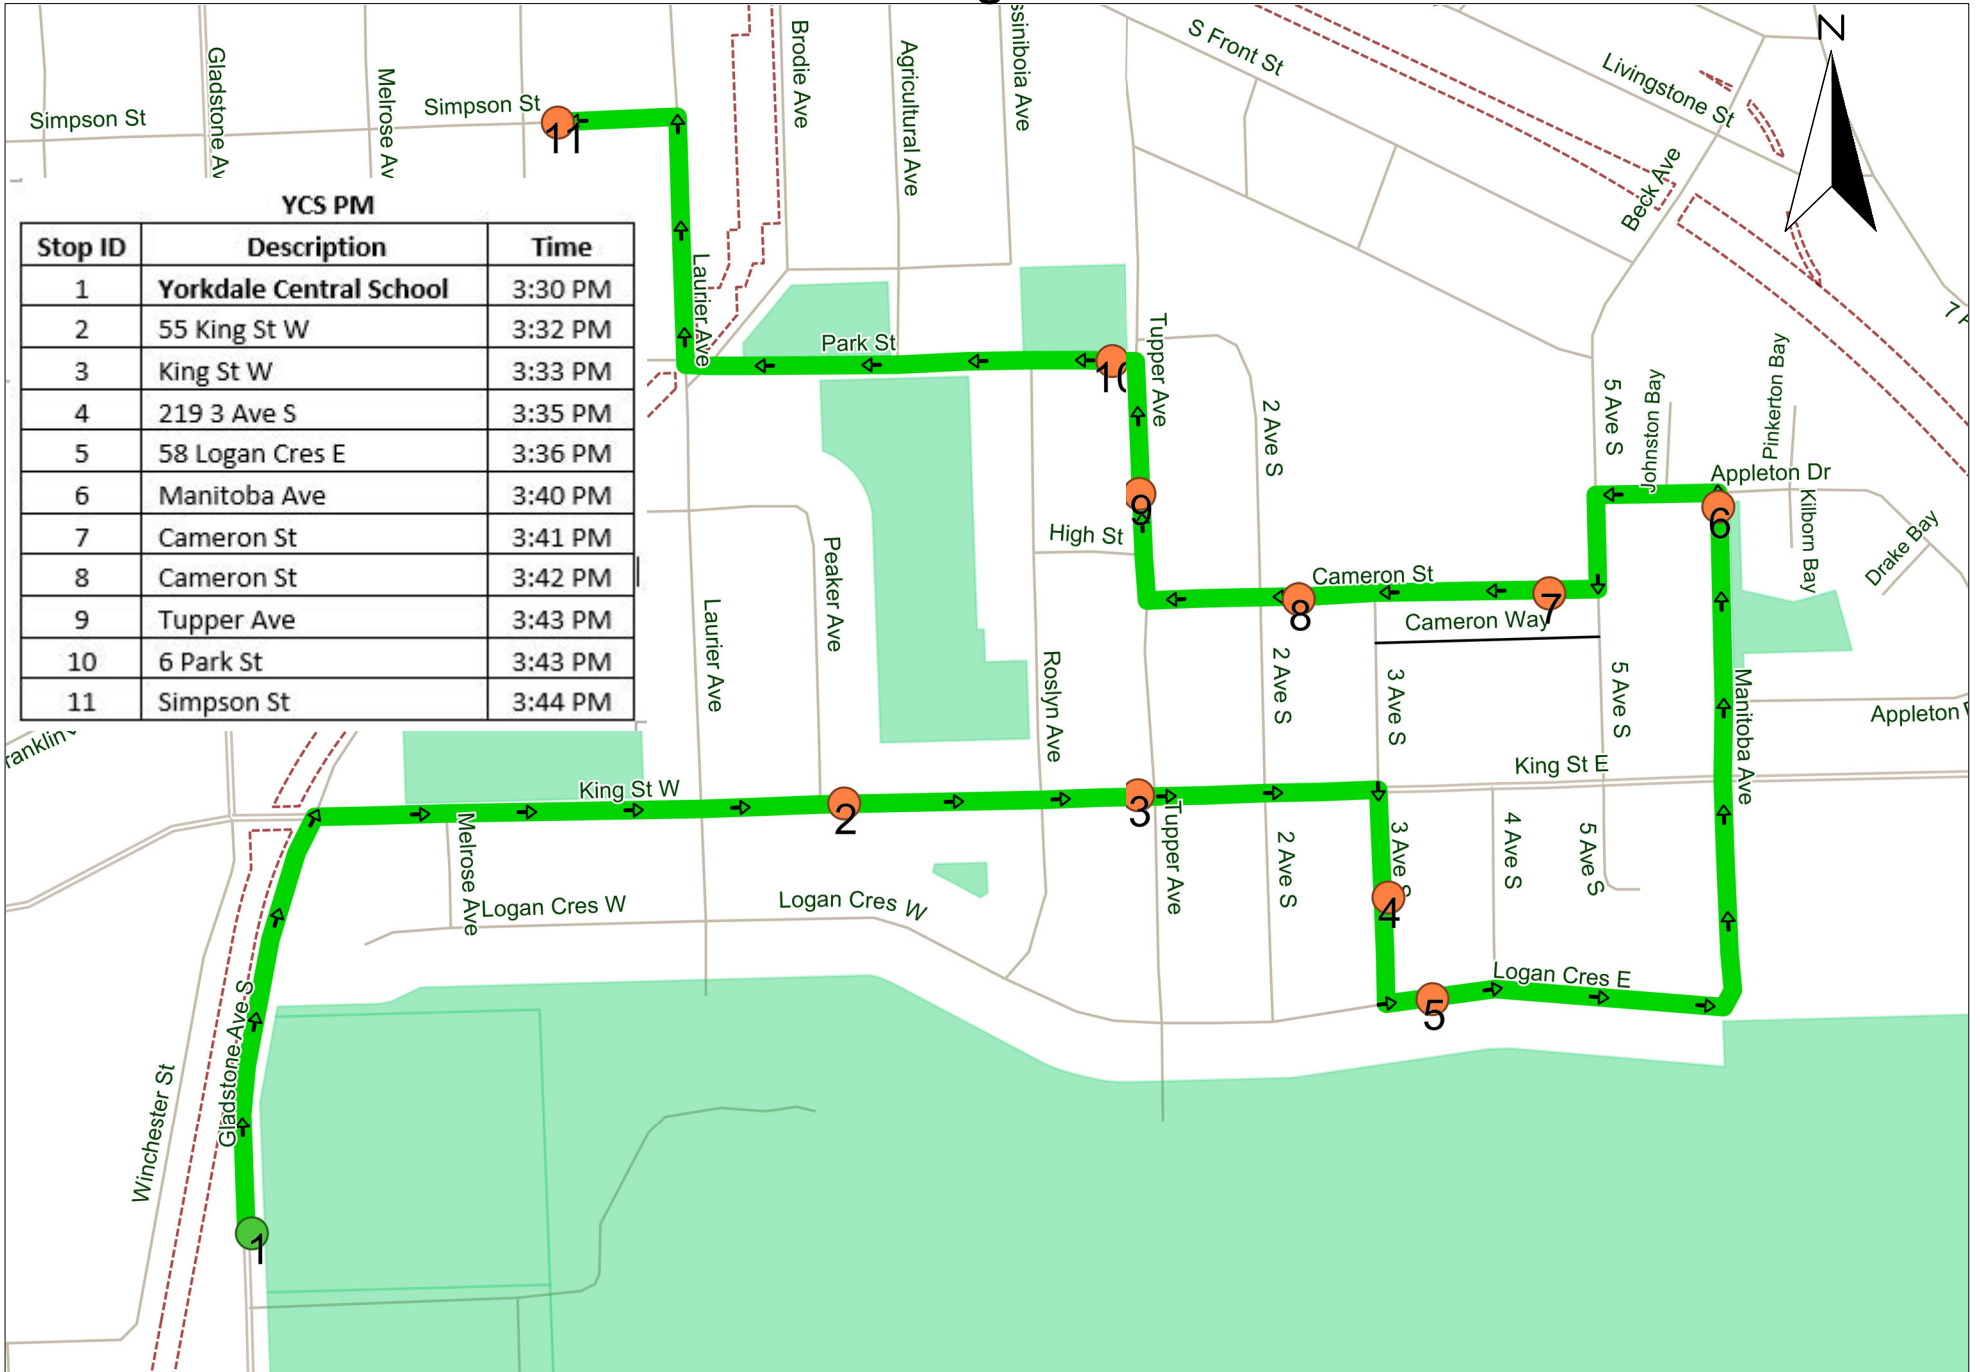

# YCS AM - Laurie Lang-Bus 25Y-2024-2025

Stop ID	Description	Time
1	Simpson St	8:24 AM
2	Tupper Ave & Park St	8:25 AM
3	Tupper Ave & Cameron St	8:25 AM
4	Tupper Ave & King Street	8:26 AM
5	King St E	8:27 AM
6	219 3 Ave S	8:28 AM
7	60 Logan Cres E	8:28 AM
8	Manitoba Ave	8:29 AM
9	5 Ave S	8:30 AM
10	56 King St W	8:32 AM
11	Yorkdale Central School	8:36 AM

Times for pick up are approximate. Please be at your stop at least 5 minutes prior to the time posted.

# YCS PM - Laurie Lang-Bus 25Y-2024-2025

**YCS PM**

Stop ID	Description	Time
1	Yorkdale Central School	3:30 PM
2	55 King St W	3:32 PM
3	King St W	3:33 PM
4	219 3 Ave S	3:35 PM
5	58 Logan Cres E	3:36 PM
6	Manitoba Ave	3:40 PM
7	Cameron St	3:41 PM
8	Cameron St	3:42 PM
9	Tupper Ave	3:43 PM
10	6 Park St	3:43 PM
11	Simpson St	3:44 PM

Scale = 1 : 6676  
 0 50 250 500 1000

Updated Aug 2024