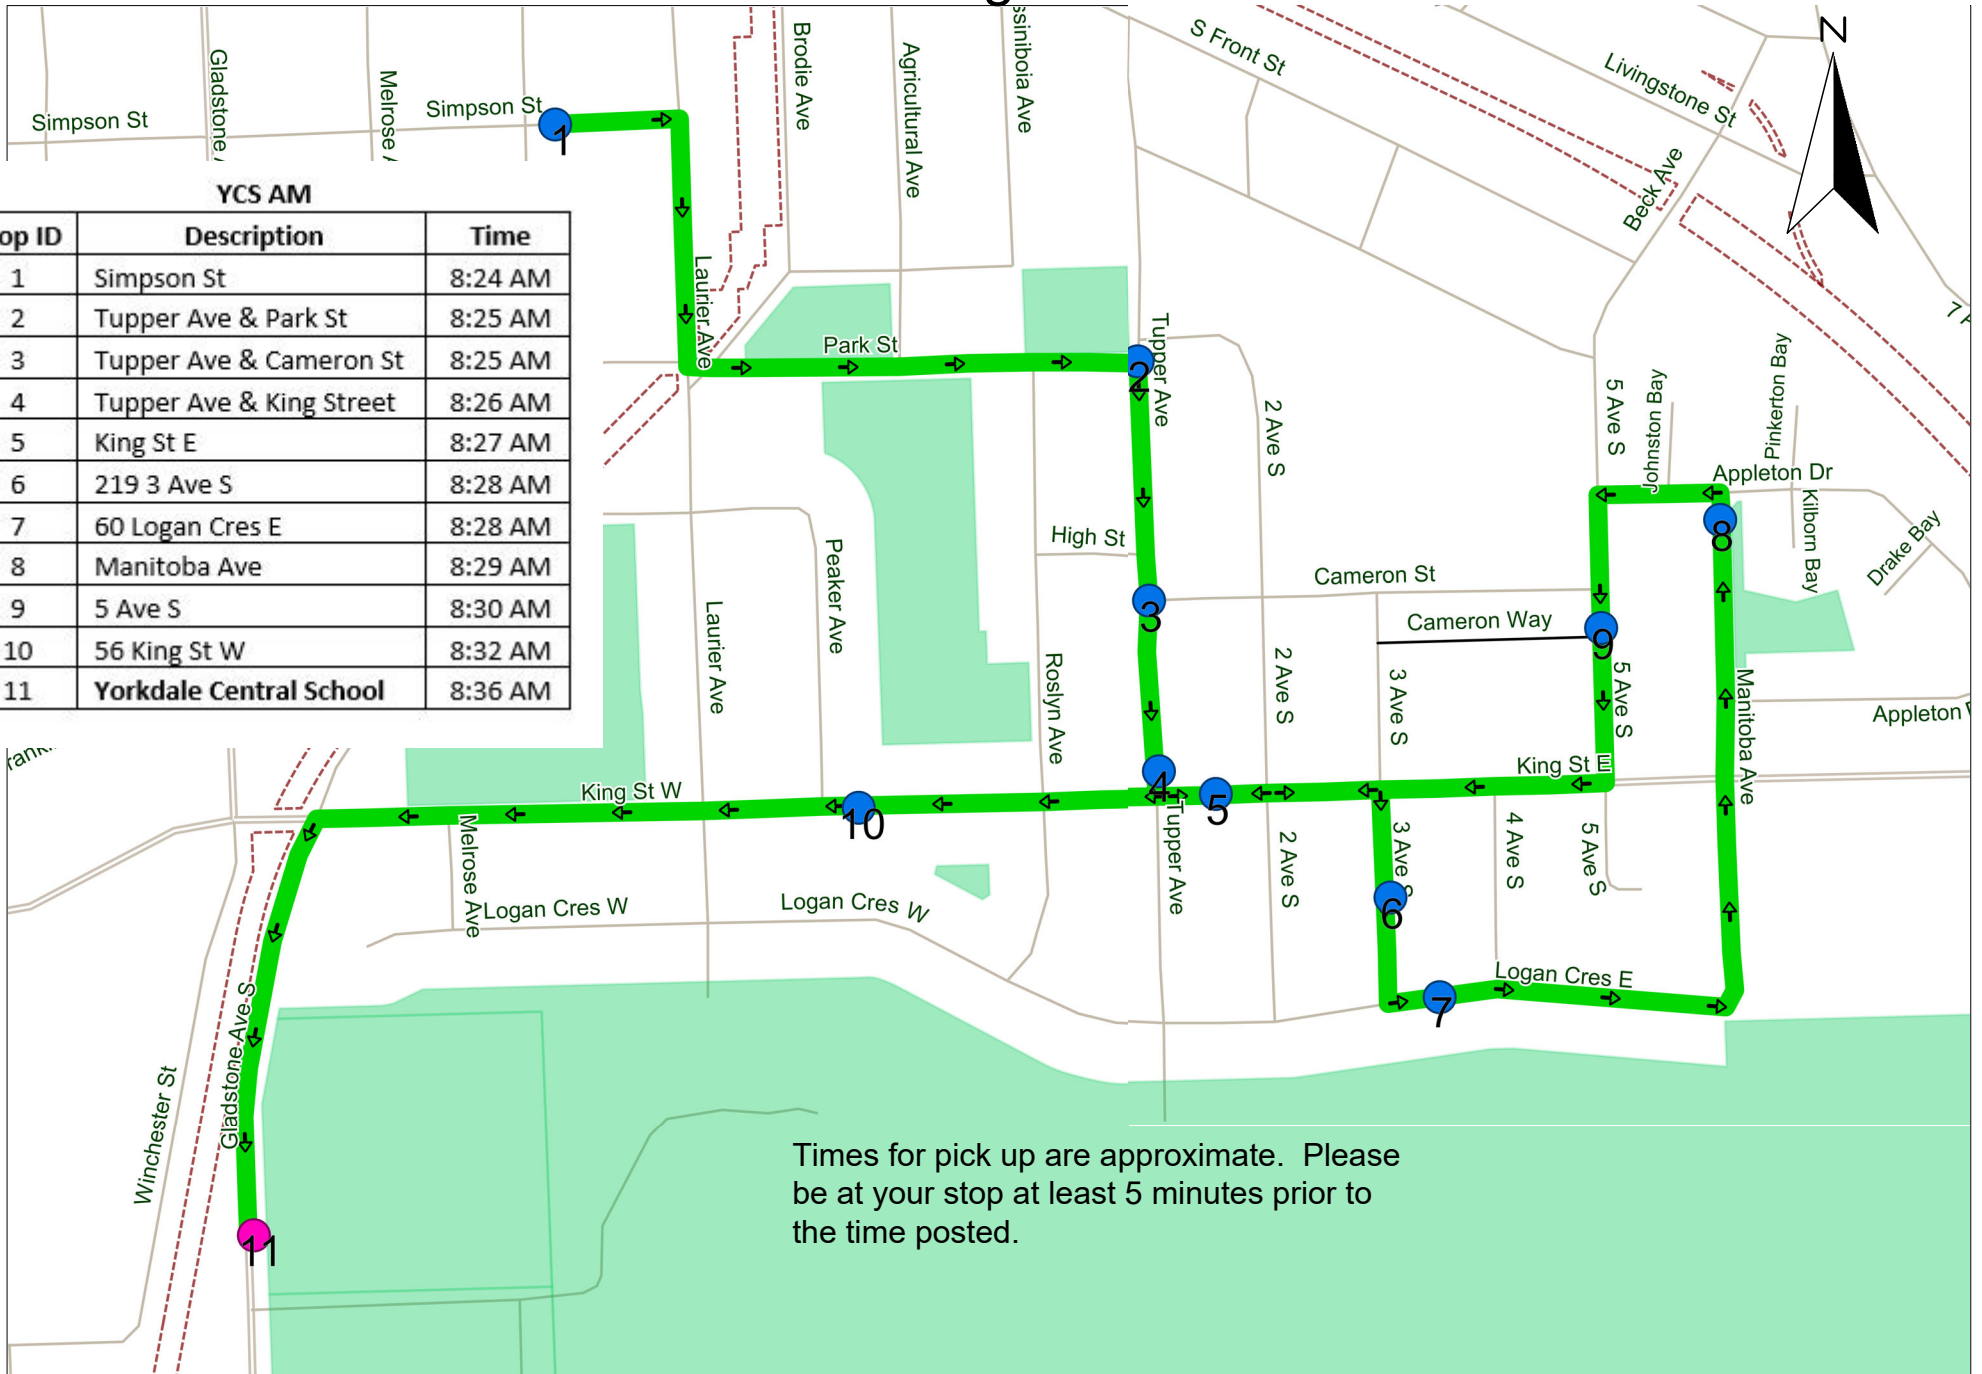

# YCS AM - Laurie Lang Bus 25Y 2023-2024

Stop ID	Description	Time
1	Simpson St	8:24 AM
2	Tupper Ave & Park St	8:25 AM
3	Tupper Ave & Cameron St	8:25 AM
4	Tupper Ave & King Street	8:26 AM
5	King St E	8:27 AM
6	219 3 Ave S	8:28 AM
7	60 Logan Cres E	8:28 AM
8	Manitoba Ave	8:29 AM
9	5 Ave S	8:30 AM
10	56 King St W	8:32 AM
11	Yorkdale Central School	8:36 AM

Times for pick up are approximate. Please be at your stop at least 5 minutes prior to the time posted.

Scale = 1 : 6676  
0 50 250 500 1000

# YCS PM - Laurie Lang Bus 25Y 2023-2024

**YCS PM**

Stop ID	Description	Time
1	Yorkdale Central School	3:30 PM
2	55 King St W	3:32 PM
3	King St W	3:33 PM
4	219 3 Ave S	3:35 PM
5	58 Logan Cres E	3:36 PM
6	Manitoba Ave	3:40 PM
7	Cameron St	3:41 PM
8	Cameron St	3:42 PM
9	Tupper Ave	3:43 PM
10	6 Park St	3:43 PM
11	Simpson St	3:44 PM

Scale = 1 : 6676  
 0 50 250 500 1000

Updated Jan 2024