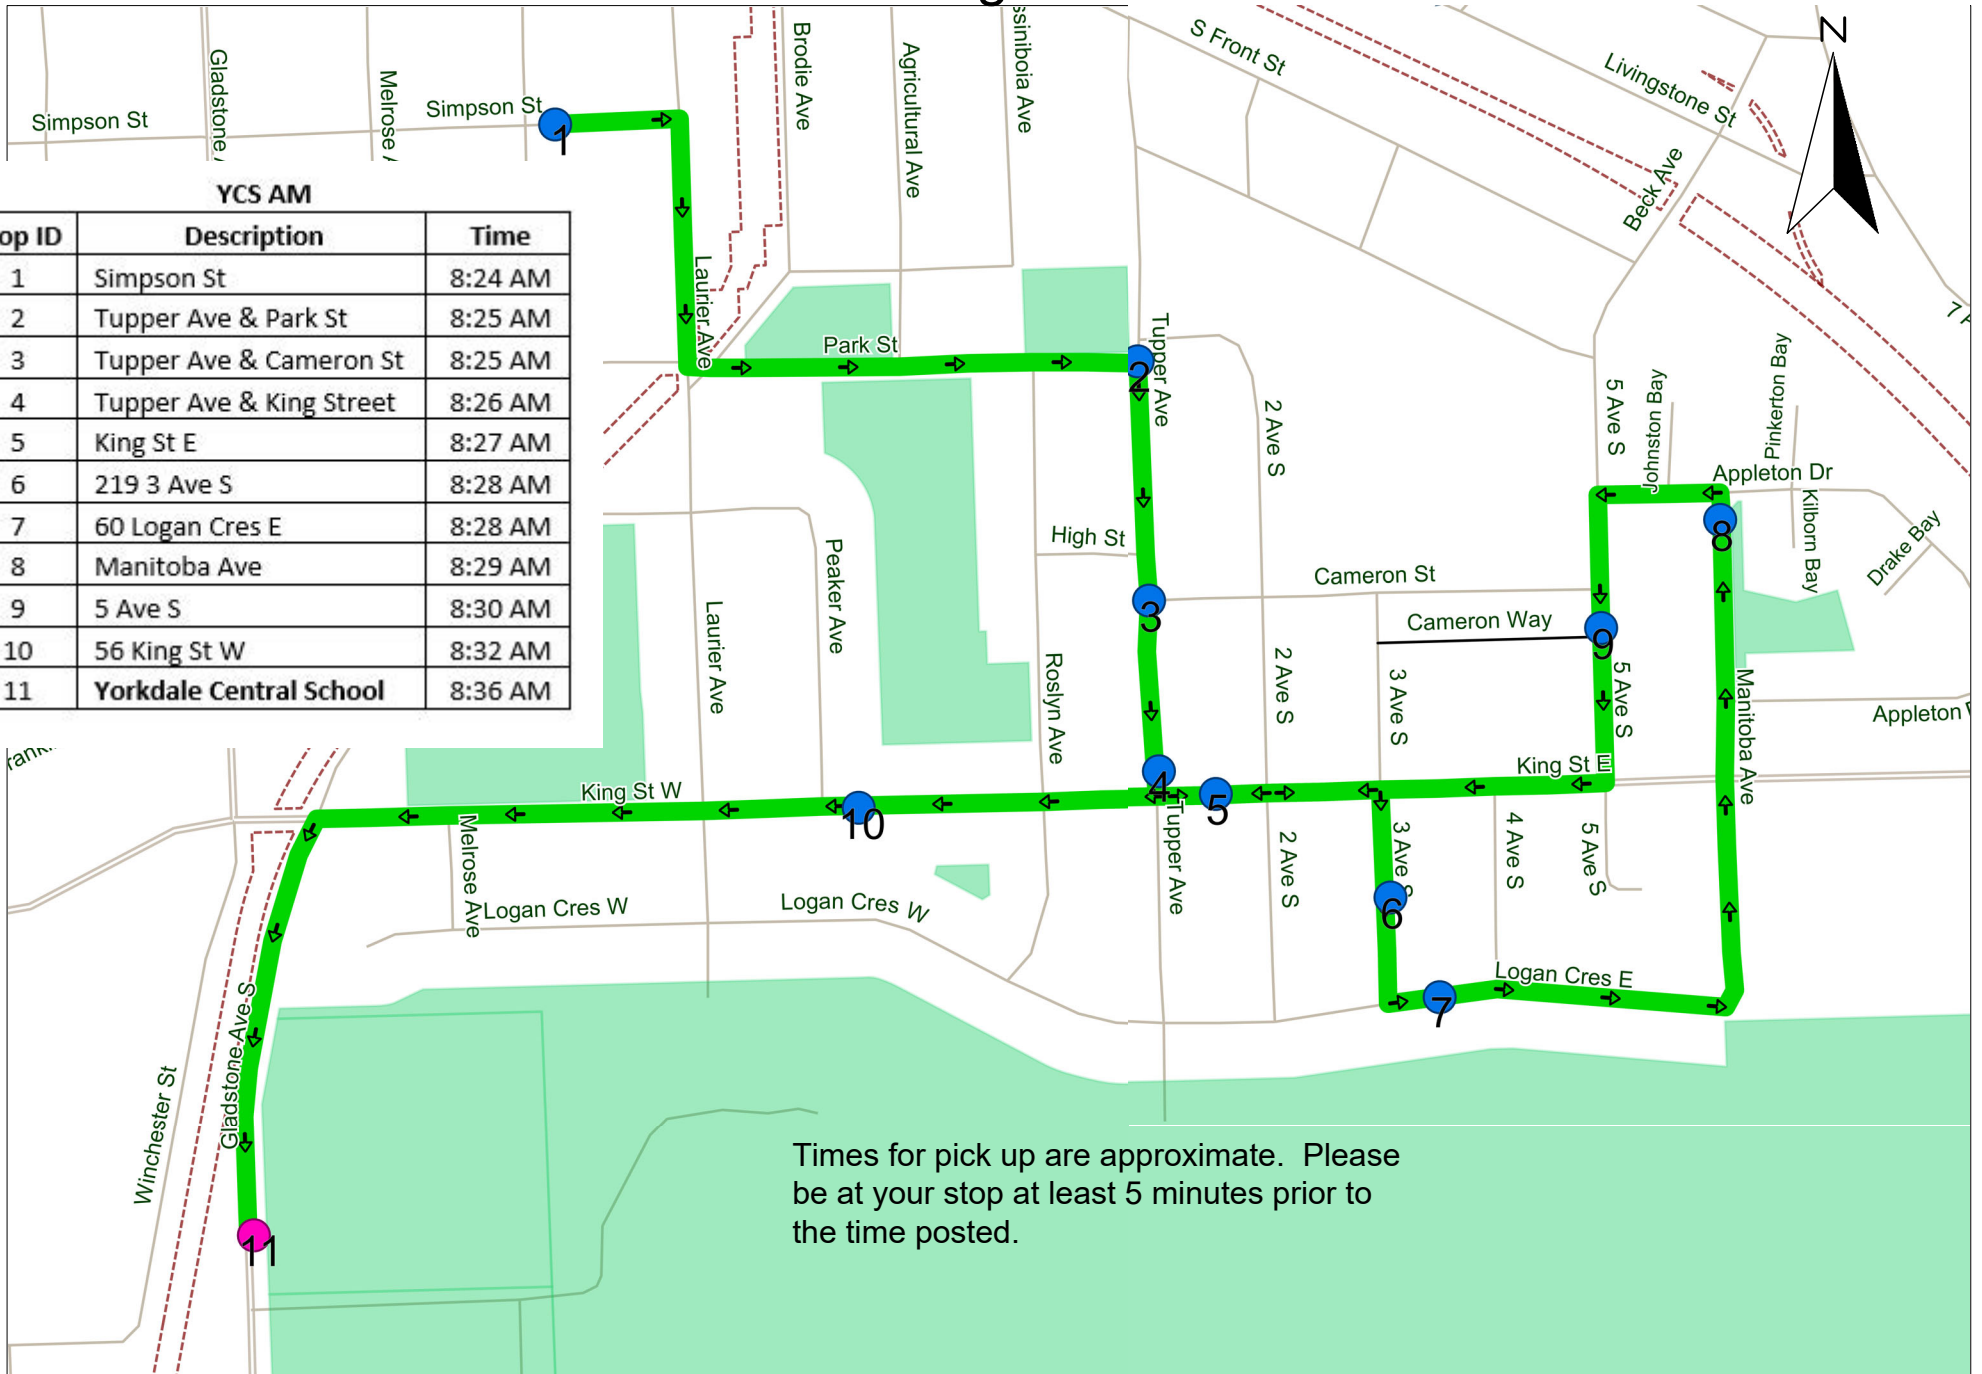

# YCS AM - Laurie Lang-Bus 25Y-2024-2025

Stop ID	Description	Time
1	Simpson St	8:24 AM
2	Tupper Ave & Park St	8:25 AM
3	Tupper Ave & Cameron St	8:25 AM
4	Tupper Ave & King Street	8:26 AM
5	King St E	8:27 AM
6	219 3 Ave S	8:28 AM
7	60 Logan Cres E	8:28 AM
8	Manitoba Ave	8:29 AM
9	5 Ave S	8:30 AM
10	56 King St W	8:32 AM
11	Yorkdale Central School	8:36 AM

Times for pick up are approximate. Please be at your stop at least 5 minutes prior to the time posted.

# YCS PM - Laurie Lang-Bus 25Y-2024-2025

**YCS PM**

Stop ID	Description	Time
1	Yorkdale Central School	3:30 PM
2	55 King St W	3:32 PM
3	King St W	3:33 PM
4	219 3 Ave S	3:35 PM
5	58 Logan Cres E	3:36 PM
6	Manitoba Ave	3:40 PM
7	Cameron St	3:41 PM
8	Cameron St	3:42 PM
9	Tupper Ave	3:43 PM
10	6 Park St	3:43 PM
11	Simpson St	3:44 PM

Scale = 1 : 6676  
 0 50 250 500 1000

Updated Aug 2024