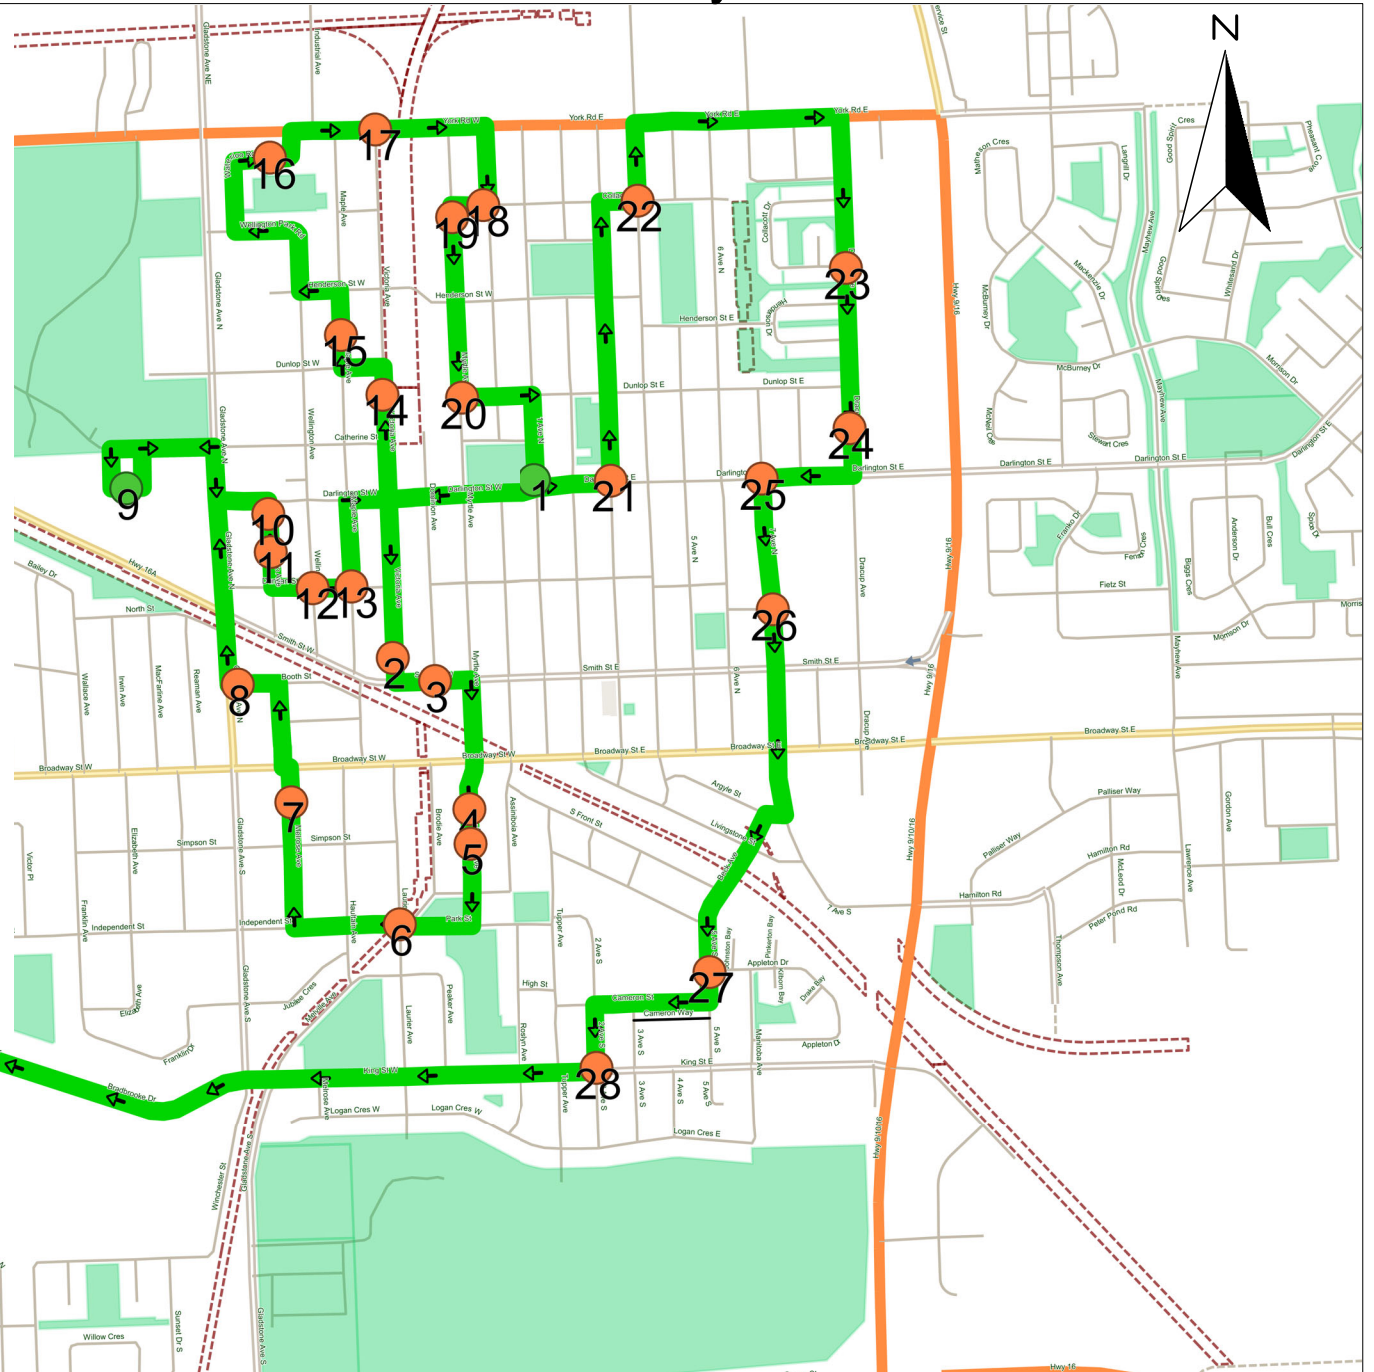

# Dr. Brass AM - Geoff Auckland - Bus 89y - 2024-2025

Stop ID	Description	Time
1	5 Appleton Dr	7:41 AM
2	167 2 Ave S	7:44 AM
3	Park St & Laurier Ave	7:47 AM
4	79 Agricultural Ave	7:49 AM
5	31 Agricultural Ave	7:50 AM
6	Allan Bay	7:55 AM
7	21 Melrose Ave	7:59 AM
8	Booth St	8:01 AM
9	Duncan St W	8:03 AM
10	135 Ontario Ave	8:04 AM
11	156 Ontario Ave	8:04 AM
12	137 Wellington Ave	8:05 AM
13	105 Duncan St W	8:06 AM
14	245 Maple Ave	8:09 AM
15	234 Victoria Ave	8:10 AM
16	52 Waterloo Rd	8:12 AM
17	York Rd W & Victoria Ave	8:13 AM
18	Collacott St W	8:14 AM
19	337 Myrtle Ave	8:15 AM
20	131 3 Ave N	8:18 AM
21	Duncan St E	8:20 AM
22	147 5 Ave N	8:21 AM
23	6 Ave N & Balmoral St	8:22 AM
24	Balmoral St & 7 Ave N	8:22 AM
25	Darlington St E & 7 Ave N	8:22 AM
26	202 Dracup Ave	8:23 AM
27	Collacott Dr	8:24 AM
28	Collacott St E	8:26 AM
29	4 Ave N	8:27 AM
30	Gladstone Ave N	8:28 AM
31	YRHS	8:30 AM
32	38 Gladstone Ave N	8:35 AM
33	Dr Brass School	8:40 AM

Times for pick up are approximate. Please be at your stop at least 5 minutes prior to the pick up time posted.

# Dr. Brass PM - Geoff Auckland - Bus 89y - 2024-2025

Stop ID	Description	Time
1	<b>Dr Brass School</b>	3:30 PM
2	64 Victoria Ave	3:35 PM
3	54 Smith St W/Boys & Girls Club	3:36 PM
4	33 Agricultural Ave	3:38 PM
5	52 Agricultural Ave	3:39 PM
6	Independent St & Laurier Ave	3:41 PM
7	21 Melrose Ave	3:43 PM
8	Booth St	3:45 PM
9	<b>Yorkton Regional High School</b>	3:48 PM
10	156 Ontario Ave	3:50 PM
11	132 Ontario Ave	3:50 PM
12	Wellington Ave & Duncan St W	3:51 PM
13	Maple Ave	3:51 PM
14	234 Victoria Ave	3:52 PM
15	270 Maple Ave	3:53 PM
16	52 Waterloo Rd	3:55 PM
17	York Rd W & Victoria Ave	3:56 PM
18	Collacott St W	3:57 PM
19	337 Myrtle Ave	3:58 PM
20	Dunlop St W	4:00 PM
21	3 Ave N	4:01 PM
22	Collacott St E & 4 Ave N	4:02 PM
23	Dracup Ave	4:02 PM
24	202 Dracup Ave	4:04 PM
25	7 Ave N & Darlington St E	4:05 PM
26	7 Ave N & Balmoral St	4:07 PM
27	5 Ave S	4:10 PM
28	King St E & 2 Ave S	4:13 PM
29	12 Allan Bay	4:20 PM