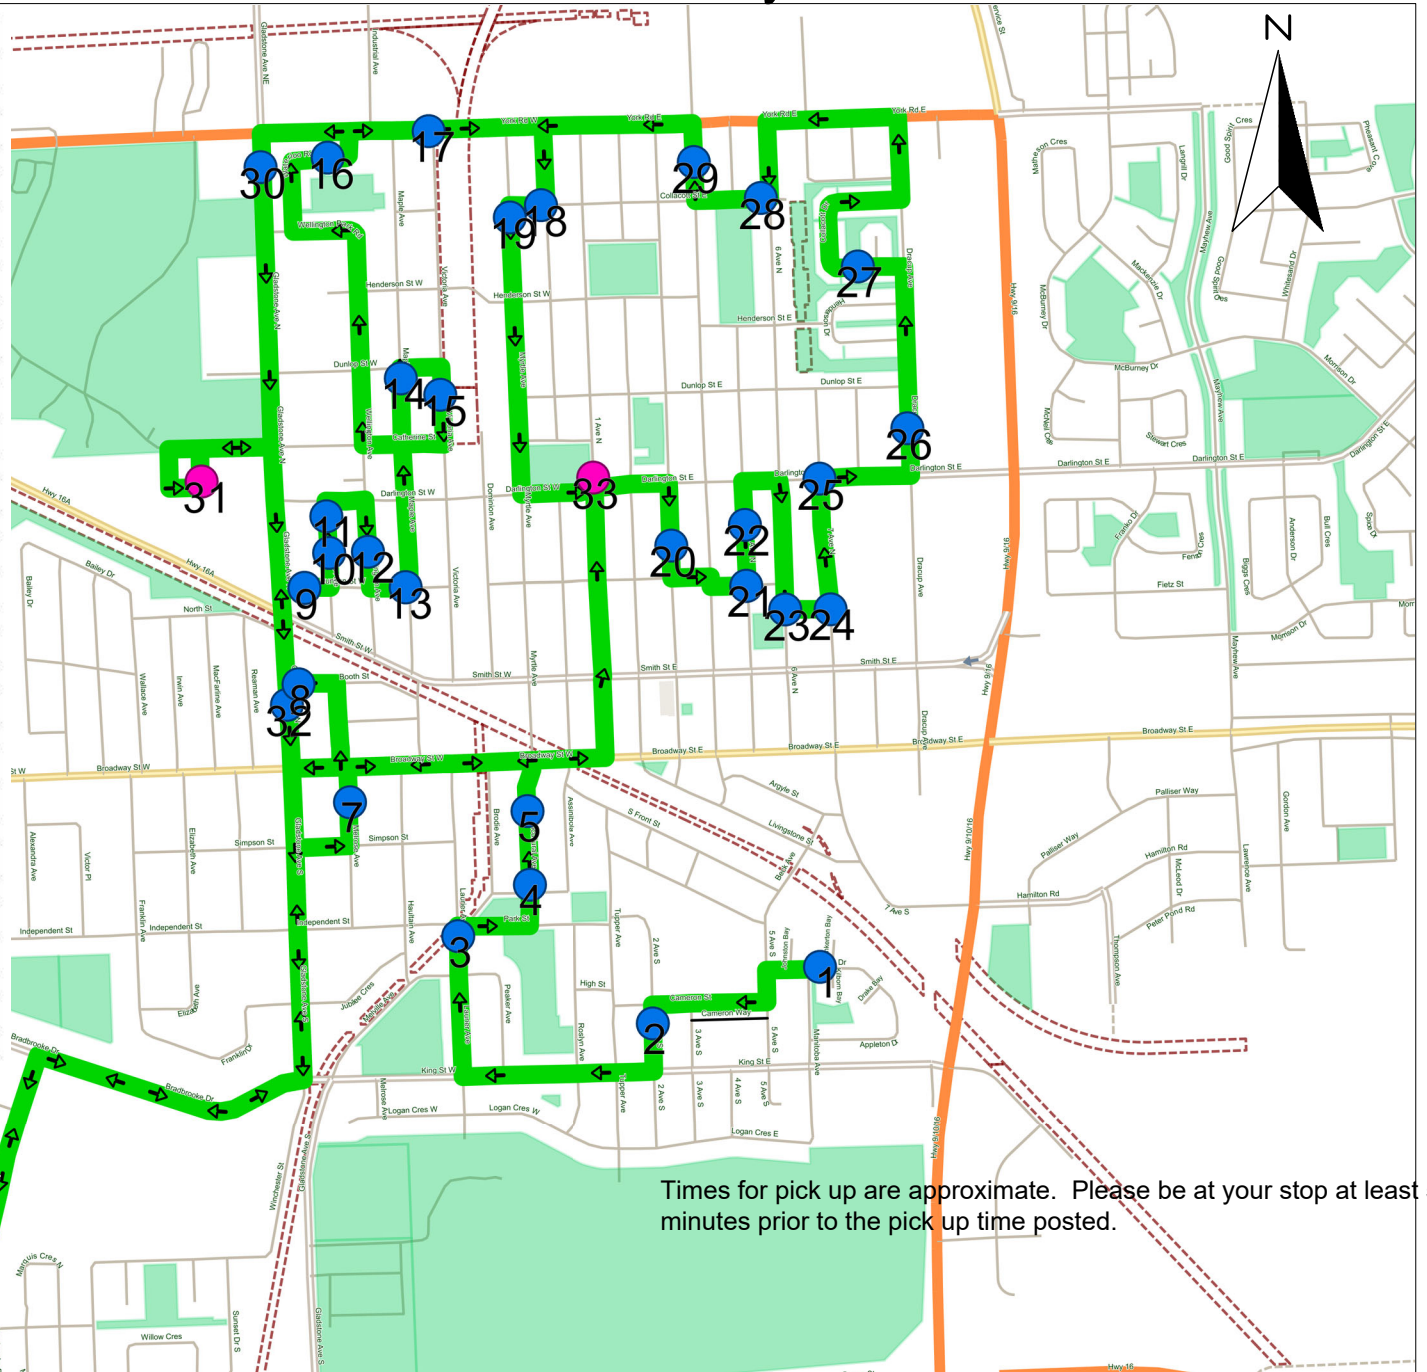

# Dr. Brass AM - Geoff Auckland - Bus 89y - 2024-2025

Stop ID	Description	Time
1	5 Appleton Dr	7:41 AM
2	167 2 Ave S	7:44 AM
3	Park St & Laurier Ave	7:47 AM
4	79 Agricultural Ave	7:49 AM
5	31 Agricultural Ave	7:50 AM
6	Allan Bay	7:55 AM
7	21 Melrose Ave	7:59 AM
8	Booth St	8:01 AM
9	Duncan St W	8:03 AM
10	135 Ontario Ave	8:04 AM
11	156 Ontario Ave	8:04 AM
12	137 Wellington Ave	8:05 AM
13	105 Duncan St W	8:06 AM
14	245 Maple Ave	8:09 AM
15	234 Victoria Ave	8:10 AM
16	52 Waterloo Rd	8:12 AM
17	York Rd W & Victoria Ave	8:13 AM
18	Collacott St W	8:14 AM
19	337 Myrtle Ave	8:15 AM
20	131 3 Ave N	8:18 AM
21	Duncan St E	8:20 AM
22	147 5 Ave N	8:21 AM
23	6 Ave N & Balmoral St	8:22 AM
24	Balmoral St & 7 Ave N	8:22 AM
25	Darlington St E & 7 Ave N	8:22 AM
26	202 Dracup Ave	8:23 AM
27	Collacott Dr	8:24 AM
28	Collacott St E	8:26 AM
29	4 Ave N	8:27 AM
30	Gladstone Ave N	8:28 AM
31	YRHS	8:30 AM
32	38 Gladstone Ave N	8:35 AM
33	Dr Brass School	8:40 AM

Times for pick up are approximate. Please be at your stop at least 5 minutes prior to the pick up time posted.

# Dr. Brass PM - Geoff Auckland - Bus 89y - 2024-2025

Stop ID	Description	Time
1	<b>Dr Brass School</b>	3:30 PM
2	64 Victoria Ave	3:35 PM
3	54 Smith St W/Boys & Girls Club	3:36 PM
4	33 Agricultural Ave	3:38 PM
5	52 Agricultural Ave	3:39 PM
6	Independent St & Laurier Ave	3:41 PM
7	21 Melrose Ave	3:43 PM
8	Booth St	3:45 PM
9	<b>Yorkton Regional High School</b>	3:48 PM
10	156 Ontario Ave	3:50 PM
11	132 Ontario Ave	3:50 PM
12	Wellington Ave & Duncan St W	3:51 PM
13	Maple Ave	3:51 PM
14	234 Victoria Ave	3:52 PM
15	270 Maple Ave	3:53 PM
16	52 Waterloo Rd	3:55 PM
17	York Rd W & Victoria Ave	3:56 PM
18	Collacott St W	3:57 PM
19	337 Myrtle Ave	3:58 PM
20	Dunlop St W	4:00 PM
21	3 Ave N	4:01 PM
22	Collacott St E & 4 Ave N	4:02 PM
23	Dracup Ave	4:02 PM
24	202 Dracup Ave	4:04 PM
25	7 Ave N & Darlington St E	4:05 PM
26	7 Ave N & Balmoral St	4:07 PM
27	5 Ave S	4:10 PM
28	King St E & 2 Ave S	4:13 PM
29	12 Allan Bay	4:20 PM