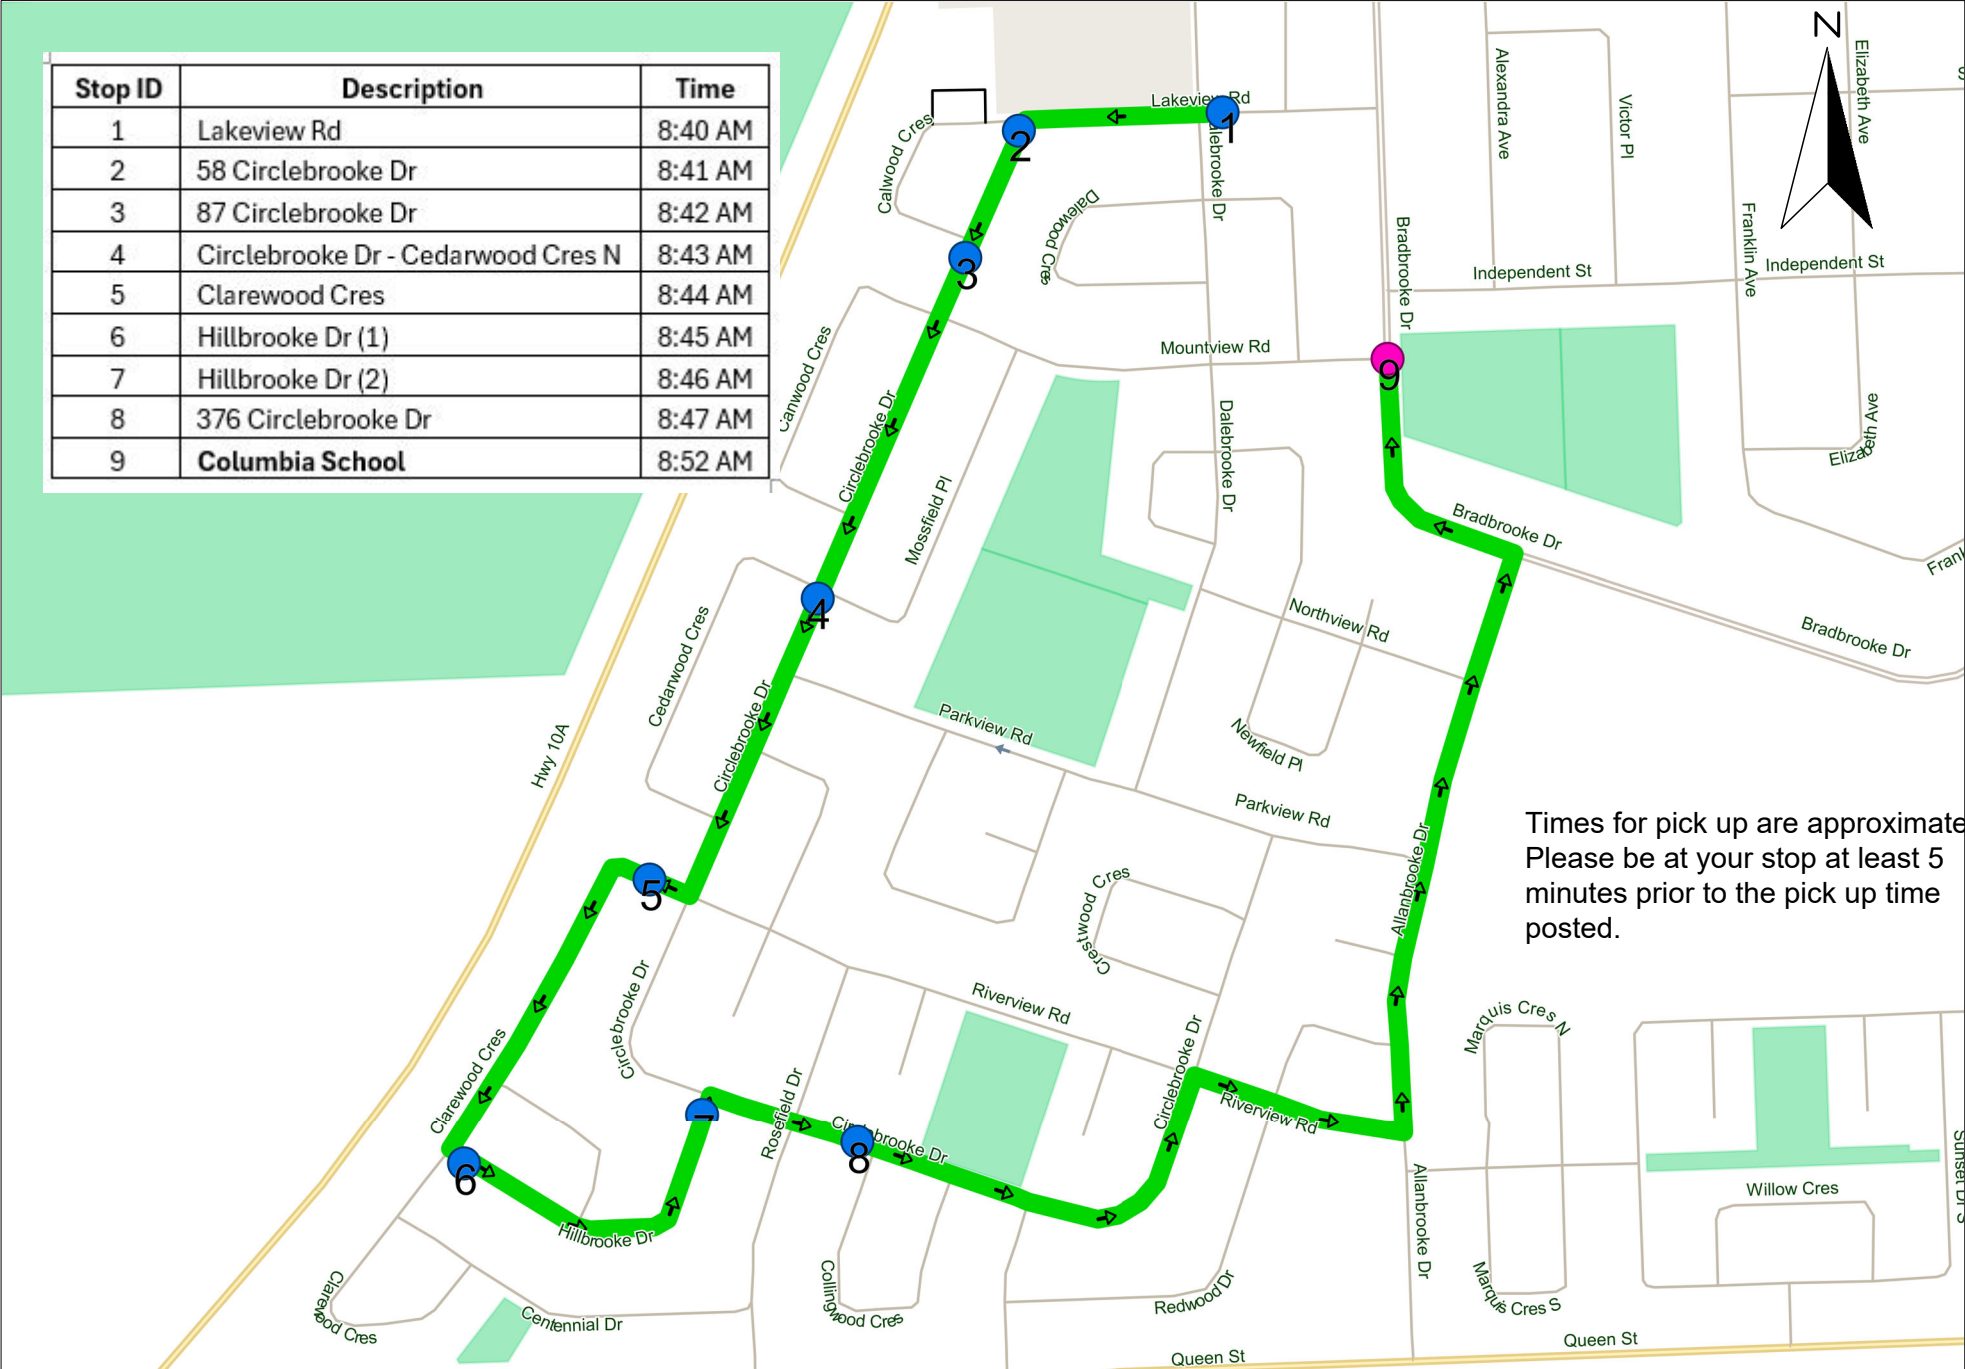

Columbia A AM - Jezer Paro - Bus 53y - 2024-2025

Stop ID	Description	Time
1	Reaman - North Street	8:20 AM
2	Wallace Ave - North St	8:21 AM
3	Wallace Ave - Green	8:22 AM
4	Green St	8:23 AM
5	44 Bailey Dr	8:27 AM
6	Simpson St	8:27 AM
7	Simpson St	8:28 AM
8	Sunset Dr N & Sunset Dr S	8:31 AM
9	Sunset Dr S	8:31 AM
10	Sunset Drive - Willow Cres W	8:32 AM
11	Sunset Drive - Parkwood Rd	8:32 AM
12	Allanbrooke Dr - Parkwood Rd	8:33 AM
13	Riverview Rd	8:34 AM
14	Riverview Rd	8:34 AM
15	Parkview Rd	8:35 AM
16	Columbia School	8:39 AM

Times for pick up are approximate. Please be at your stop at least 5 minutes prior to the pick up time posted.

Columbia B AM - Jezer Paro -Bus 53Y - 2024-2025

Stop ID	Description	Time
1	Lakeview Rd	8:40 AM
2	58 Circlebrooke Dr	8:41 AM
3	87 Circlebrooke Dr	8:42 AM
4	Circlebrooke Dr - Cedarwood Cres N	8:43 AM
5	Clarewood Cres	8:44 AM
6	Hillbrooke Dr (1)	8:45 AM
7	Hillbrooke Dr (2)	8:46 AM
8	376 Circlebrooke Dr	8:47 AM
9	Columbia School	8:52 AM

Times for pick up are approximate. Please be at your stop at least 5 minutes prior to the pick up time posted.

Columbia A PM - Jezer Paro - Bus 53Y- 2024-2025

Columbia A PM

1)	Columbia	3:16 PM
2)	298 Parkview Rd	3:19 PM
3)	Circlebrooke Dr	3:20 PM
4)	Ashwood Pl	3:22 PM
5)	Allanbrooke Dr	3:23 PM
6)	Parkwood Rd	3:23 PM
7)	10 Sunset Dr S	3:24 PM
8)	Sunset Drive - Willow Cres W	3:25 PM
9)	211 Sunset Dr S	3:26 PM
10)	255 Sunset Dr S	3:27 PM
11)	Gladstone Ave S. - Simpson St.	3:31 PM
12)	42 Elizabeth Ave	3:32 PM
13)	12 Elizabeth Ave	3:33 PM
14)	Reaman Ave	3:34 PM
15)	Reaman Ave	3:35 PM
16)	North St	3:36 PM
17)	Green St (2)	3:36 PM
18)	Green St (1)	3:37 PM
19)	Bailey Avenue - Green St	3:37 PM
20)	Bailey Dr	3:38 PM