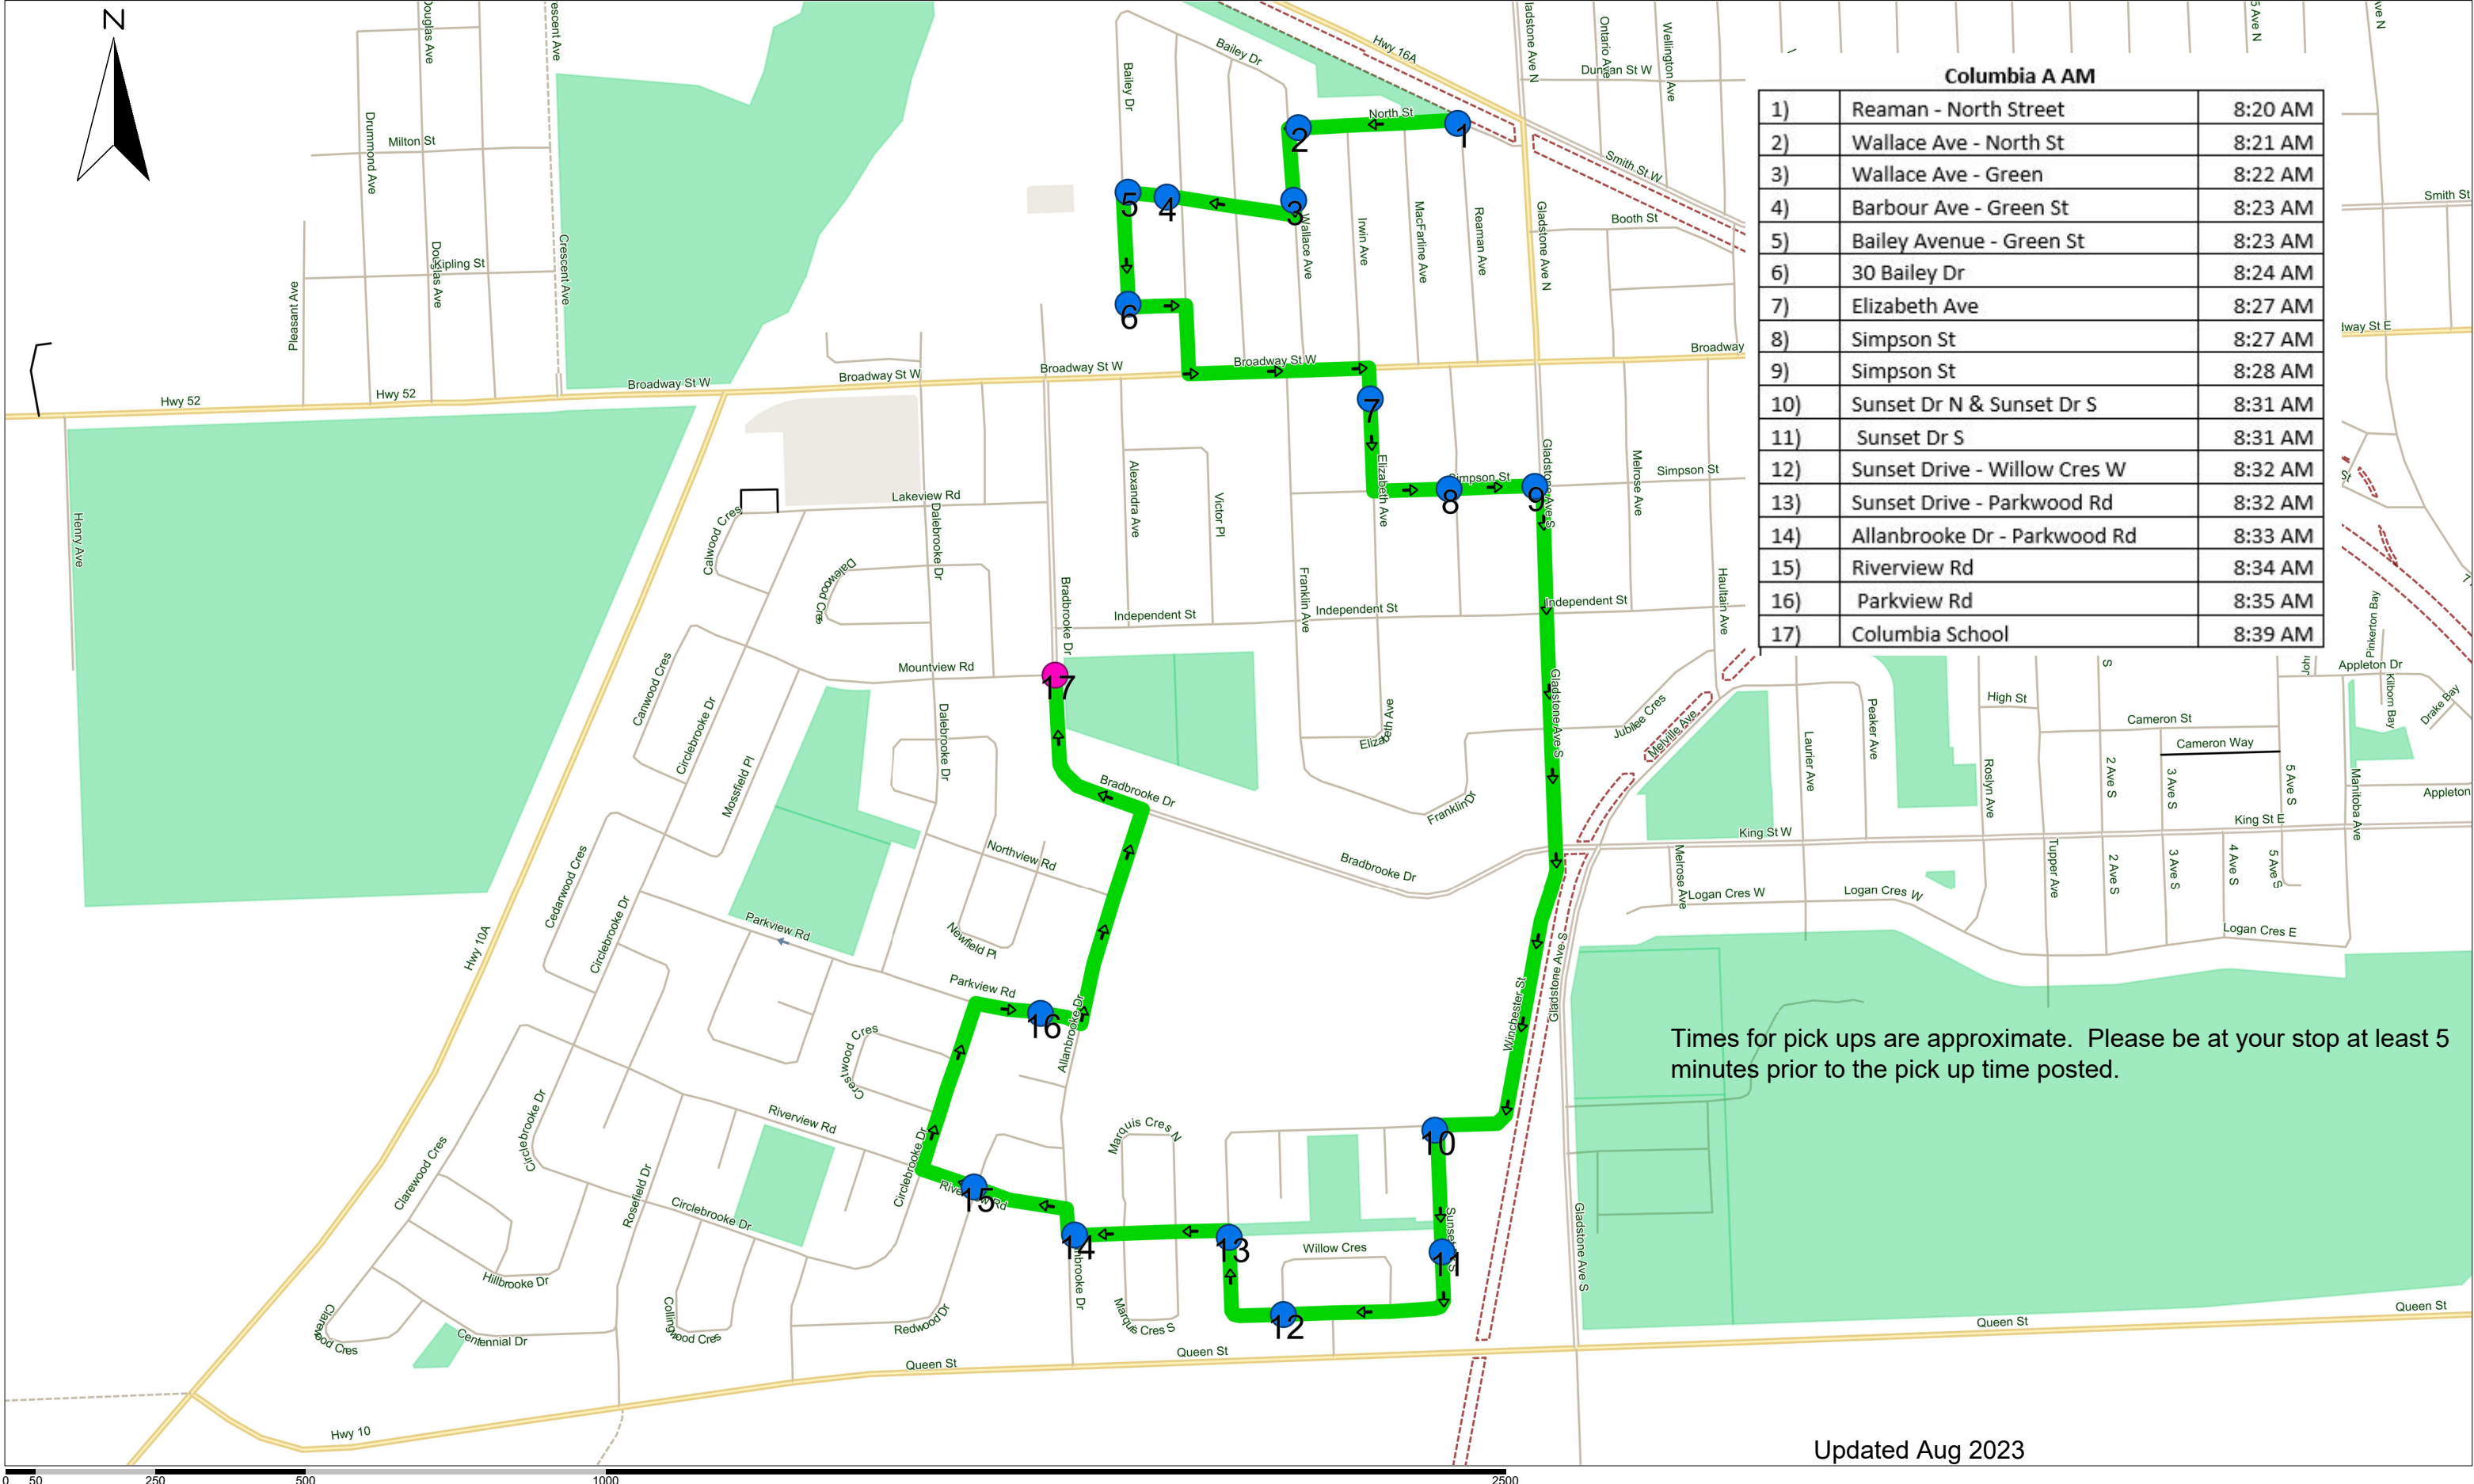

Columbia A AM Jezer Paro Bus 53Y- 2023-2024

Columbia A AM		
1)	Reaman - North Street	8:20 AM
2)	Wallace Ave - North St	8:21 AM
3)	Wallace Ave - Green	8:22 AM
4)	Barbour Ave - Green St	8:23 AM
5)	Bailey Avenue - Green St	8:23 AM
6)	30 Bailey Dr	8:24 AM
7)	Elizabeth Ave	8:27 AM
8)	Simpson St	8:27 AM
9)	Simpson St	8:28 AM
10)	Sunset Dr N & Sunset Dr S	8:31 AM
11)	Sunset Dr S	8:31 AM
12)	Sunset Drive - Willow Cres W	8:32 AM
13)	Sunset Drive - Parkwood Rd	8:32 AM
14)	Allanbrooke Dr - Parkwood Rd	8:33 AM
15)	Riverview Rd	8:34 AM
16)	Parkview Rd	8:35 AM
17)	Columbia School	8:39 AM

Times for pick ups are approximate. Please be at your stop at least 5 minutes prior to the pick up time posted.

Columbia B AM- Jezer Paro Bus 53Y 2023-2024

Columbia B AM		
1)	Lakeview Rd & Clarke Ave	8:40 AM
2)	Lakeview Rd	8:41 AM
3)	Circlebrooke Dr	8:42 AM
4)	Circlebrooke Dr & Cedarwood Cres N	8:43 AM
5)	Circlebrooke Dr & Clarewood Cres N	8:44 AM
6)	Clarewood Cres & Hillbrooke Dr	8:45 AM
7)	Circlebrooke Dr & Hillbrooke Dr	8:46 AM
8)	Circlebrooke Dr	8:47 AM
9)	Circlebrooke Dr & Riverview Rd	8:47 AM
10)	Allanbrooke Dr	8:48 AM
11)	Allan Bay & Allanbrooke Dr	8:49 AM
12)	Columbia School	8:52 AM

Times for pick up are approximate. Please be at your stop at least 5 minutes prior to the pick up time posted.

Columbia A PM Jezer Paro Bus 53Y- 2023-2024

Columbia A PM

1)	Columbia	3:16 PM
2)	298 Parkview Rd	3:19 PM
3)	Circlebrooke Dr	3:20 PM
4)	Ashwood Pl	3:22 PM
5)	Allanbrooke Dr	3:23 PM
6)	Parkwood Rd	3:23 PM
7)	10 Sunset Dr S	3:24 PM
8)	Sunset Drive - Willow Cres W	3:25 PM
9)	211 Sunset Dr S	3:26 PM
10)	255 Sunset Dr S	3:27 PM
11)	Gladstone Ave S. - Simpson St.	3:31 PM
12)	42 Elizabeth Ave	3:32 PM
13)	12 Elizabeth Ave	3:33 PM
14)	Reaman Ave	3:34 PM
15)	Reaman Ave	3:35 PM
16)	North St	3:36 PM
17)	Green St (2)	3:36 PM
18)	Green St (1)	3:37 PM
19)	Bailey Avenue - Green St	3:37 PM
20)	Bailey Dr	3:38 PM