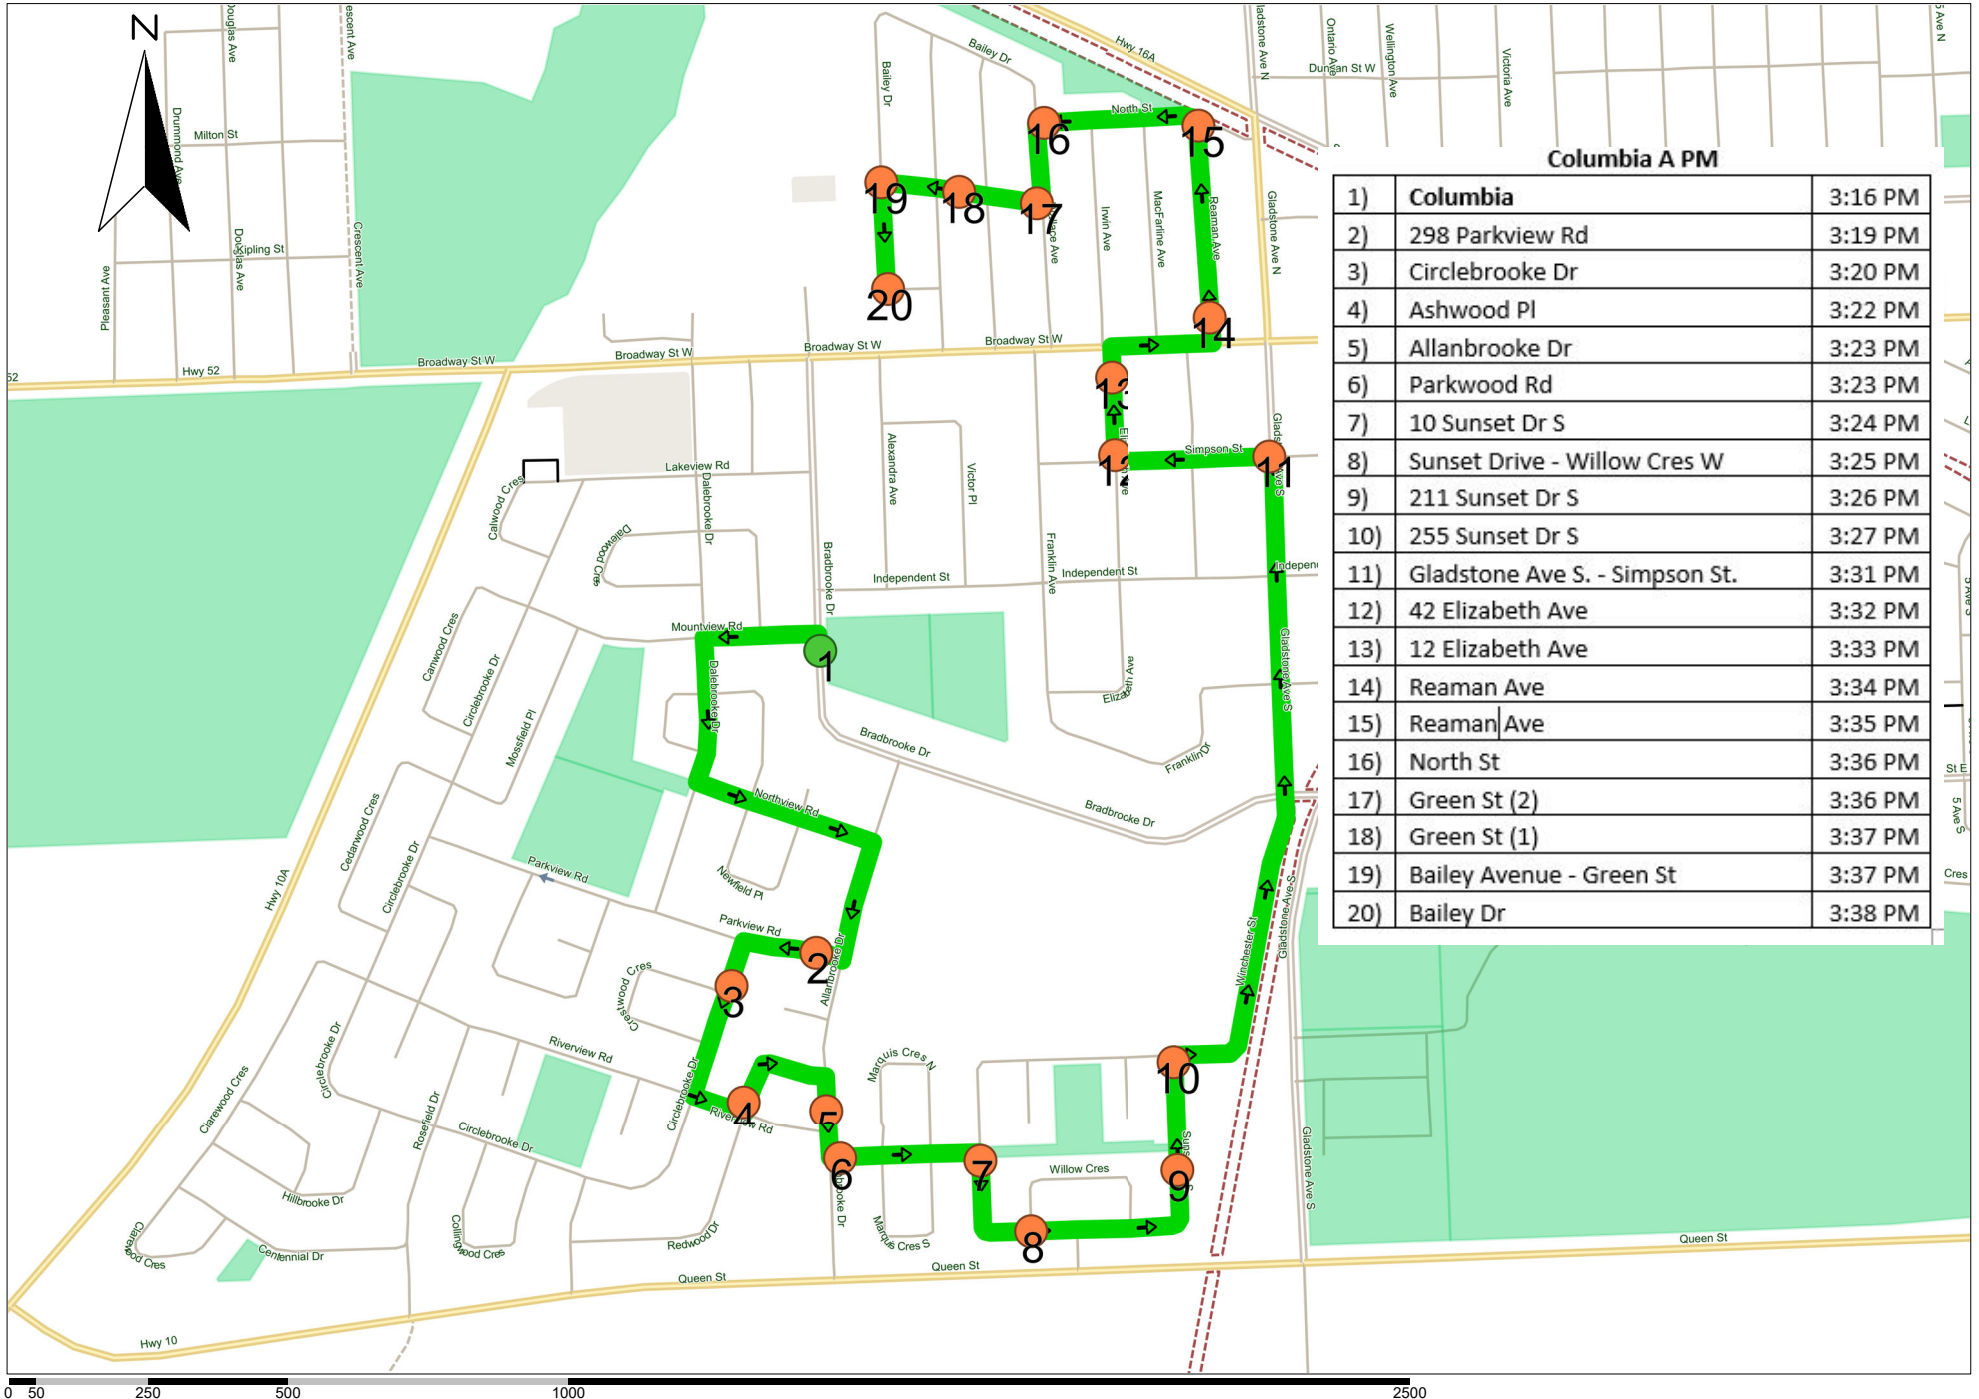

Times for pick ups are approximate. Please be at your stop at least 5 minutes prior to the pick up time posted.

Columbia B AM- Jezer Paro Bus 53Y 2023-2024

Columbia B AM		
1)	Lakeview Rd & Clarke Ave	8:40 AM
2)	Lakeview Rd	8:41 AM
3)	Circlebrooke Dr	8:42 AM
4)	Circlebrooke Dr & Cedarwood Cres N	8:43 AM
5)	Circlebrooke Dr & Clarewood Cres N	8:44 AM
6)	Clarewood Cres & Hillbrooke Dr	8:45 AM
7)	Circlebrooke Dr & Hillbrooke Dr	8:46 AM
8)	Circlebrooke Dr	8:47 AM
9)	Circlebrooke Dr & Riverview Rd	8:47 AM
10)	Allanbrooke Dr	8:48 AM
11)	Allan Bay & Allanbrooke Dr	8:49 AM
12)	Columbia School	8:52 AM

Times for pick up are approximate. Please be at your stop at least 5 minutes prior to the pick up time posted.

Columbia A PM Jezer Paro Bus 53Y- 2023-2024

Columbia A PM

1)	Columbia	3:16 PM
2)	298 Parkview Rd	3:19 PM
3)	Circlebrooke Dr	3:20 PM
4)	Ashwood Pl	3:22 PM
5)	Allanbrooke Dr	3:23 PM
6)	Parkwood Rd	3:23 PM
7)	10 Sunset Dr S	3:24 PM
8)	Sunset Drive - Willow Cres W	3:25 PM
9)	211 Sunset Dr S	3:26 PM
10)	255 Sunset Dr S	3:27 PM
11)	Gladstone Ave S. - Simpson St.	3:31 PM
12)	42 Elizabeth Ave	3:32 PM
13)	12 Elizabeth Ave	3:33 PM
14)	Reaman Ave	3:34 PM
15)	Reaman Ave	3:35 PM
16)	North St	3:36 PM
17)	Green St (2)	3:36 PM
18)	Green St (1)	3:37 PM
19)	Bailey Avenue - Green St	3:37 PM
20)	Bailey Dr	3:38 PM

Columbia B PM - Laurie Lang Bus 25Y 2023-2024

Columbia B PM		
Stop ID	Description	Time
1	Columbia School	3:15 PM
2	412 Lakeview Rd	3:16 PM
3	Lakeview Rd	3:17 PM
4	88 Circlebrooke Dr	3:18 PM
5	Circlebrooke Dr - Cedarwood Cres N	3:19 PM
6	27 Clarewood Cres	3:20 PM
7	105 Hillbrooke Dr	3:21 PM
8	Hillbrooke Dr	3:22 PM
9	377 Circlebrooke Dr	3:23 PM