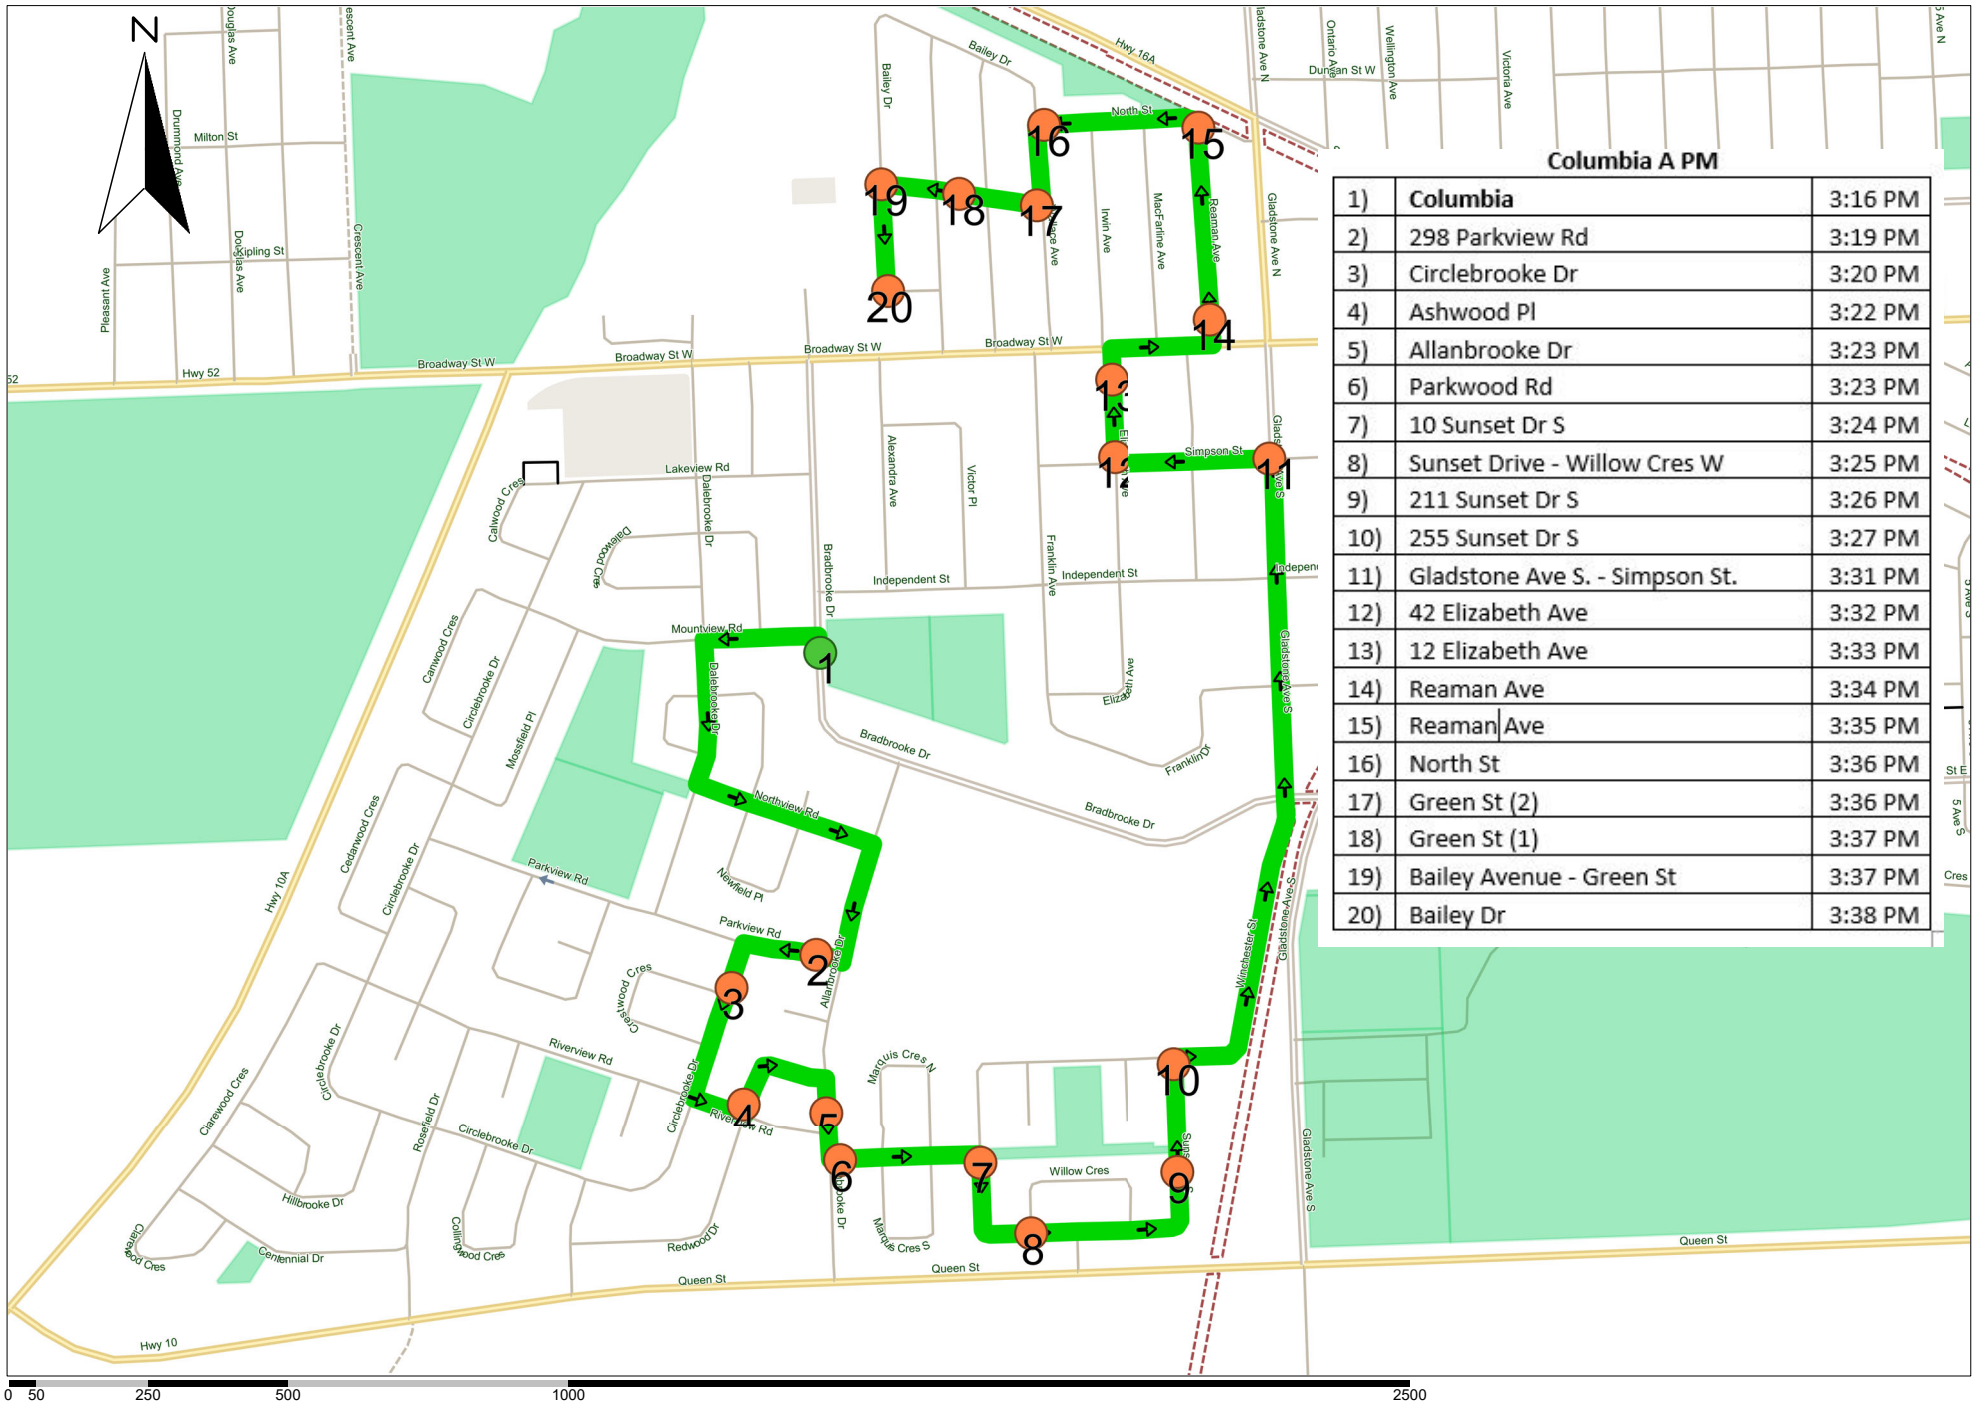

Columbia A AM - Jezer Paro - Bus 53y - 2024-2025

Stop ID	Description	Time
1	Reaman - North Street	8:20 AM
2	Wallace Ave - North St	8:21 AM
3	Wallace Ave - Green	8:22 AM
4	Green St	8:23 AM
5	44 Bailey Dr	8:27 AM
6	Simpson St	8:27 AM
7	Simpson St	8:28 AM
8	Sunset Dr N & Sunset Dr S	8:31 AM
9	Sunset Dr S	8:31 AM
10	Sunset Drive - Willow Cres W	8:32 AM
11	Sunset Drive - Parkwood Rd	8:32 AM
12	Allanbrooke Dr - Parkwood Rd	8:33 AM
13	Riverview Rd	8:34 AM
14	Riverview Rd	8:34 AM
15	Parkview Rd	8:35 AM
16	Columbia School	8:39 AM

Times for pick up are approximate. Please be at your stop at least 5 minutes prior to the pick up time posted.

Columbia B AM - Jezer Paro -Bus 53Y - 2024-2025

Stop ID	Description	Time
1	Lakeview Rd	8:40 AM
2	58 Circlebrooke Dr	8:41 AM
3	87 Circlebrooke Dr	8:42 AM
4	Circlebrooke Dr - Cedarwood Cres N	8:43 AM
5	Clarewood Cres	8:44 AM
6	Hillbrooke Dr (1)	8:45 AM
7	Hillbrooke Dr (2)	8:46 AM
8	376 Circlebrooke Dr	8:47 AM
9	Columbia School	8:52 AM

Times for pick up are approximate. Please be at your stop at least 5 minutes prior to the pick up time posted.

Columbia A PM - Jezer Paro - Bus 53Y- 2024-2025

Columbia A PM

1)	Columbia	3:16 PM
2)	298 Parkview Rd	3:19 PM
3)	Circlebrooke Dr	3:20 PM
4)	Ashwood Pl	3:22 PM
5)	Allanbrooke Dr	3:23 PM
6)	Parkwood Rd	3:23 PM
7)	10 Sunset Dr S	3:24 PM
8)	Sunset Drive - Willow Cres W	3:25 PM
9)	211 Sunset Dr S	3:26 PM
10)	255 Sunset Dr S	3:27 PM
11)	Gladstone Ave S. - Simpson St.	3:31 PM
12)	42 Elizabeth Ave	3:32 PM
13)	12 Elizabeth Ave	3:33 PM
14)	Reaman Ave	3:34 PM
15)	Reaman Ave	3:35 PM
16)	North St	3:36 PM
17)	Green St (2)	3:36 PM
18)	Green St (1)	3:37 PM
19)	Bailey Avenue - Green St	3:37 PM
20)	Bailey Dr	3:38 PM