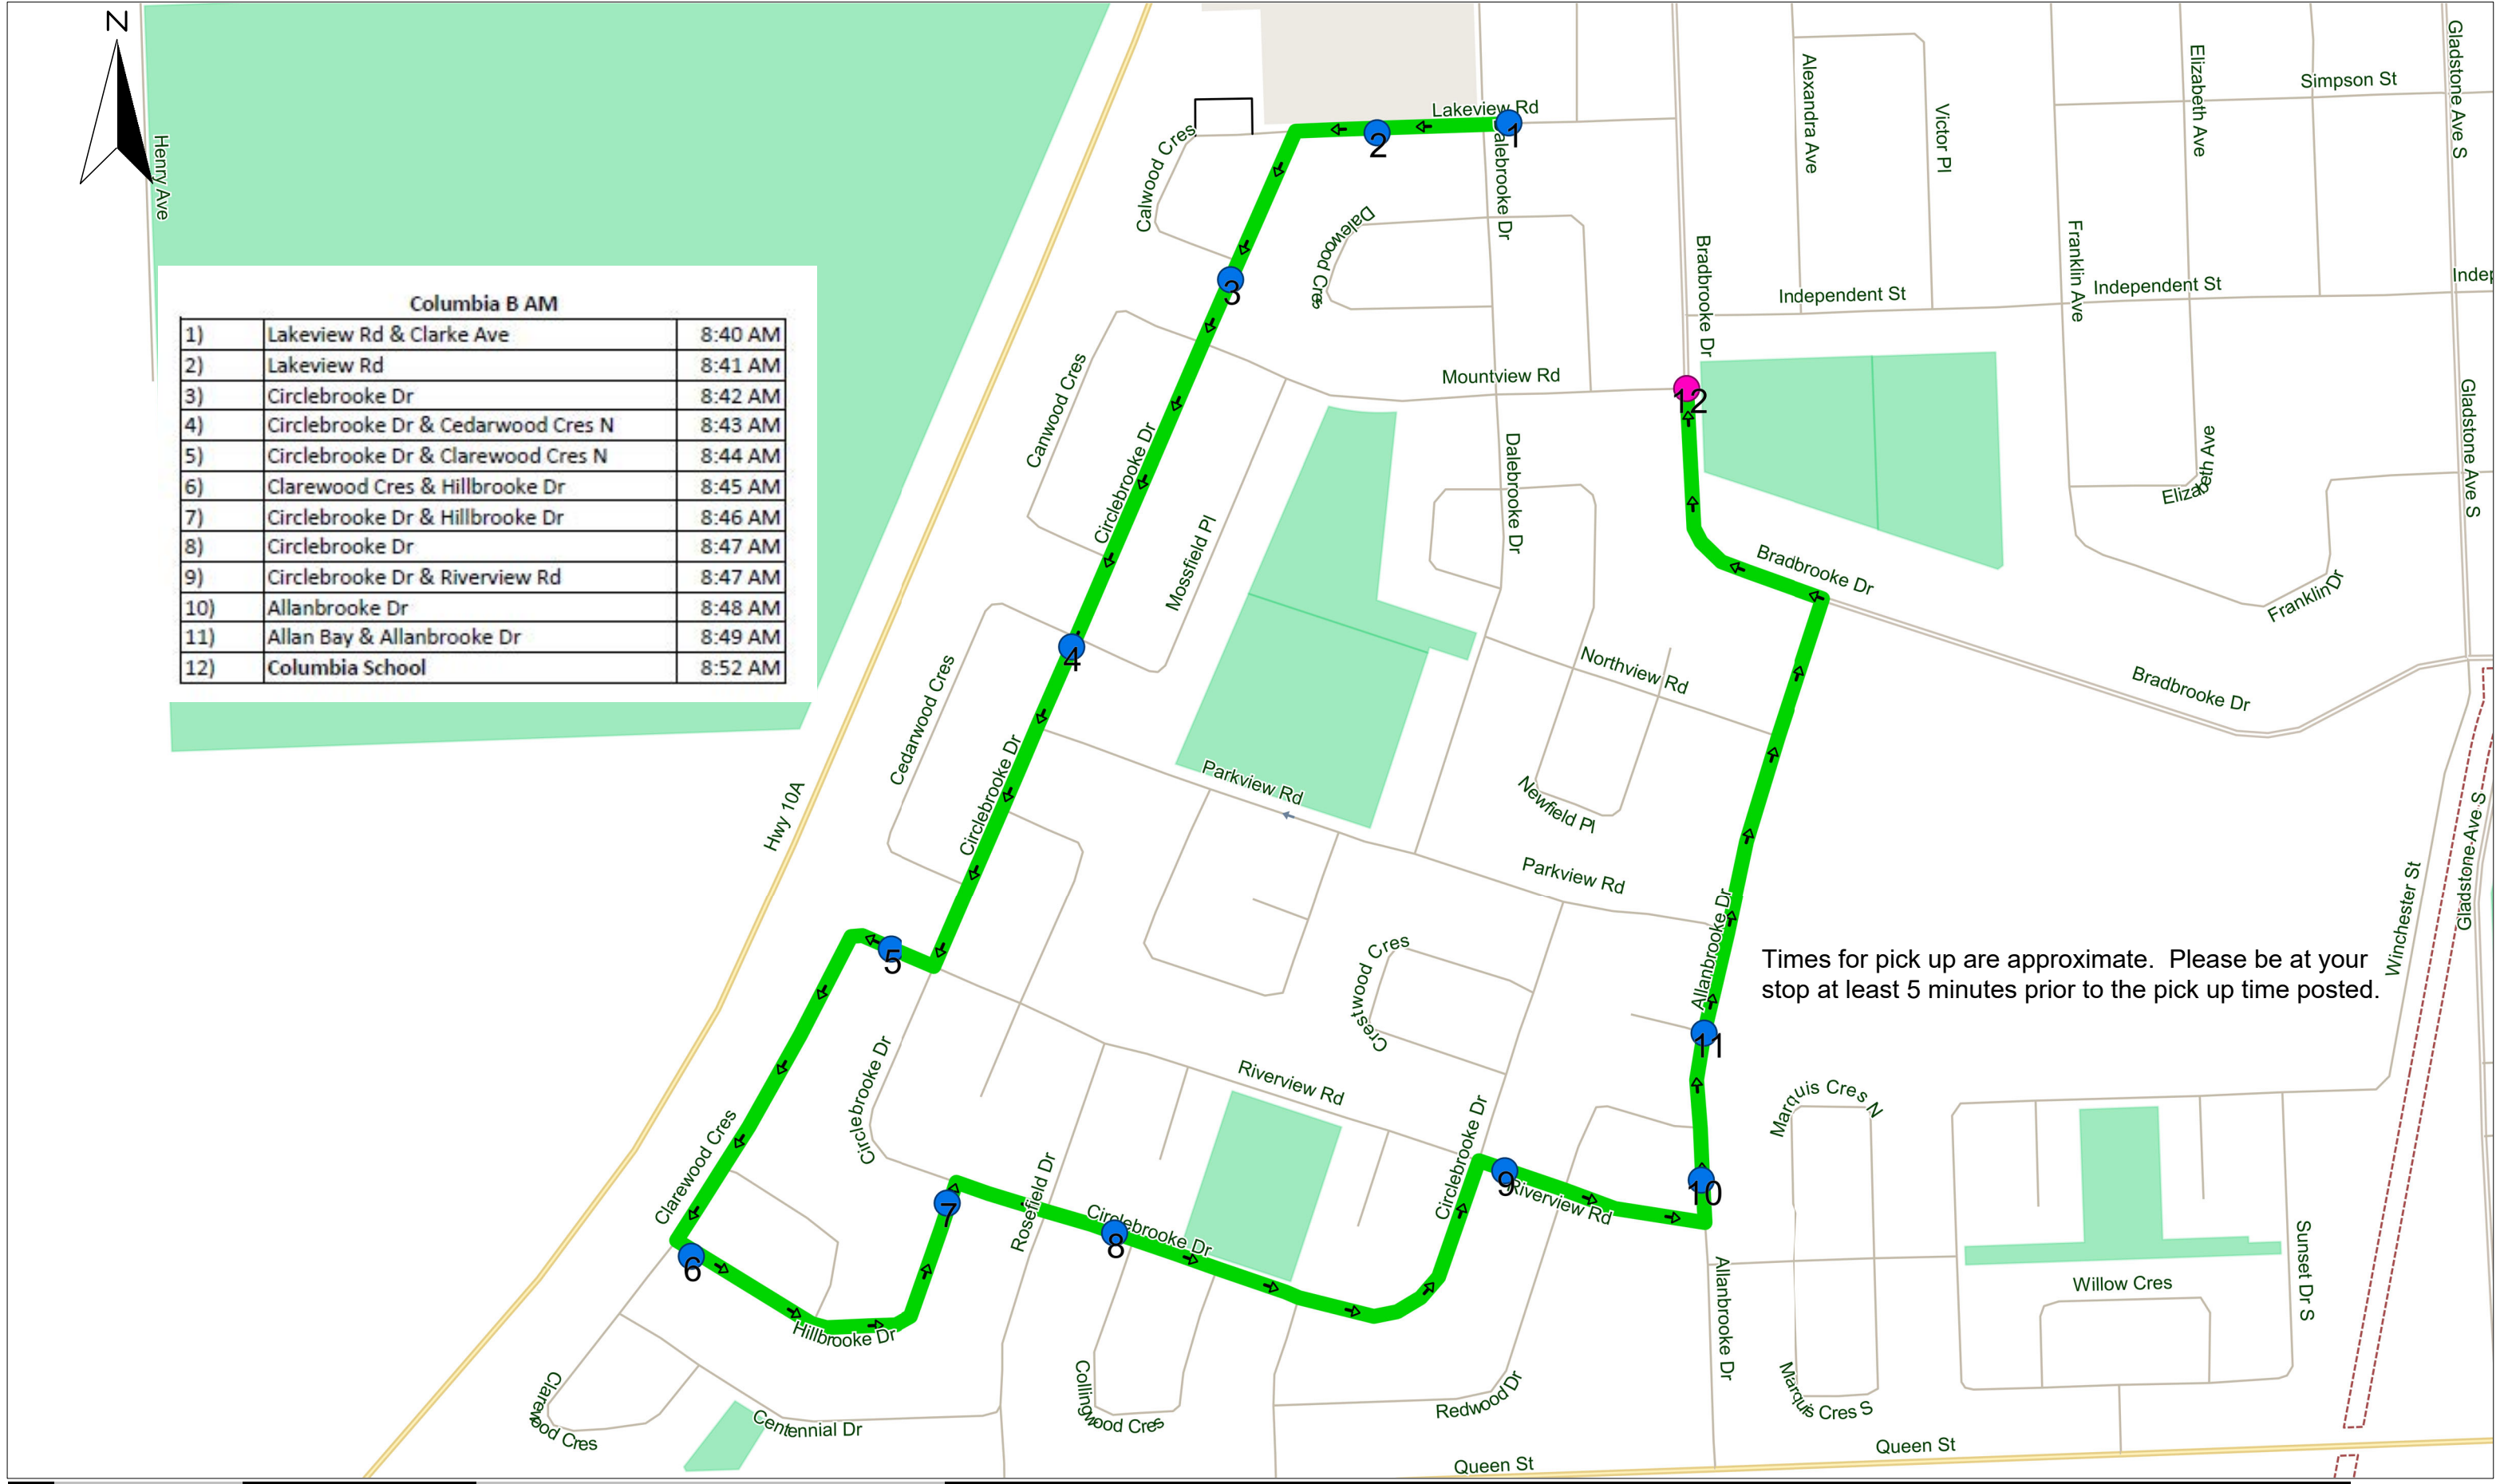

Columbia A AM Jezer Paro Bus 53Y- 2023-2024

Columbia A AM		
1)	Reaman - North Street	8:20 AM
2)	Wallace Ave - North St	8:21 AM
3)	Wallace Ave - Green	8:22 AM
4)	Barbour Ave - Green St	8:23 AM
5)	Bailey Avenue - Green St	8:23 AM
6)	30 Bailey Dr	8:24 AM
7)	Elizabeth Ave	8:27 AM
8)	Simpson St	8:27 AM
9)	Simpson St	8:28 AM
10)	Sunset Dr N & Sunset Dr S	8:31 AM
11)	Sunset Dr S	8:31 AM
12)	Sunset Drive - Willow Cres W	8:32 AM
13)	Sunset Drive - Parkwood Rd	8:32 AM
14)	Allanbrooke Dr - Parkwood Rd	8:33 AM
15)	Riverview Rd	8:34 AM
16)	Parkview Rd	8:35 AM
17)	Columbia School	8:39 AM

Times for pick ups are approximate. Please be at your stop at least 5 minutes prior to the pick up time posted.

Columbia B AM- Jezer Paro Bus 53Y 2023-2024

Columbia B AM		
1)	Lakeview Rd & Clarke Ave	8:40 AM
2)	Lakeview Rd	8:41 AM
3)	Circlebrooke Dr	8:42 AM
4)	Circlebrooke Dr & Cedarwood Cres N	8:43 AM
5)	Circlebrooke Dr & Clarewood Cres N	8:44 AM
6)	Clarewood Cres & Hillbrooke Dr	8:45 AM
7)	Circlebrooke Dr & Hillbrooke Dr	8:46 AM
8)	Circlebrooke Dr	8:47 AM
9)	Circlebrooke Dr & Riverview Rd	8:47 AM
10)	Allanbrooke Dr	8:48 AM
11)	Allan Bay & Allanbrooke Dr	8:49 AM
12)	Columbia School	8:52 AM

Times for pick up are approximate. Please be at your stop at least 5 minutes prior to the pick up time posted.

Columbia A PM Jezer Paro Bus 53Y- 2023-2024

Columbia A PM

1)	Columbia	3:16 PM
2)	298 Parkview Rd	3:19 PM
3)	Circlebrooke Dr	3:20 PM
4)	Ashwood Pl	3:22 PM
5)	Allanbrooke Dr	3:23 PM
6)	Parkwood Rd	3:23 PM
7)	10 Sunset Dr S	3:24 PM
8)	Sunset Drive - Willow Cres W	3:25 PM
9)	211 Sunset Dr S	3:26 PM
10)	255 Sunset Dr S	3:27 PM
11)	Gladstone Ave S. - Simpson St.	3:31 PM
12)	42 Elizabeth Ave	3:32 PM
13)	12 Elizabeth Ave	3:33 PM
14)	Reaman Ave	3:34 PM
15)	Reaman Ave	3:35 PM
16)	North St	3:36 PM
17)	Green St (2)	3:36 PM
18)	Green St (1)	3:37 PM
19)	Bailey Avenue - Green St	3:37 PM
20)	Bailey Dr	3:38 PM