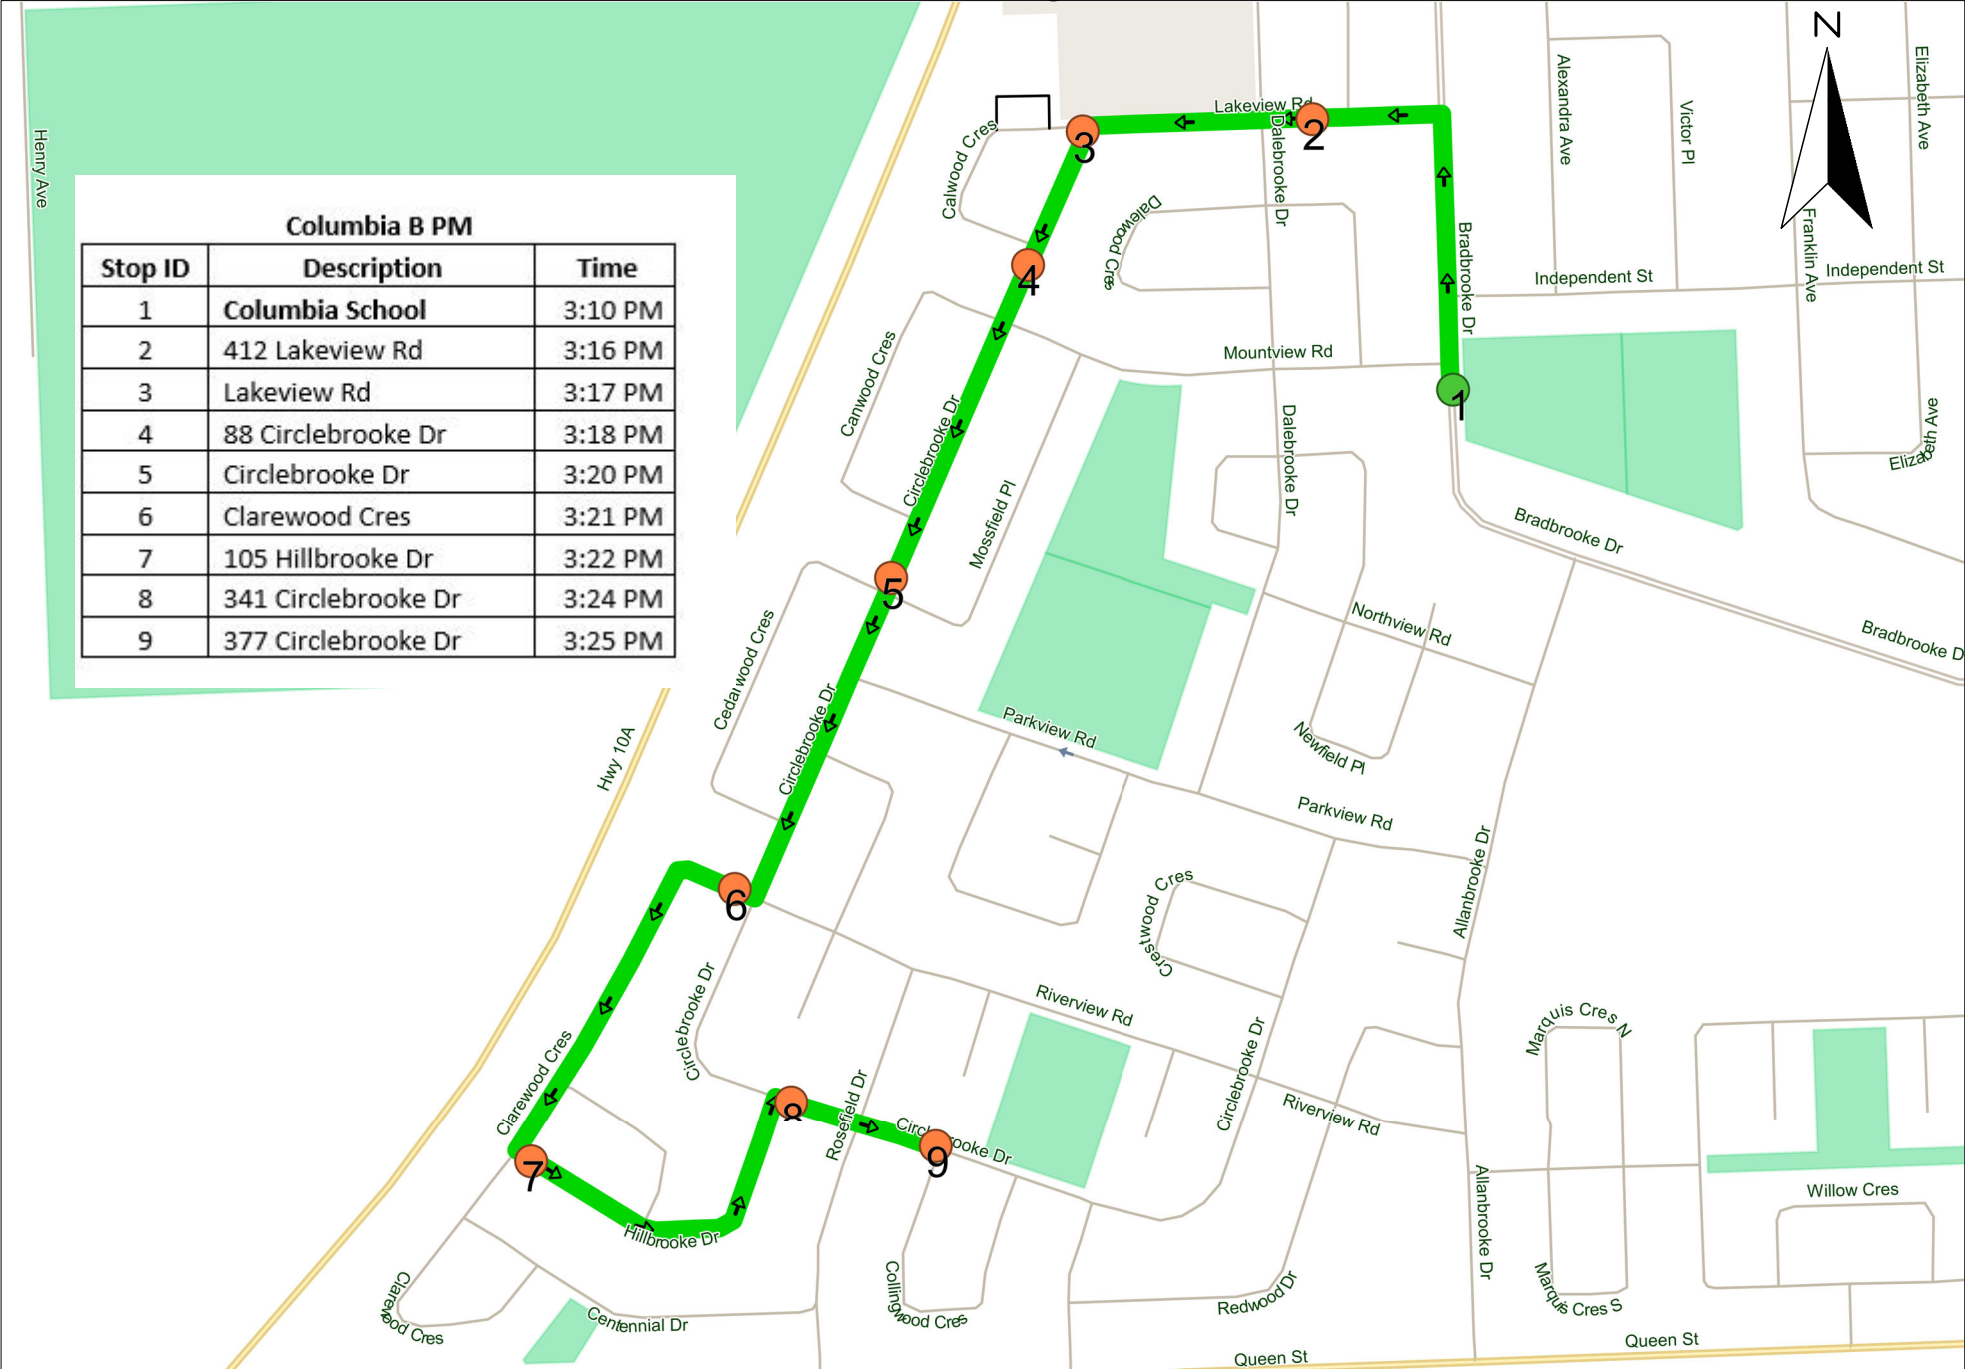

Times for pick up are approximate. Please be at your stop at least 5 minutes prior to the pick up time posted.

Columbia B AM - Jezer Paro -Bus 53Y - 2024-2025

Stop ID	Description	Time
1	Lakeview Rd	8:40 AM
2	58 Circlebrooke Dr	8:41 AM
3	87 Circlebrooke Dr	8:42 AM
4	Circlebrooke Dr - Cedarwood Cres N	8:43 AM
5	Clarewood Cres	8:44 AM
6	Hillbrooke Dr (1)	8:45 AM
7	Hillbrooke Dr (2)	8:46 AM
8	376 Circlebrooke Dr	8:47 AM
9	Columbia School	8:52 AM

Times for pick up are approximate. Please be at your stop at least 5 minutes prior to the pick up time posted.

Columbia A PM - Jezer Paro - Bus 53Y- 2024-2025

Columbia A PM

1)	Columbia	3:16 PM
2)	298 Parkview Rd	3:19 PM
3)	Circlebrooke Dr	3:20 PM
4)	Ashwood Pl	3:22 PM
5)	Allanbrooke Dr	3:23 PM
6)	Parkwood Rd	3:23 PM
7)	10 Sunset Dr S	3:24 PM
8)	Sunset Drive - Willow Cres W	3:25 PM
9)	211 Sunset Dr S	3:26 PM
10)	255 Sunset Dr S	3:27 PM
11)	Gladstone Ave S. - Simpson St.	3:31 PM
12)	42 Elizabeth Ave	3:32 PM
13)	12 Elizabeth Ave	3:33 PM
14)	Reaman Ave	3:34 PM
15)	Reaman Ave	3:35 PM
16)	North St	3:36 PM
17)	Green St (2)	3:36 PM
18)	Green St (1)	3:37 PM
19)	Bailey Avenue - Green St	3:37 PM
20)	Bailey Dr	3:38 PM

Columbia B PM - Laurie Lang -Bus 25Y - 2024-2025

Stop ID	Description	Time
1	Columbia School	3:10 PM
2	412 Lakeview Rd	3:16 PM
3	Lakeview Rd	3:17 PM
4	88 Circlebrooke Dr	3:18 PM
5	Circlebrooke Dr	3:20 PM
6	Clarewood Cres	3:21 PM
7	105 Hillbrooke Dr	3:22 PM
8	341 Circlebrooke Dr	3:24 PM
9	377 Circlebrooke Dr	3:25 PM