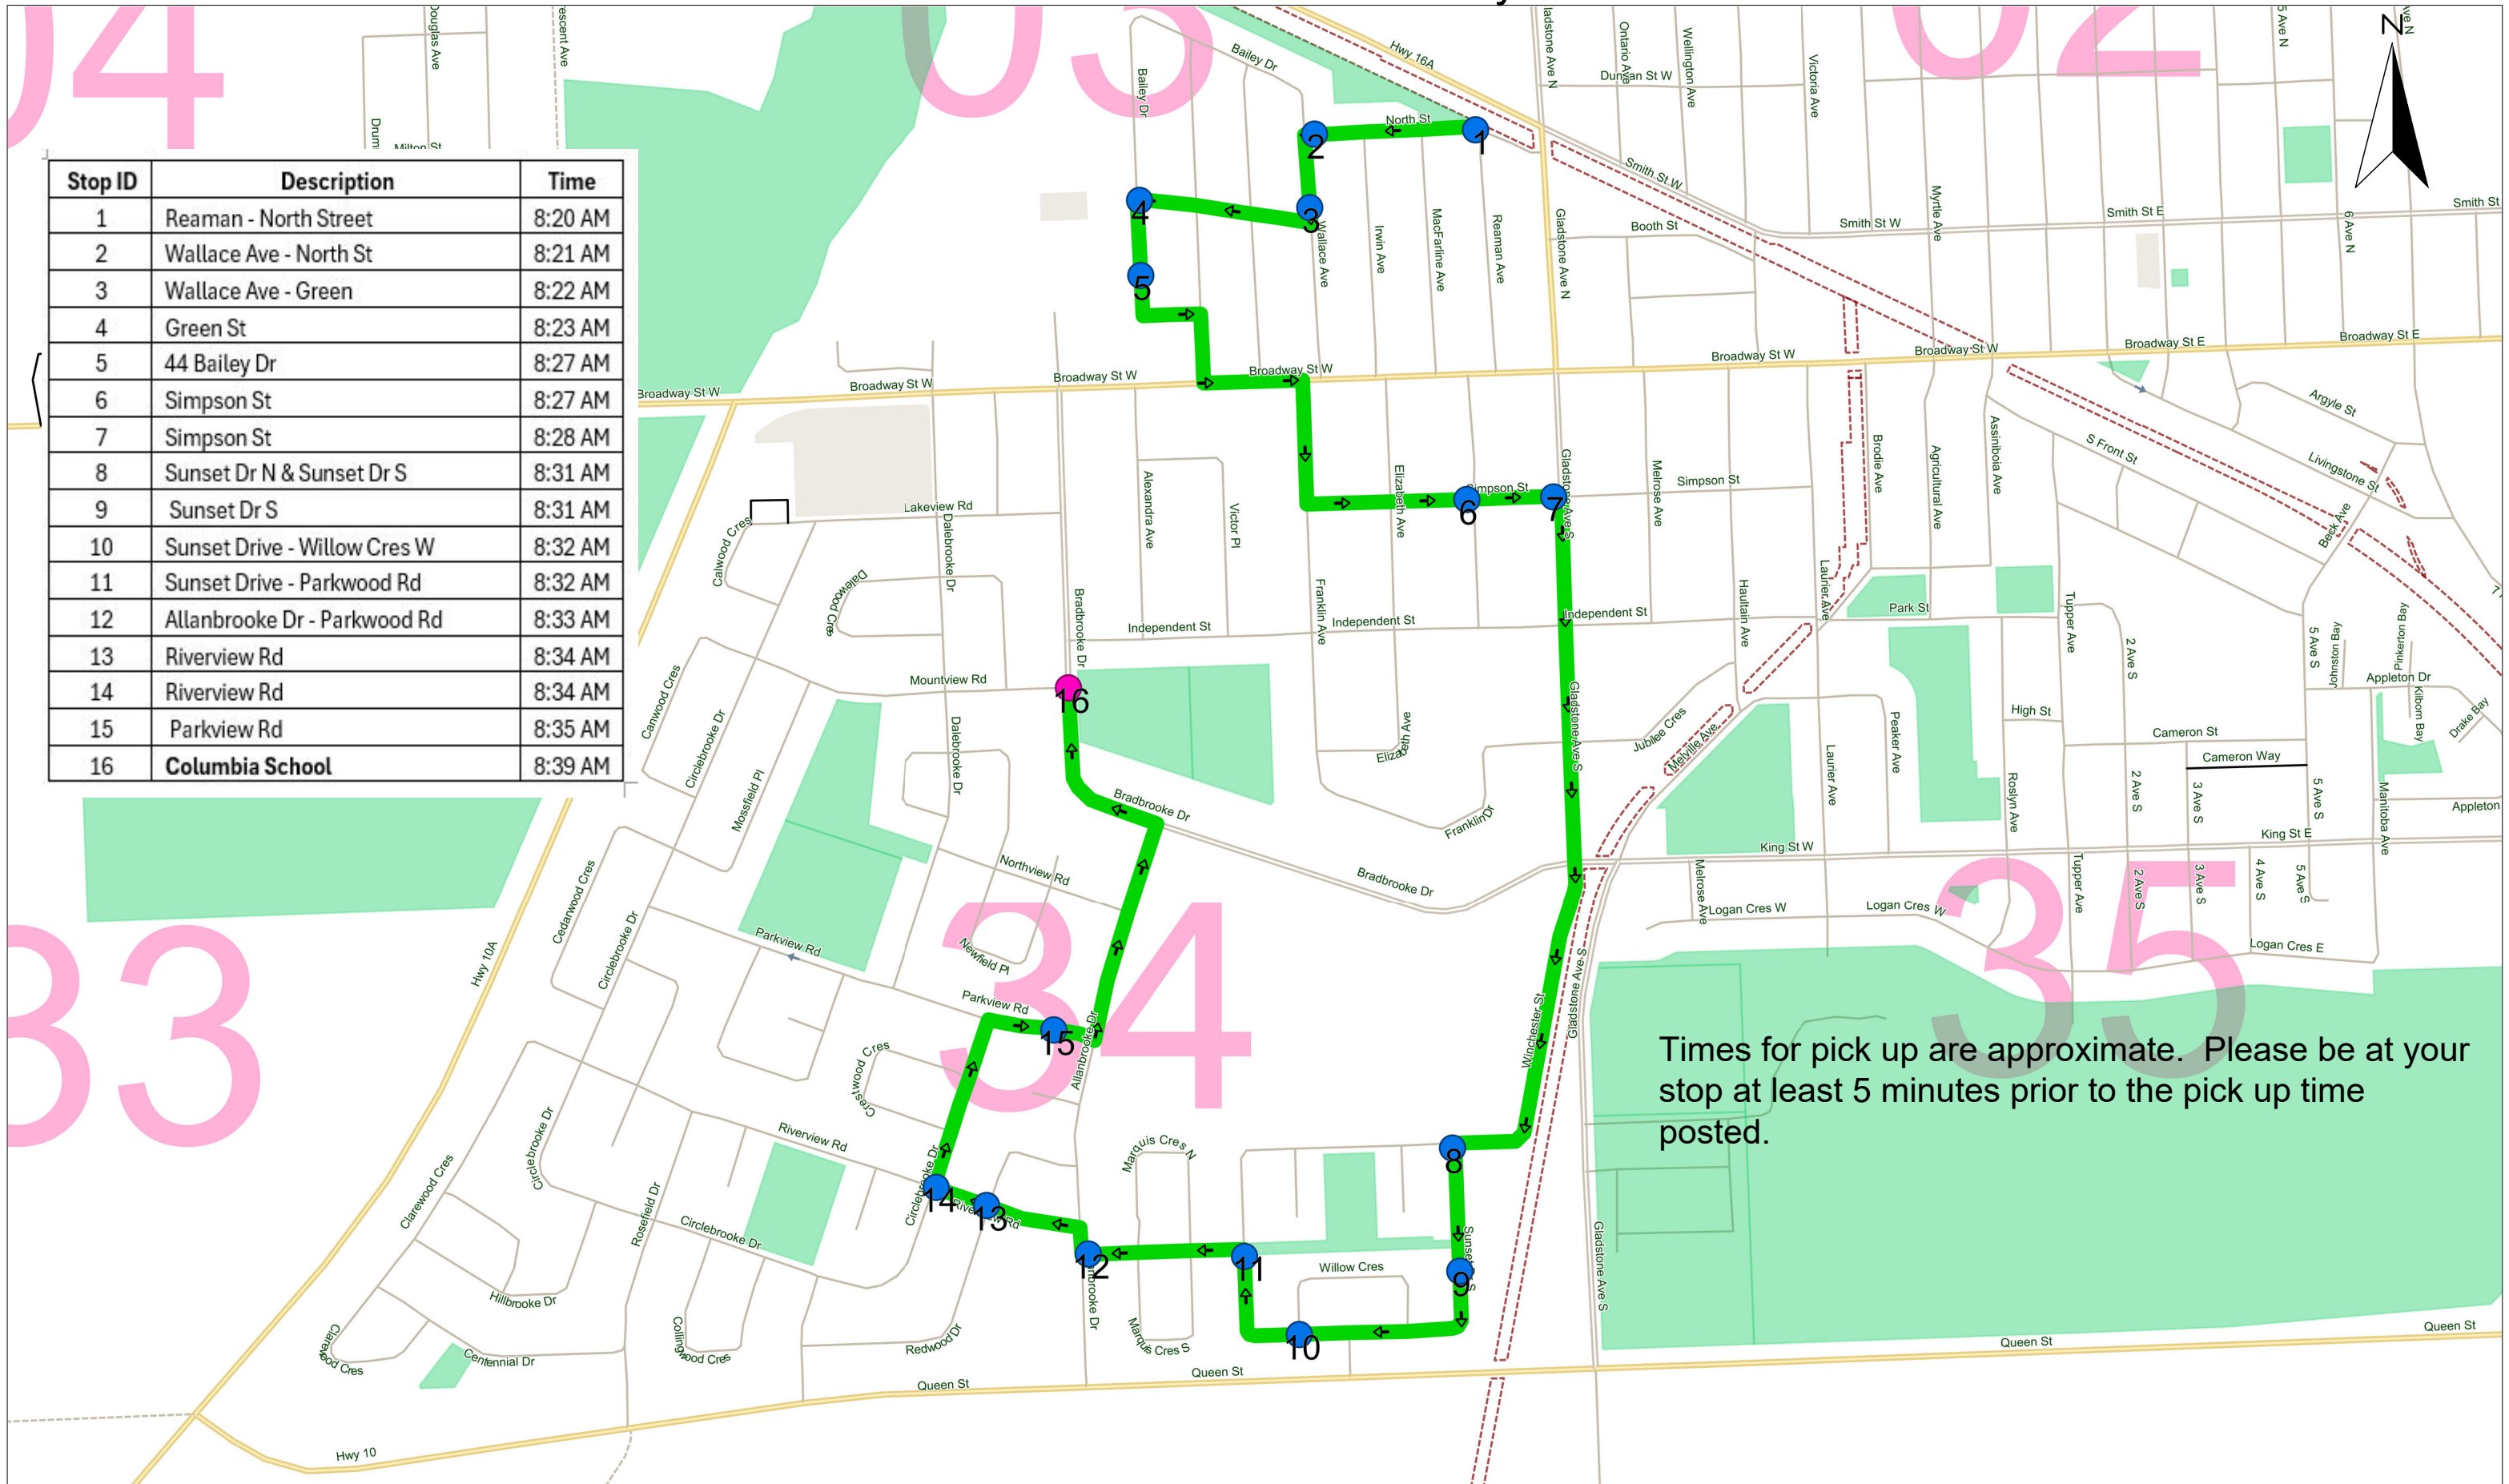

Columbia A AM - Jezer Paro - Bus 53y - 2024-2025

Stop ID	Description	Time
1	Reaman - North Street	8:20 AM
2	Wallace Ave - North St	8:21 AM
3	Wallace Ave - Green	8:22 AM
4	Green St	8:23 AM
5	44 Bailey Dr	8:27 AM
6	Simpson St	8:27 AM
7	Simpson St	8:28 AM
8	Sunset Dr N & Sunset Dr S	8:31 AM
9	Sunset Dr S	8:31 AM
10	Sunset Drive - Willow Cres W	8:32 AM
11	Sunset Drive - Parkwood Rd	8:32 AM
12	Allanbrooke Dr - Parkwood Rd	8:33 AM
13	Riverview Rd	8:34 AM
14	Riverview Rd	8:34 AM
15	Parkview Rd	8:35 AM
16	Columbia School	8:39 AM

Times for pick up are approximate. Please be at your stop at least 5 minutes prior to the pick up time posted.

Columbia B AM - Jezer Paro -Bus 53Y - 2024-2025

Stop ID	Description	Time
1	Lakeview Rd	8:40 AM
2	58 Circlebrooke Dr	8:41 AM
3	87 Circlebrooke Dr	8:42 AM
4	Circlebrooke Dr - Cedarwood Cres N	8:43 AM
5	Clarewood Cres	8:44 AM
6	Hillbrooke Dr (1)	8:45 AM
7	Hillbrooke Dr (2)	8:46 AM
8	376 Circlebrooke Dr	8:47 AM
9	Columbia School	8:52 AM

Times for pick up are approximate. Please be at your stop at least 5 minutes prior to the pick up time posted.

Columbia A PM - Jezer Paro - Bus 53Y- 2024-2025

Columbia A PM

1)	Columbia	3:16 PM
2)	298 Parkview Rd	3:19 PM
3)	Circlebrooke Dr	3:20 PM
4)	Ashwood Pl	3:22 PM
5)	Allanbrooke Dr	3:23 PM
6)	Parkwood Rd	3:23 PM
7)	10 Sunset Dr S	3:24 PM
8)	Sunset Drive - Willow Cres W	3:25 PM
9)	211 Sunset Dr S	3:26 PM
10)	255 Sunset Dr S	3:27 PM
11)	Gladstone Ave S. - Simpson St.	3:31 PM
12)	42 Elizabeth Ave	3:32 PM
13)	12 Elizabeth Ave	3:33 PM
14)	Reaman Ave	3:34 PM
15)	Reaman Ave	3:35 PM
16)	North St	3:36 PM
17)	Green St (2)	3:36 PM
18)	Green St (1)	3:37 PM
19)	Bailey Avenue - Green St	3:37 PM
20)	Bailey Dr	3:38 PM