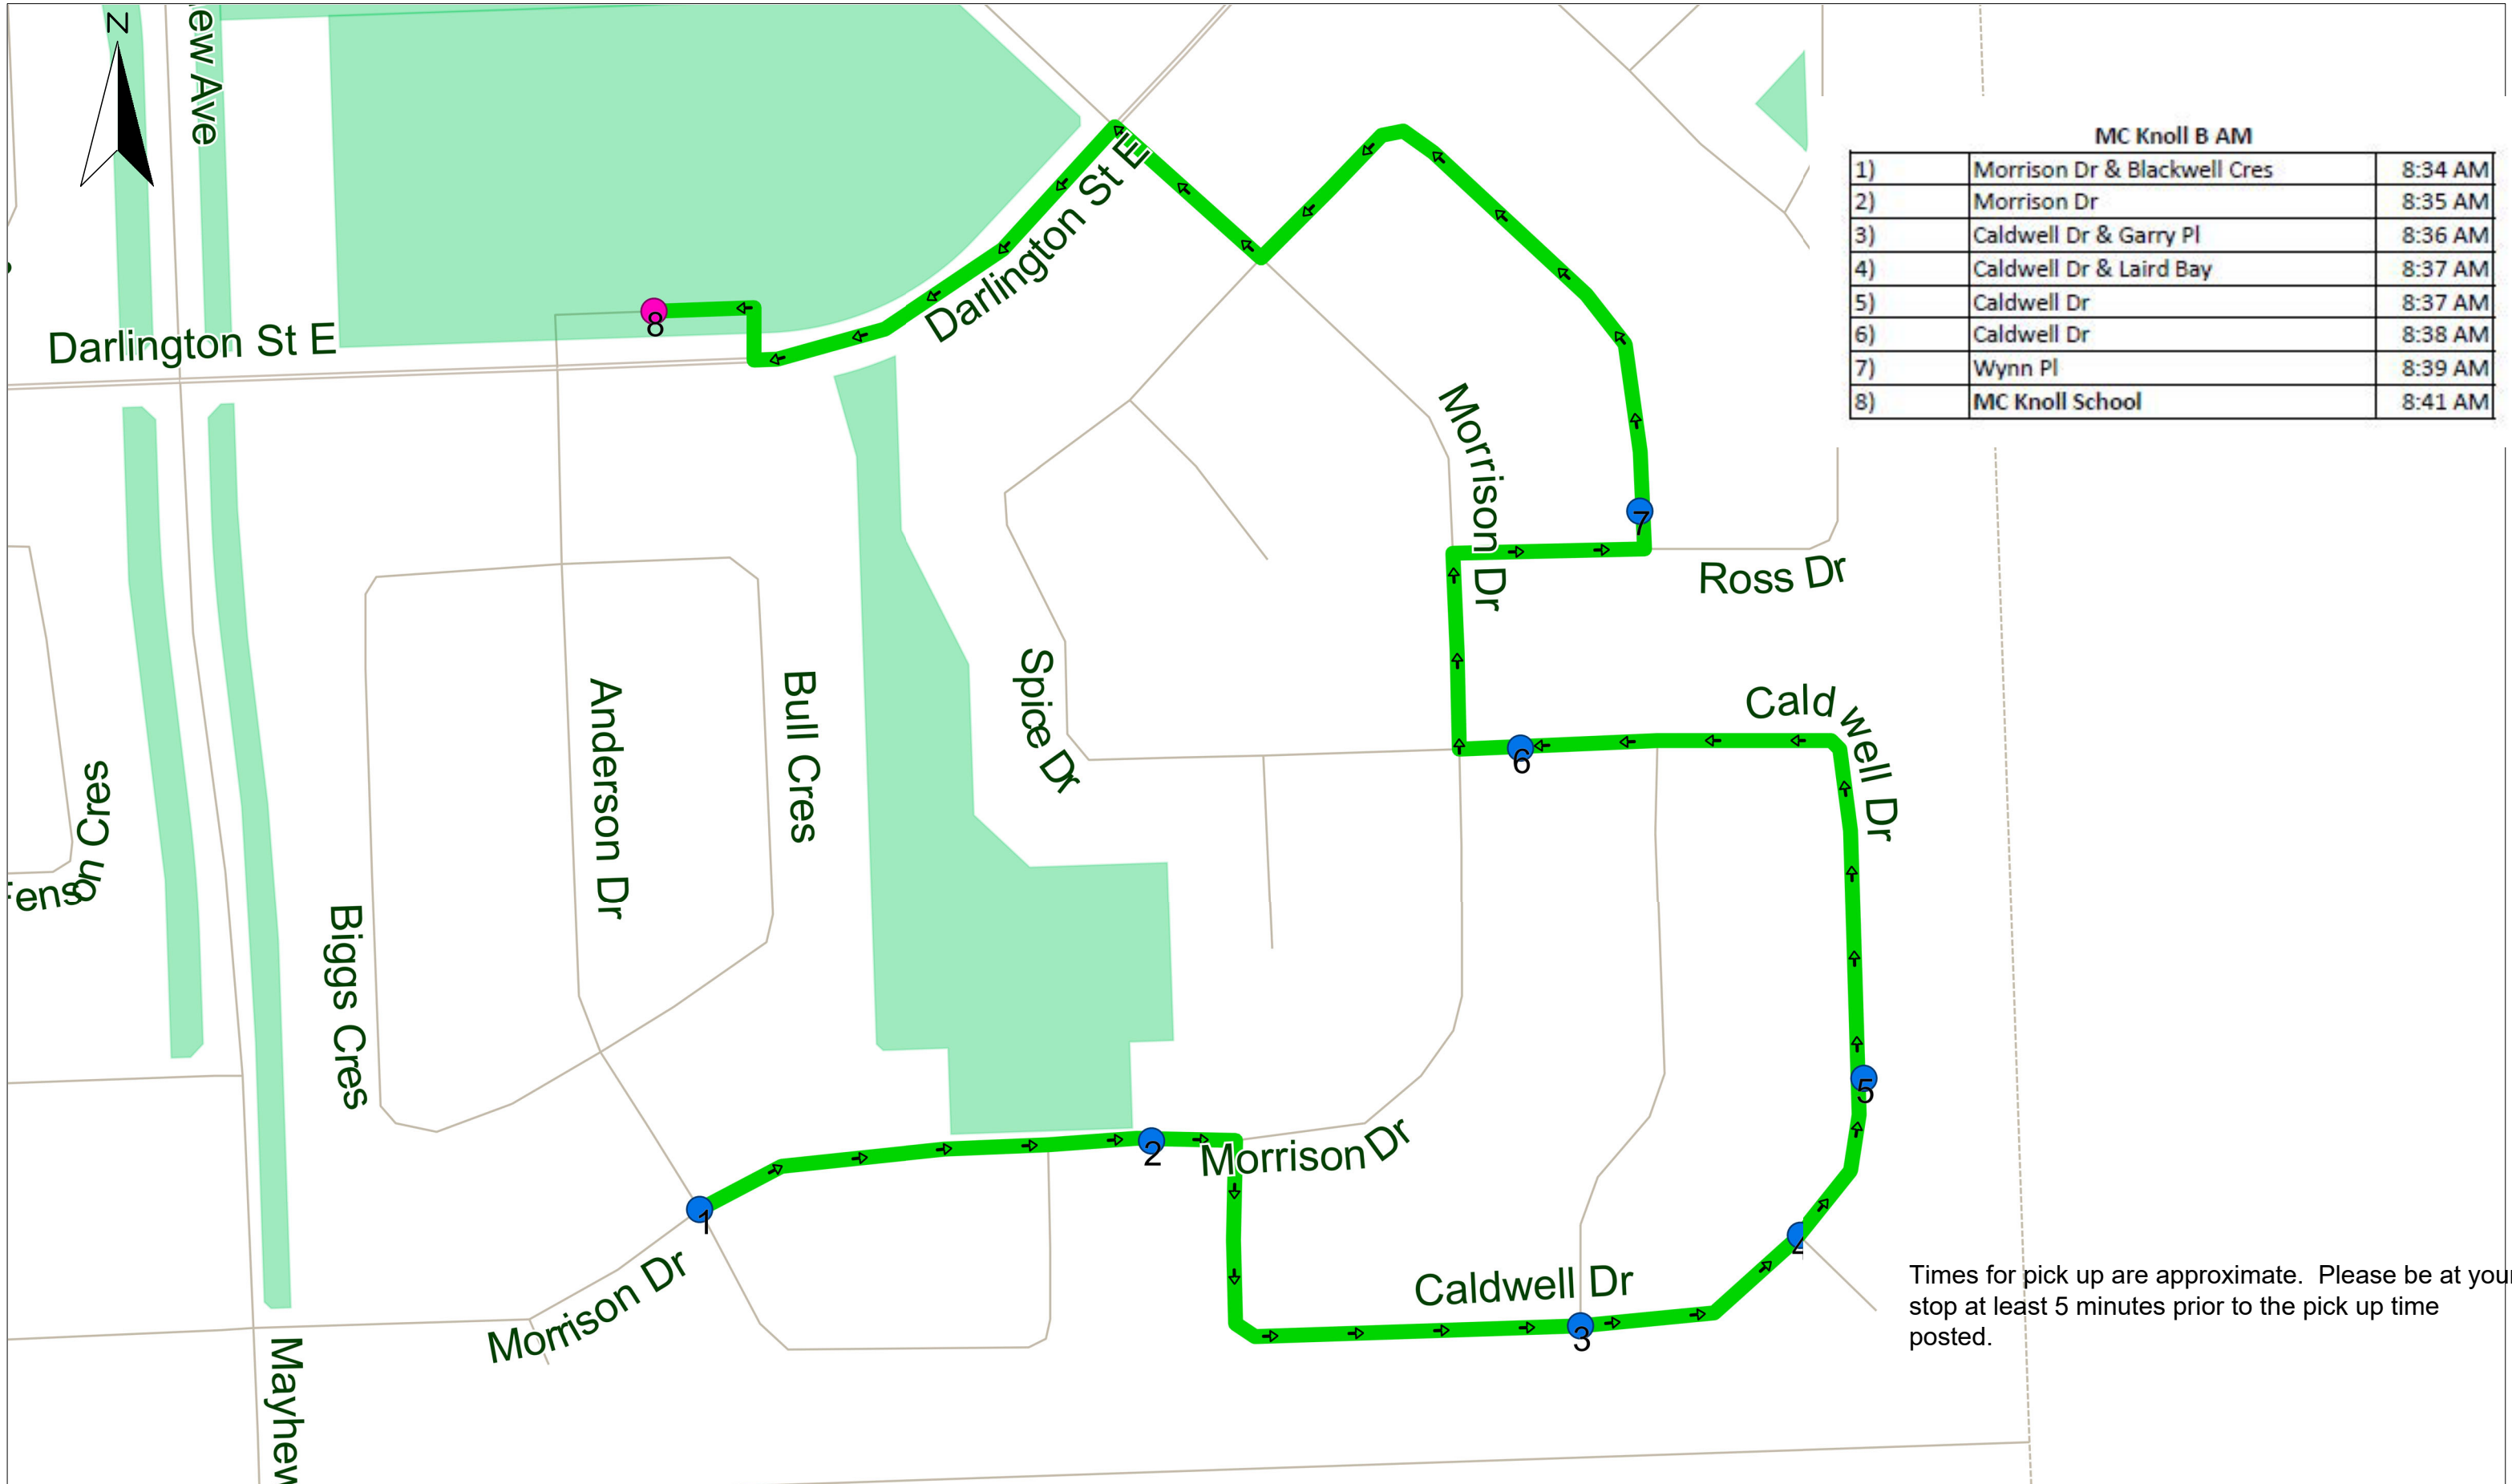

MC Knoll B AM - Les Diakow Bus 127- 2023-2024

MC Knoll B AM		
1)	Morrison Dr & Blackwell Cres	8:34 AM
2)	Morrison Dr	8:35 AM
3)	Caldwell Dr & Garry Pl	8:36 AM
4)	Caldwell Dr & Laird Bay	8:37 AM
5)	Caldwell Dr	8:37 AM
6)	Caldwell Dr	8:38 AM
7)	Wynn Pl	8:39 AM
8)	MC Knoll School	8:41 AM

Times for pick up are approximate. Please be at your stop at least 5 minutes prior to the pick up time posted.