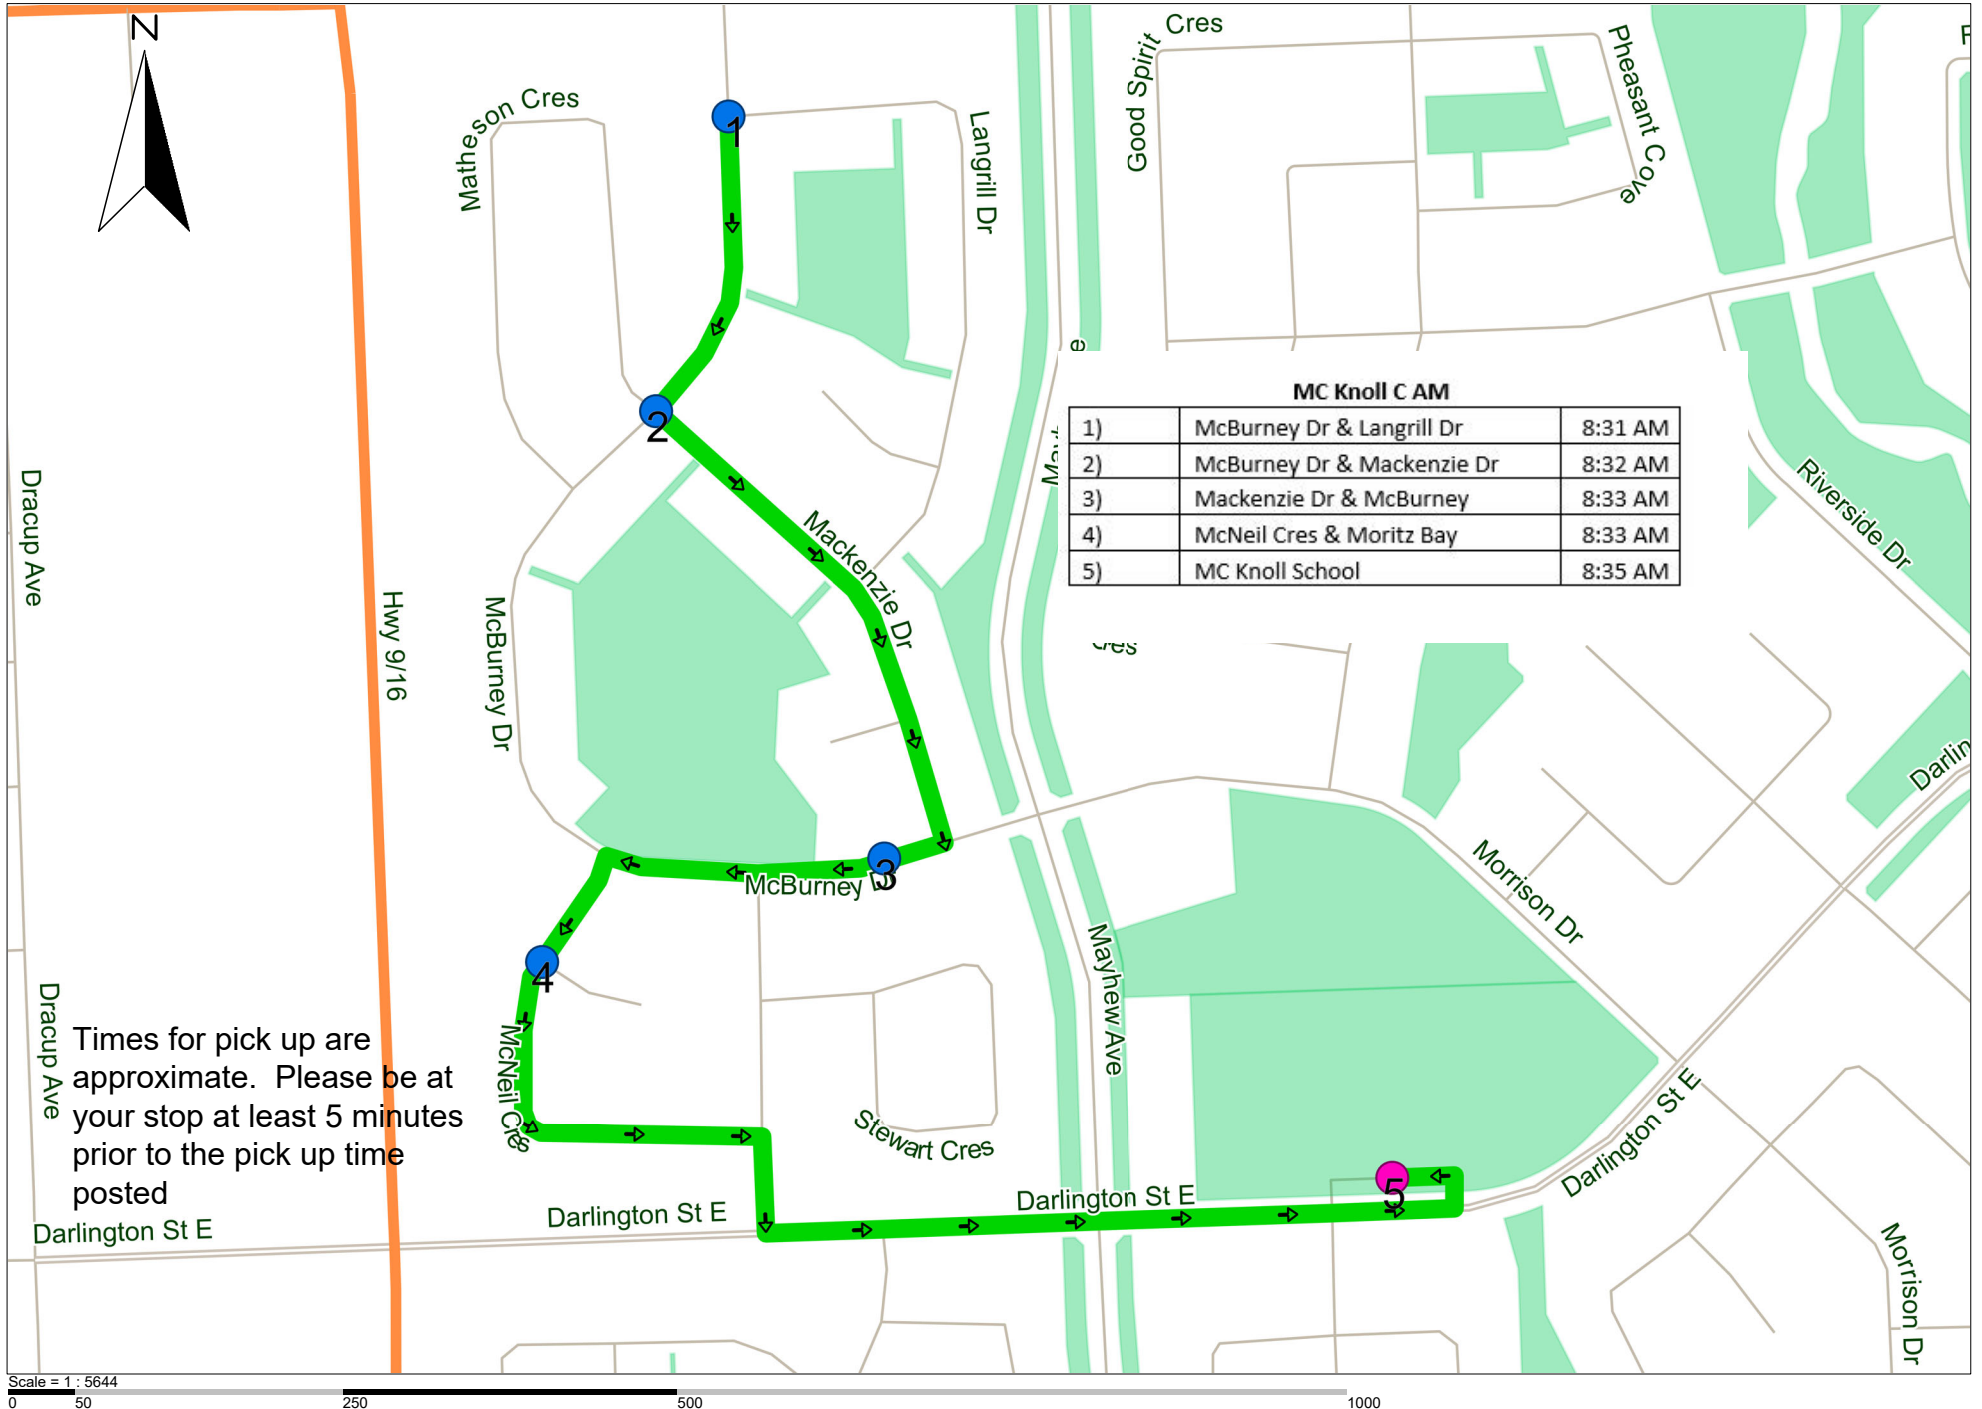

MC Knoll C AM - Brad Hanson Bus 16K 2022-2023

Times for pick up are approximate. Please be at your stop at least 5 minutes prior to the pick up time posted