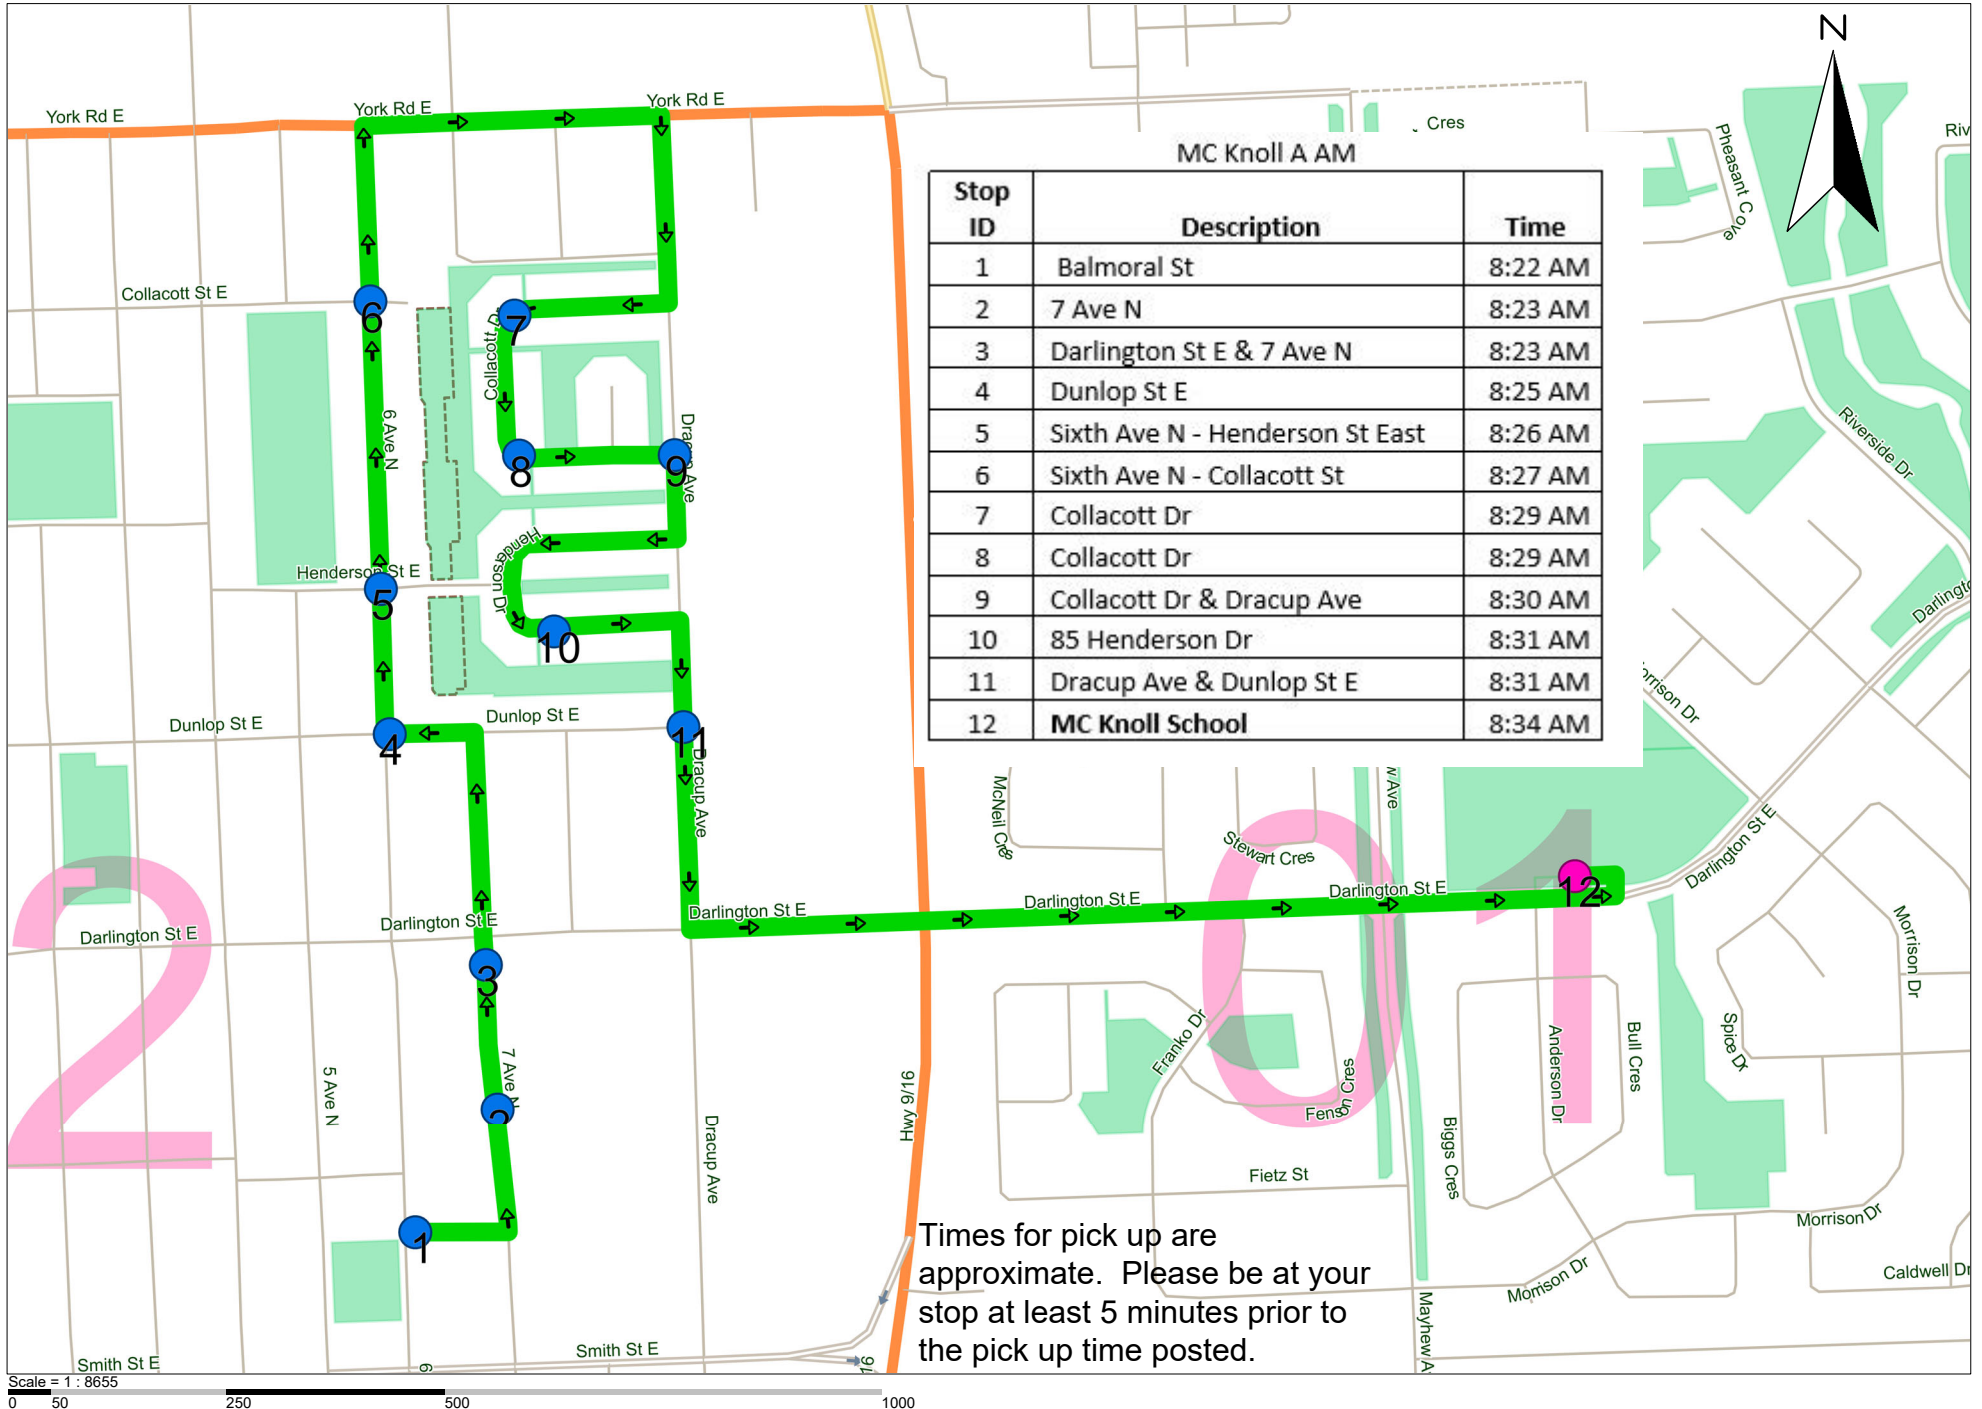

MC Knoll A AM - Les Diakow Bus 127 2023-2024

Times for pick up are approximate. Please be at your stop at least 5 minutes prior to the pick up time posted.

Scale = 1 : 8655
0 50 250 500 1000

Updated Nov 2023