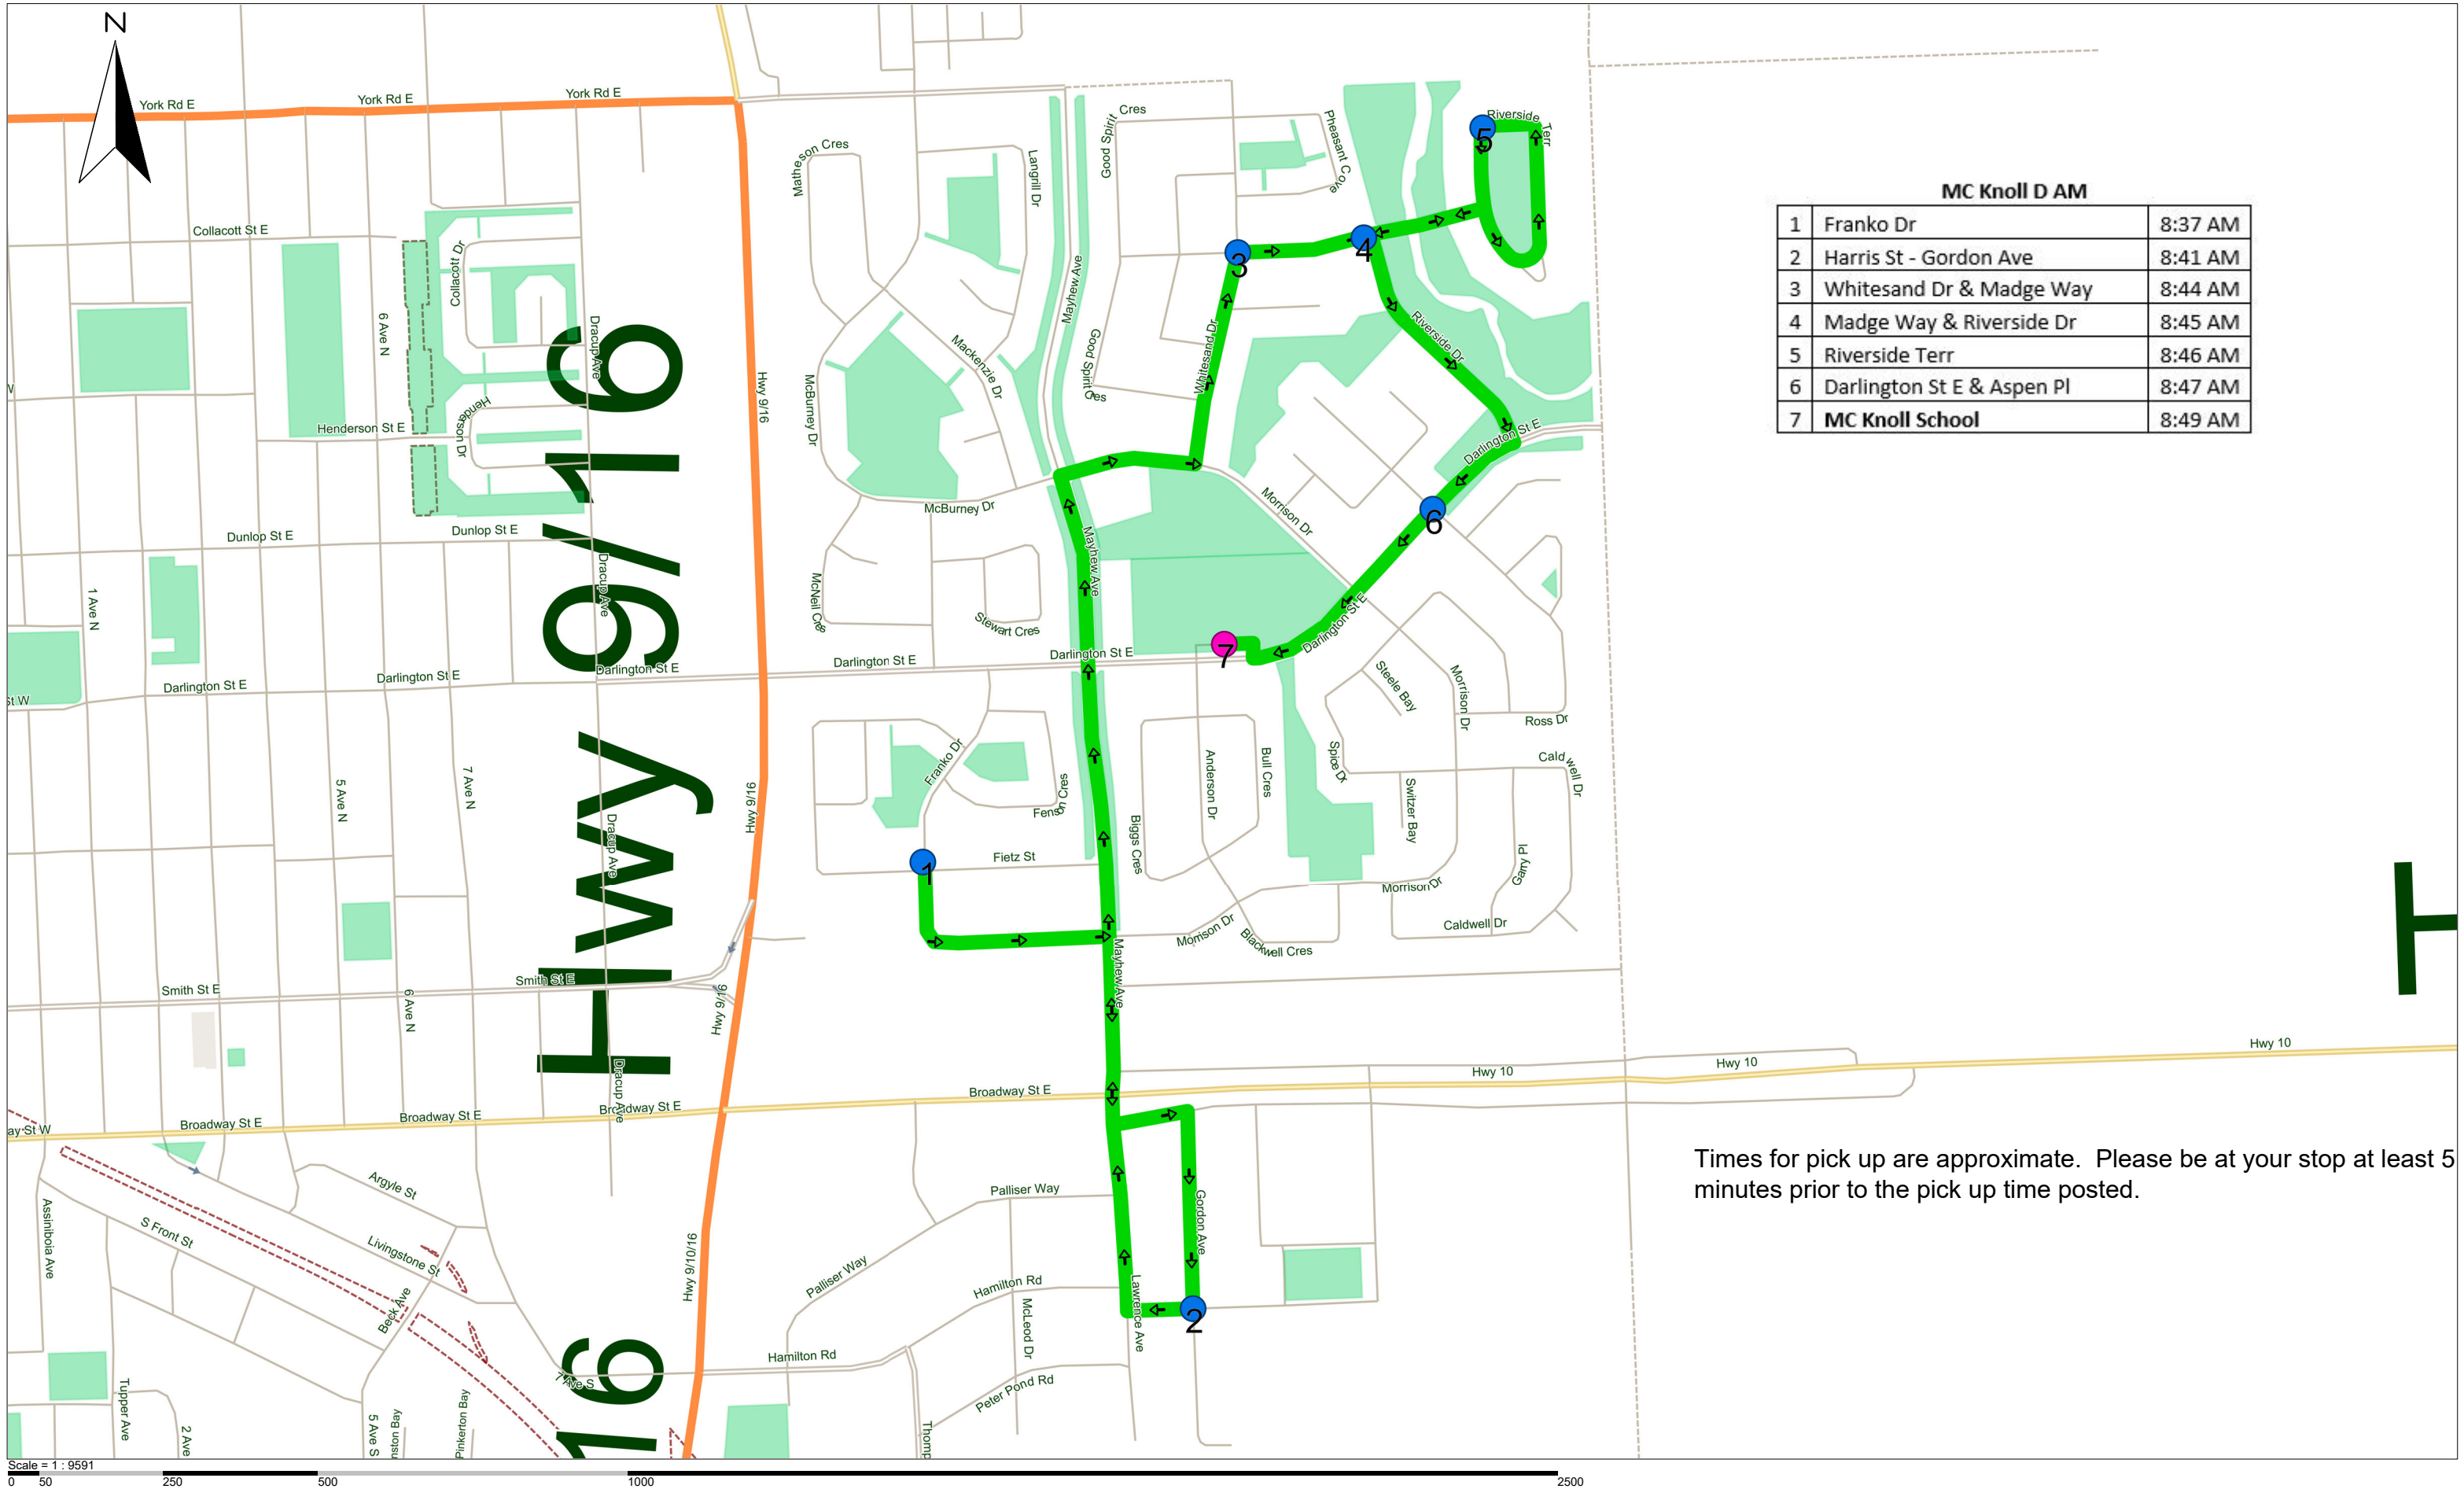

Times for pick up are approximate. Please be at your stop at least 5 minutes prior to the time posted.

MC Knoll D AM - Brad Hanson Bus 16k - 2022-2023

MC Knoll D AM

1	Franko Dr	8:37 AM
2	Harris St - Gordon Ave	8:41 AM
3	Whitesand Dr & Madge Way	8:44 AM
4	Madge Way & Riverside Dr	8:45 AM
5	Riverside Terr	8:46 AM
6	Darlington St E & Aspen Pl	8:47 AM
7	MC Knoll School	8:49 AM

Times for pick up are approximate. Please be at your stop at least 5 minutes prior to the pick up time posted.