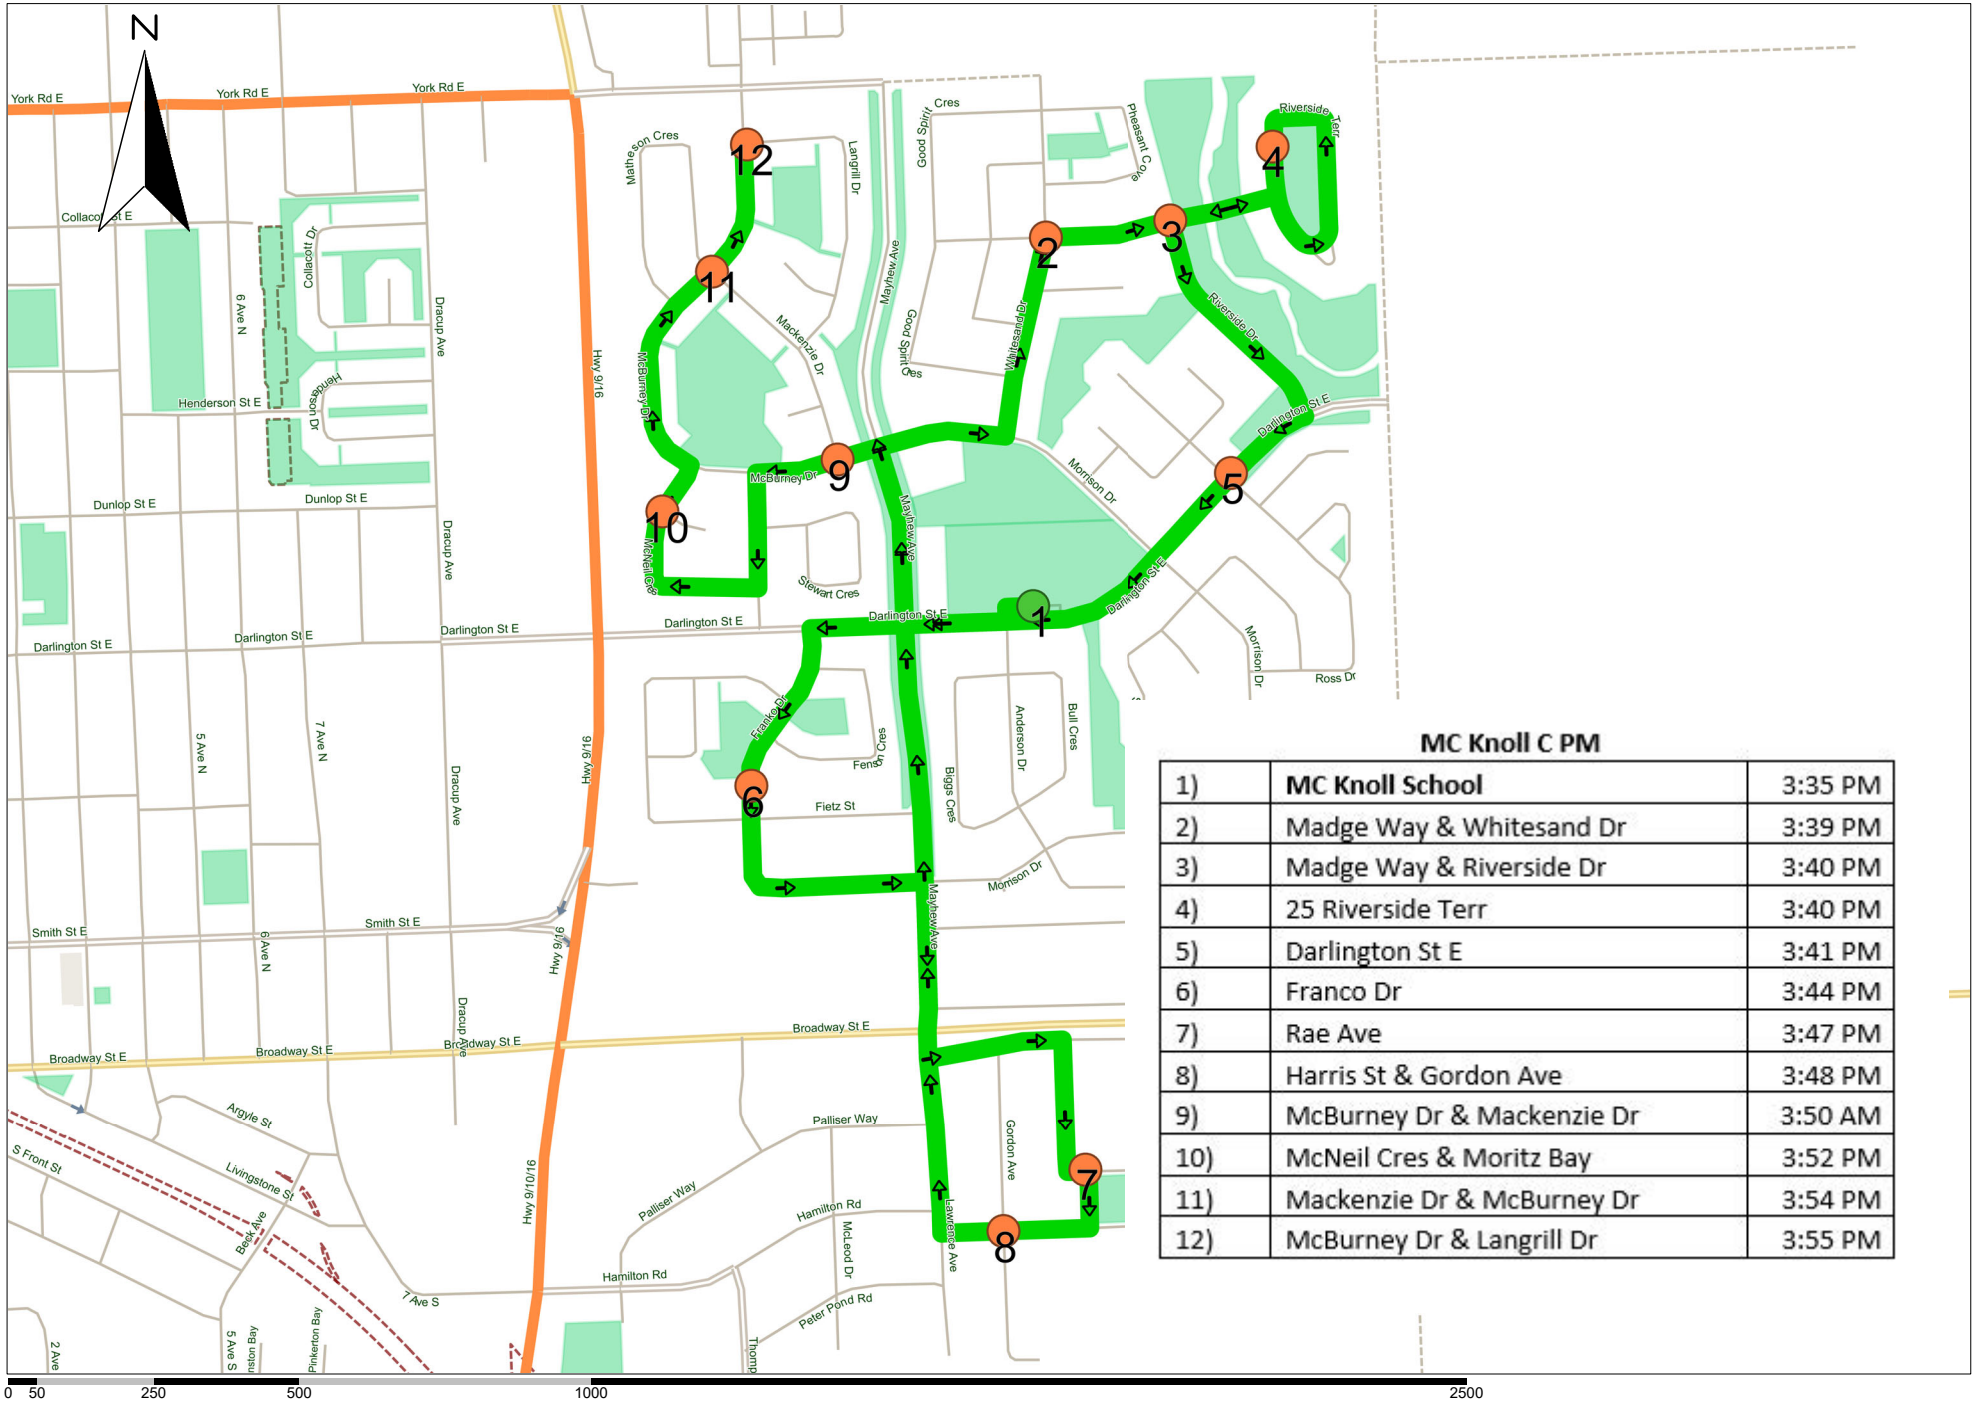

MC Knoll C PM - Brad Hanson Bus 16K - 2022-2023

MC Knoll C PM

1)	MC Knoll School	3:35 PM
2)	Madge Way & Whitesand Dr	3:39 PM
3)	Madge Way & Riverside Dr	3:40 PM
4)	25 Riverside Terr	3:40 PM
5)	Darlington St E	3:41 PM
6)	Franco Dr	3:44 PM
7)	Rae Ave	3:47 PM
8)	Harris St & Gordon Ave	3:48 PM
9)	McBurney Dr & Mackenzie Dr	3:50 AM
10)	McNeil Cres & Moritz Bay	3:52 PM
11)	Mackenzie Dr & McBurney Dr	3:54 PM
12)	McBurney Dr & Langrill Dr	3:55 PM

MC Knoll D AM - Brad Hanson Bus 16K 2022-2023

MC Knoll D AM		
1)	Franco Dr	8:34 AM
2)	Harris St & Gordon Ave	8:38 AM
3)	Madge Way & Whitesand Dr	8:40 AM
4)	Madge Way & Riverside Dr	8:41 AM
5)	Riverside Terr	8:42 AM
6)	Darlington St E & Aspen Pl	8:44 AM
7)	MC Knoll School	8:45 AM

Times for pick up are approximate. Please be at your stop at least 5 minutes prior to the time posted.

MC Knoll D AM - Brad Hanson Bus 16k - 2022-2023

MC Knoll D AM

1	Franko Dr	8:37 AM
2	Harris St - Gordon Ave	8:41 AM
3	Whitesand Dr & Madge Way	8:44 AM
4	Madge Way & Riverside Dr	8:45 AM
5	Riverside Terr	8:46 AM
6	Darlington St E & Aspen Pl	8:47 AM
7	MC Knoll School	8:49 AM

Times for pick up are approximate. Please be at your stop at least 5 minutes prior to the pick up time posted.