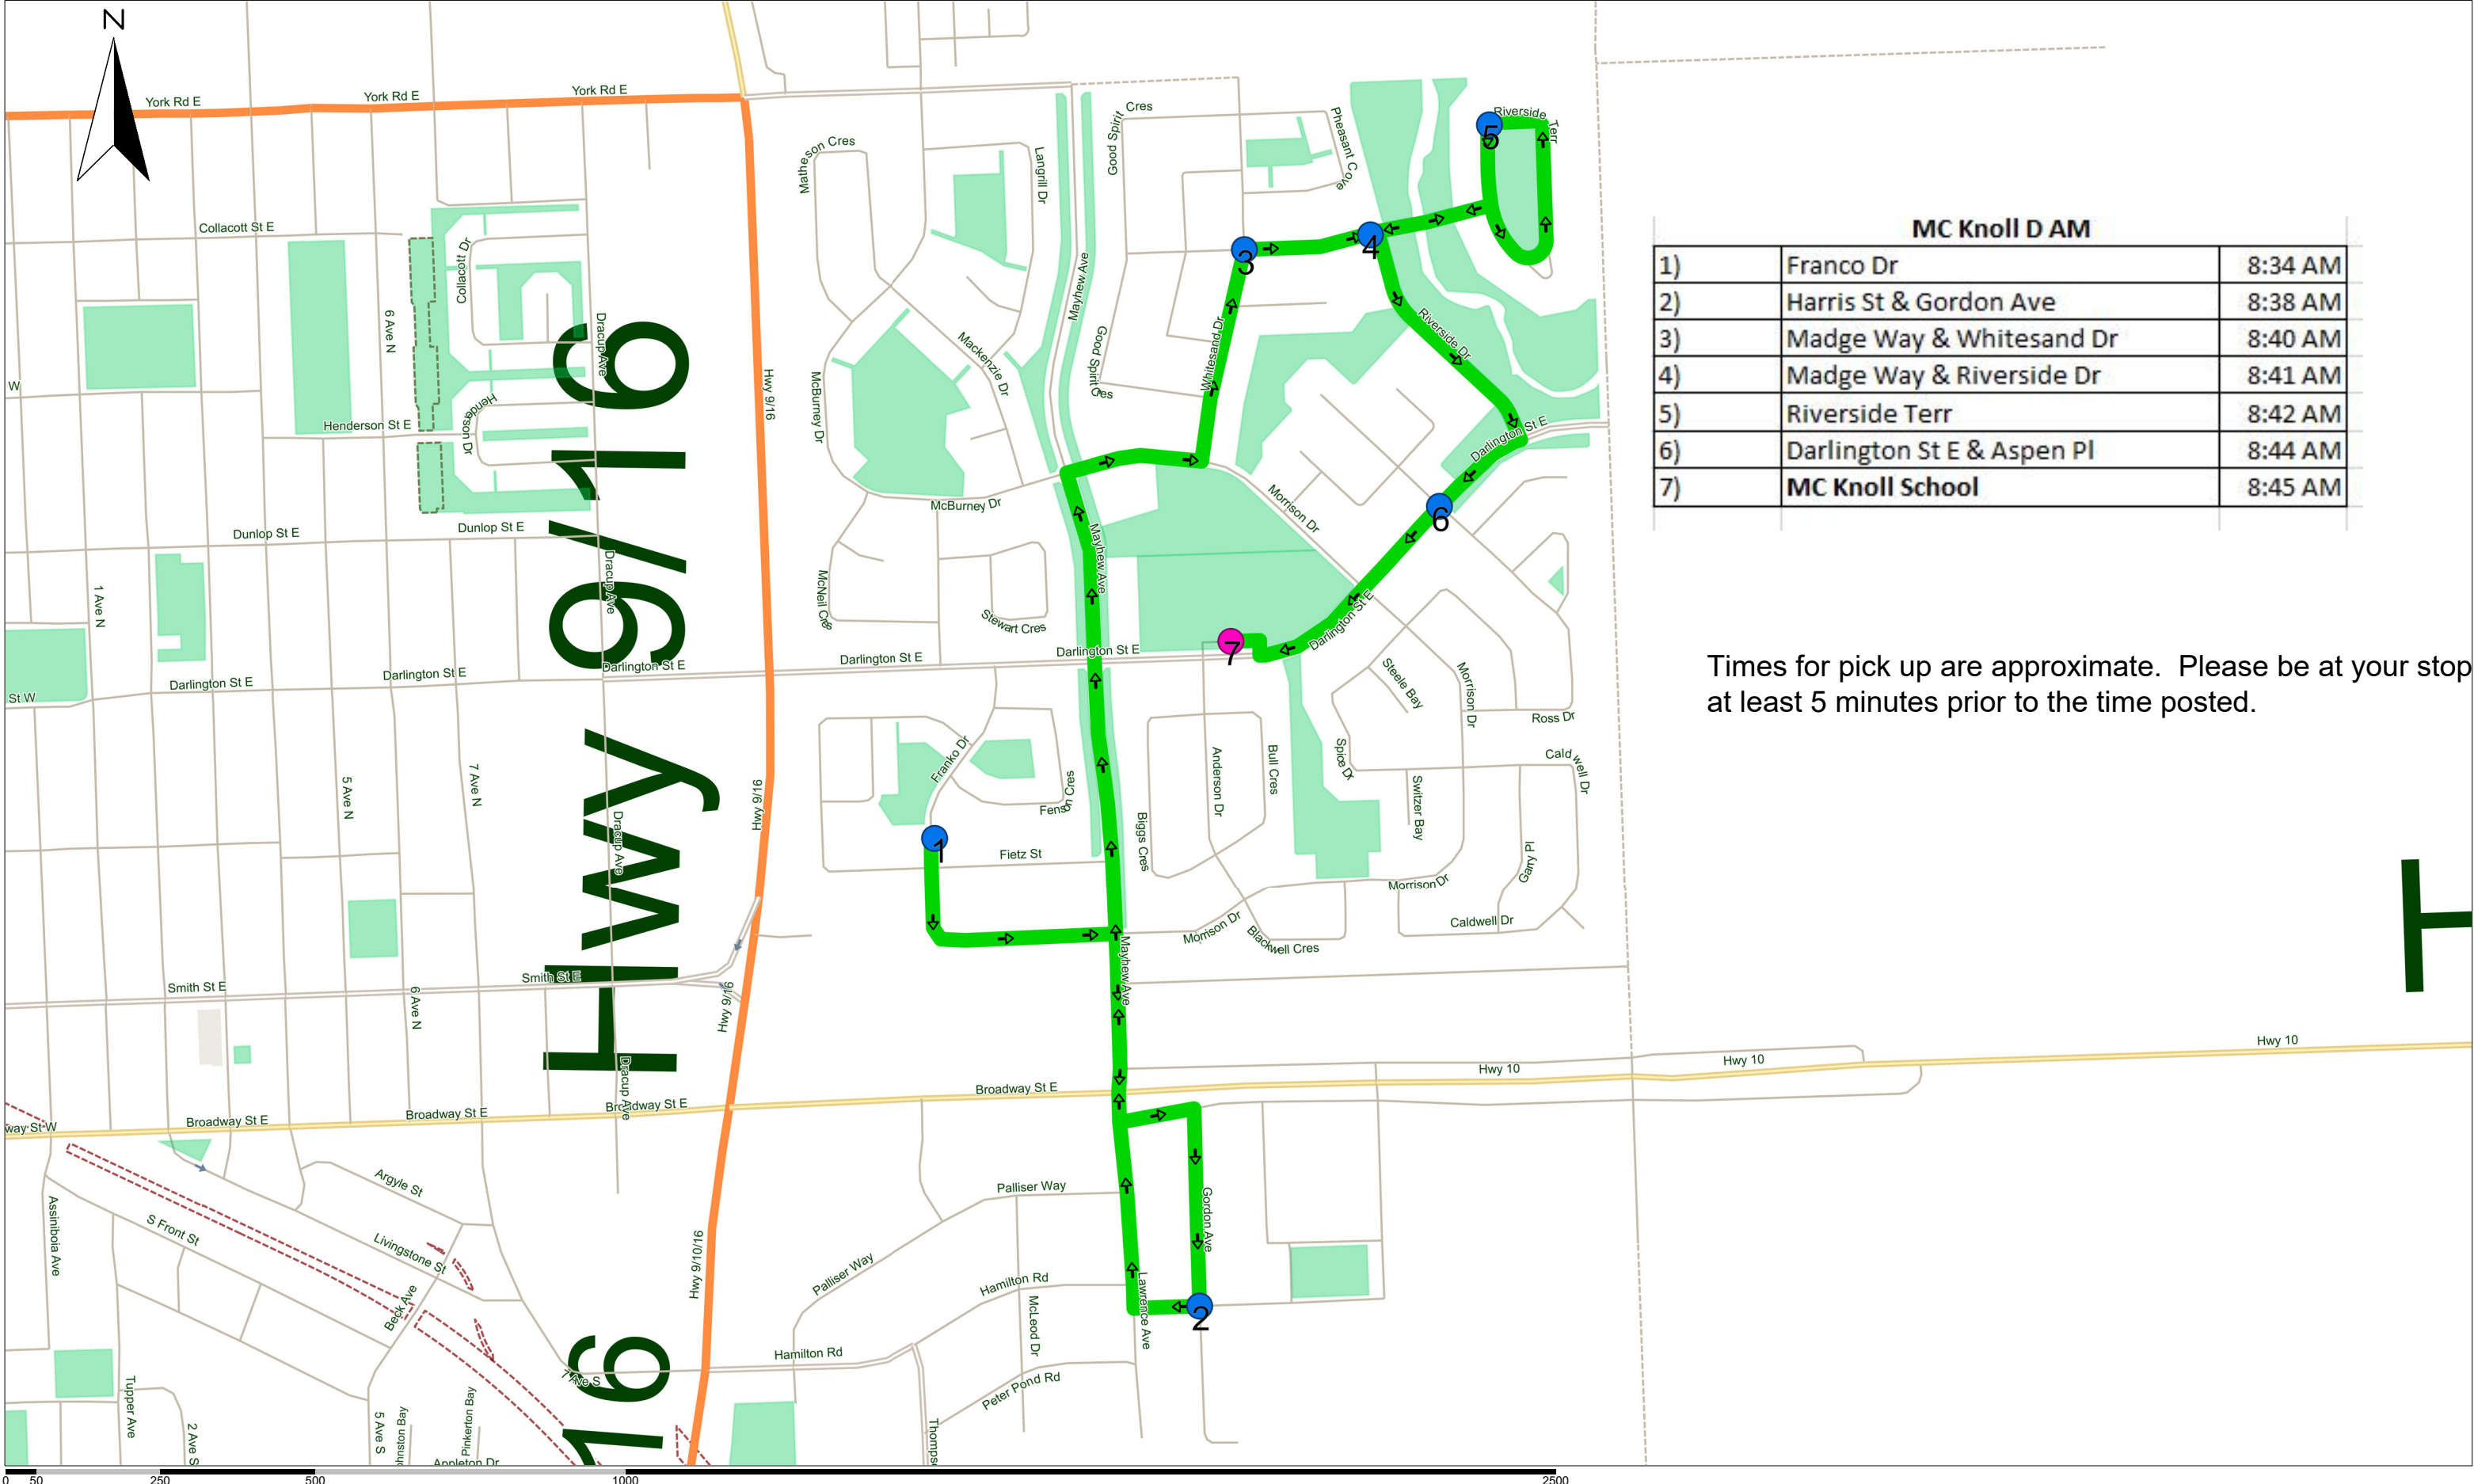

MC Knoll D AM - Brad Hanson Bus 16K 2022-2023

MC Knoll D AM		
1)	Franco Dr	8:34 AM
2)	Harris St & Gordon Ave	8:38 AM
3)	Madge Way & Whitesand Dr	8:40 AM
4)	Madge Way & Riverside Dr	8:41 AM
5)	Riverside Terr	8:42 AM
6)	Darlington St E & Aspen Pl	8:44 AM
7)	MC Knoll School	8:45 AM

Times for pick up are approximate. Please be at your stop at least 5 minutes prior to the time posted.