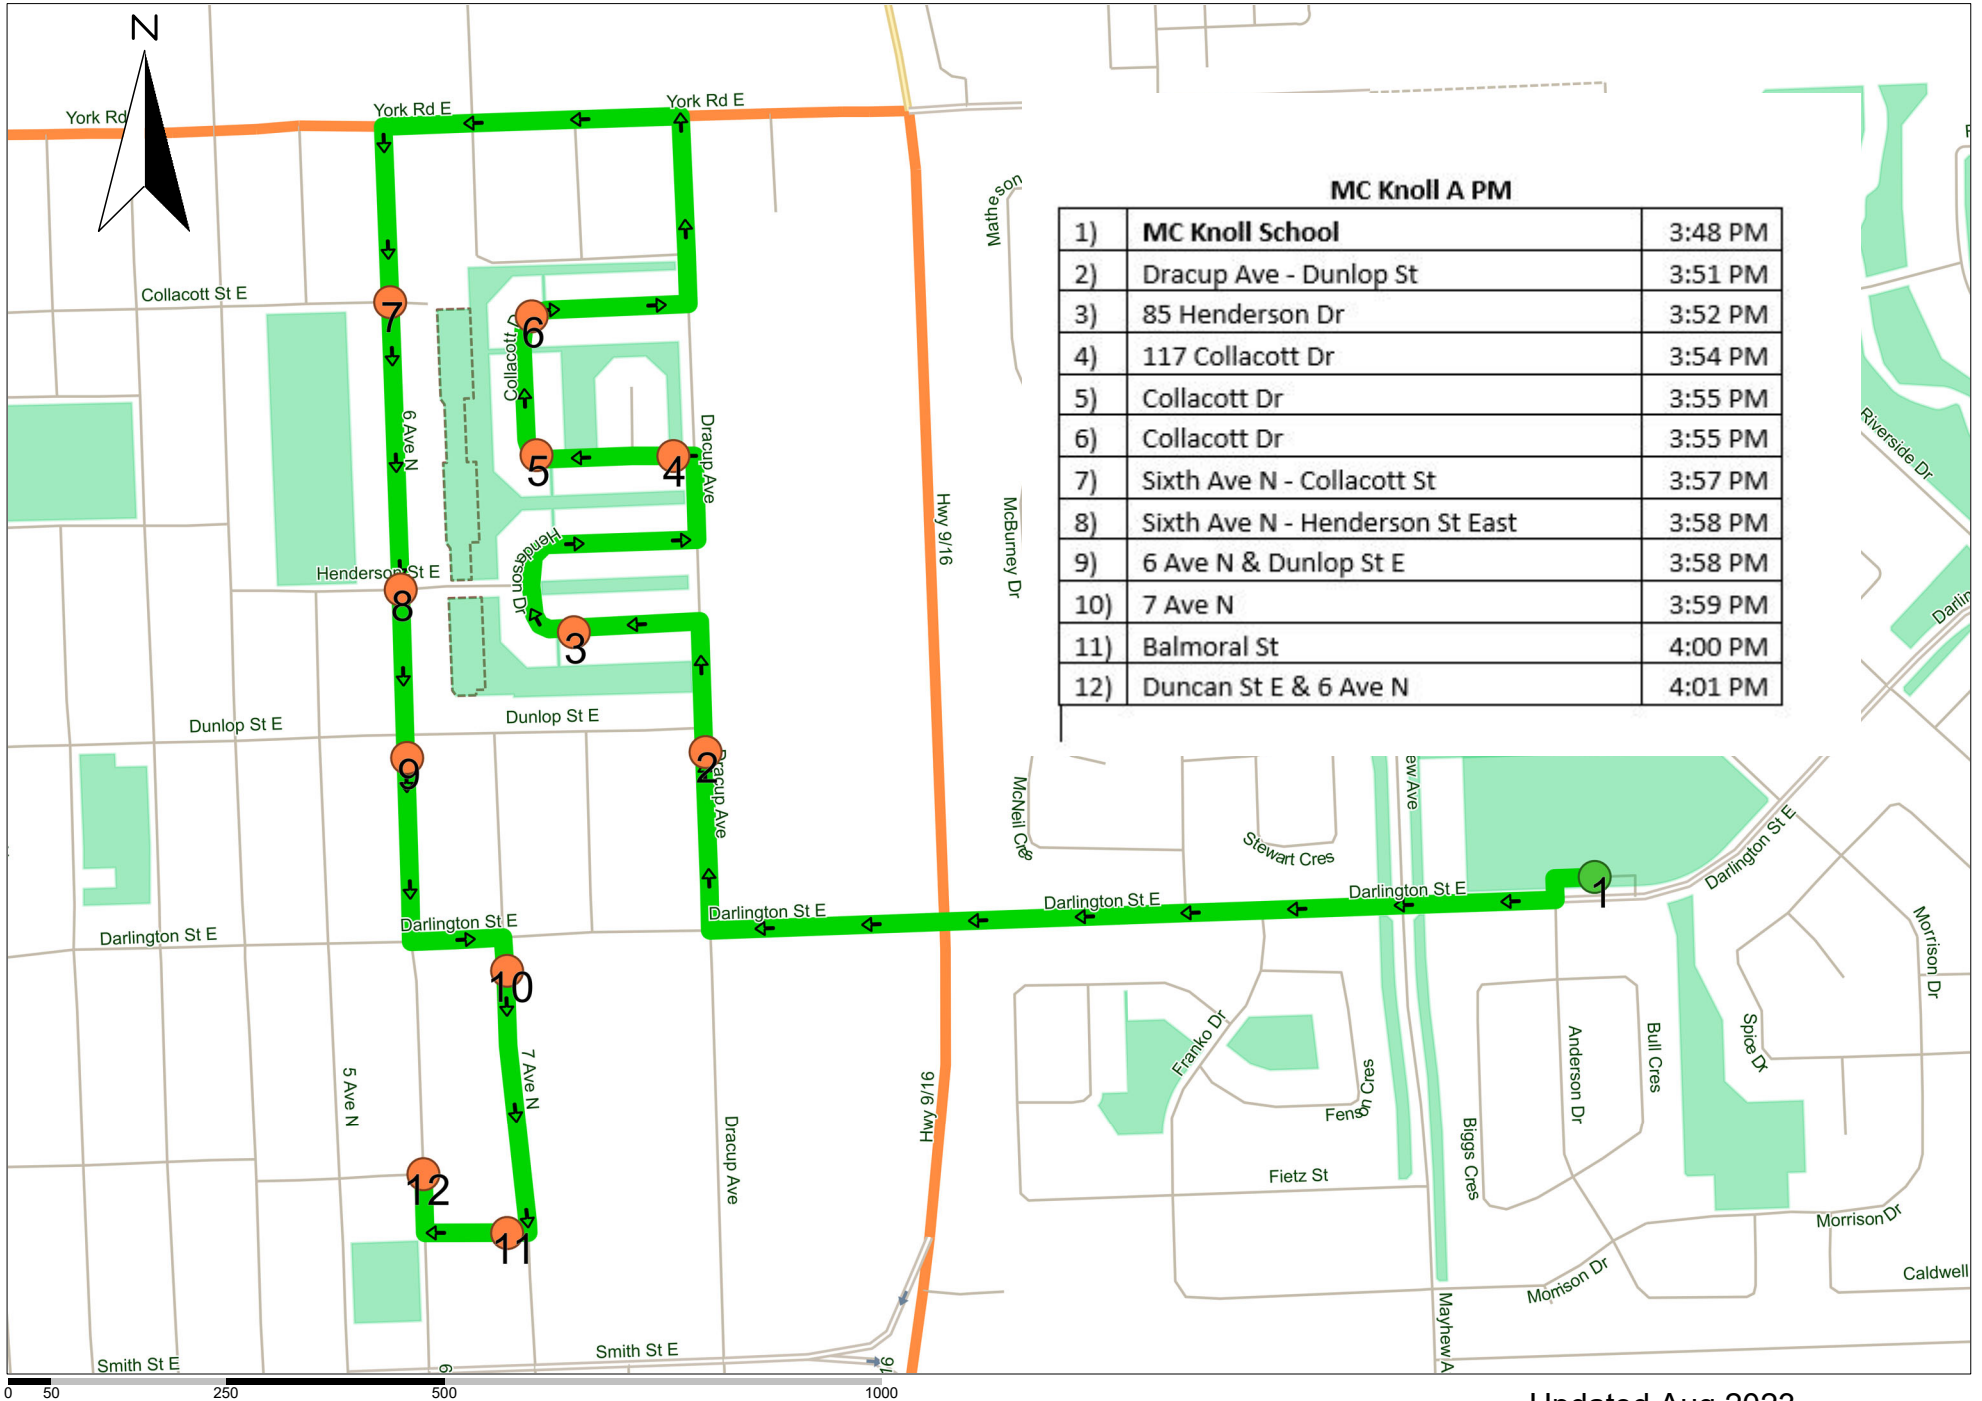

MC Knoll A PM - Les Diakow Bus 127- 2023-2024

MC Knoll A PM

1)	MC Knoll School	3:48 PM
2)	Dracup Ave - Dunlop St	3:51 PM
3)	85 Henderson Dr	3:52 PM
4)	117 Collacott Dr	3:54 PM
5)	Collacott Dr	3:55 PM
6)	Collacott Dr	3:55 PM
7)	Sixth Ave N - Collacott St	3:57 PM
8)	Sixth Ave N - Henderson St East	3:58 PM
9)	6 Ave N & Dunlop St E	3:58 PM
10)	7 Ave N	3:59 PM
11)	Balmoral St	4:00 PM
12)	Duncan St E & 6 Ave N	4:01 PM

Updated Aug 2023