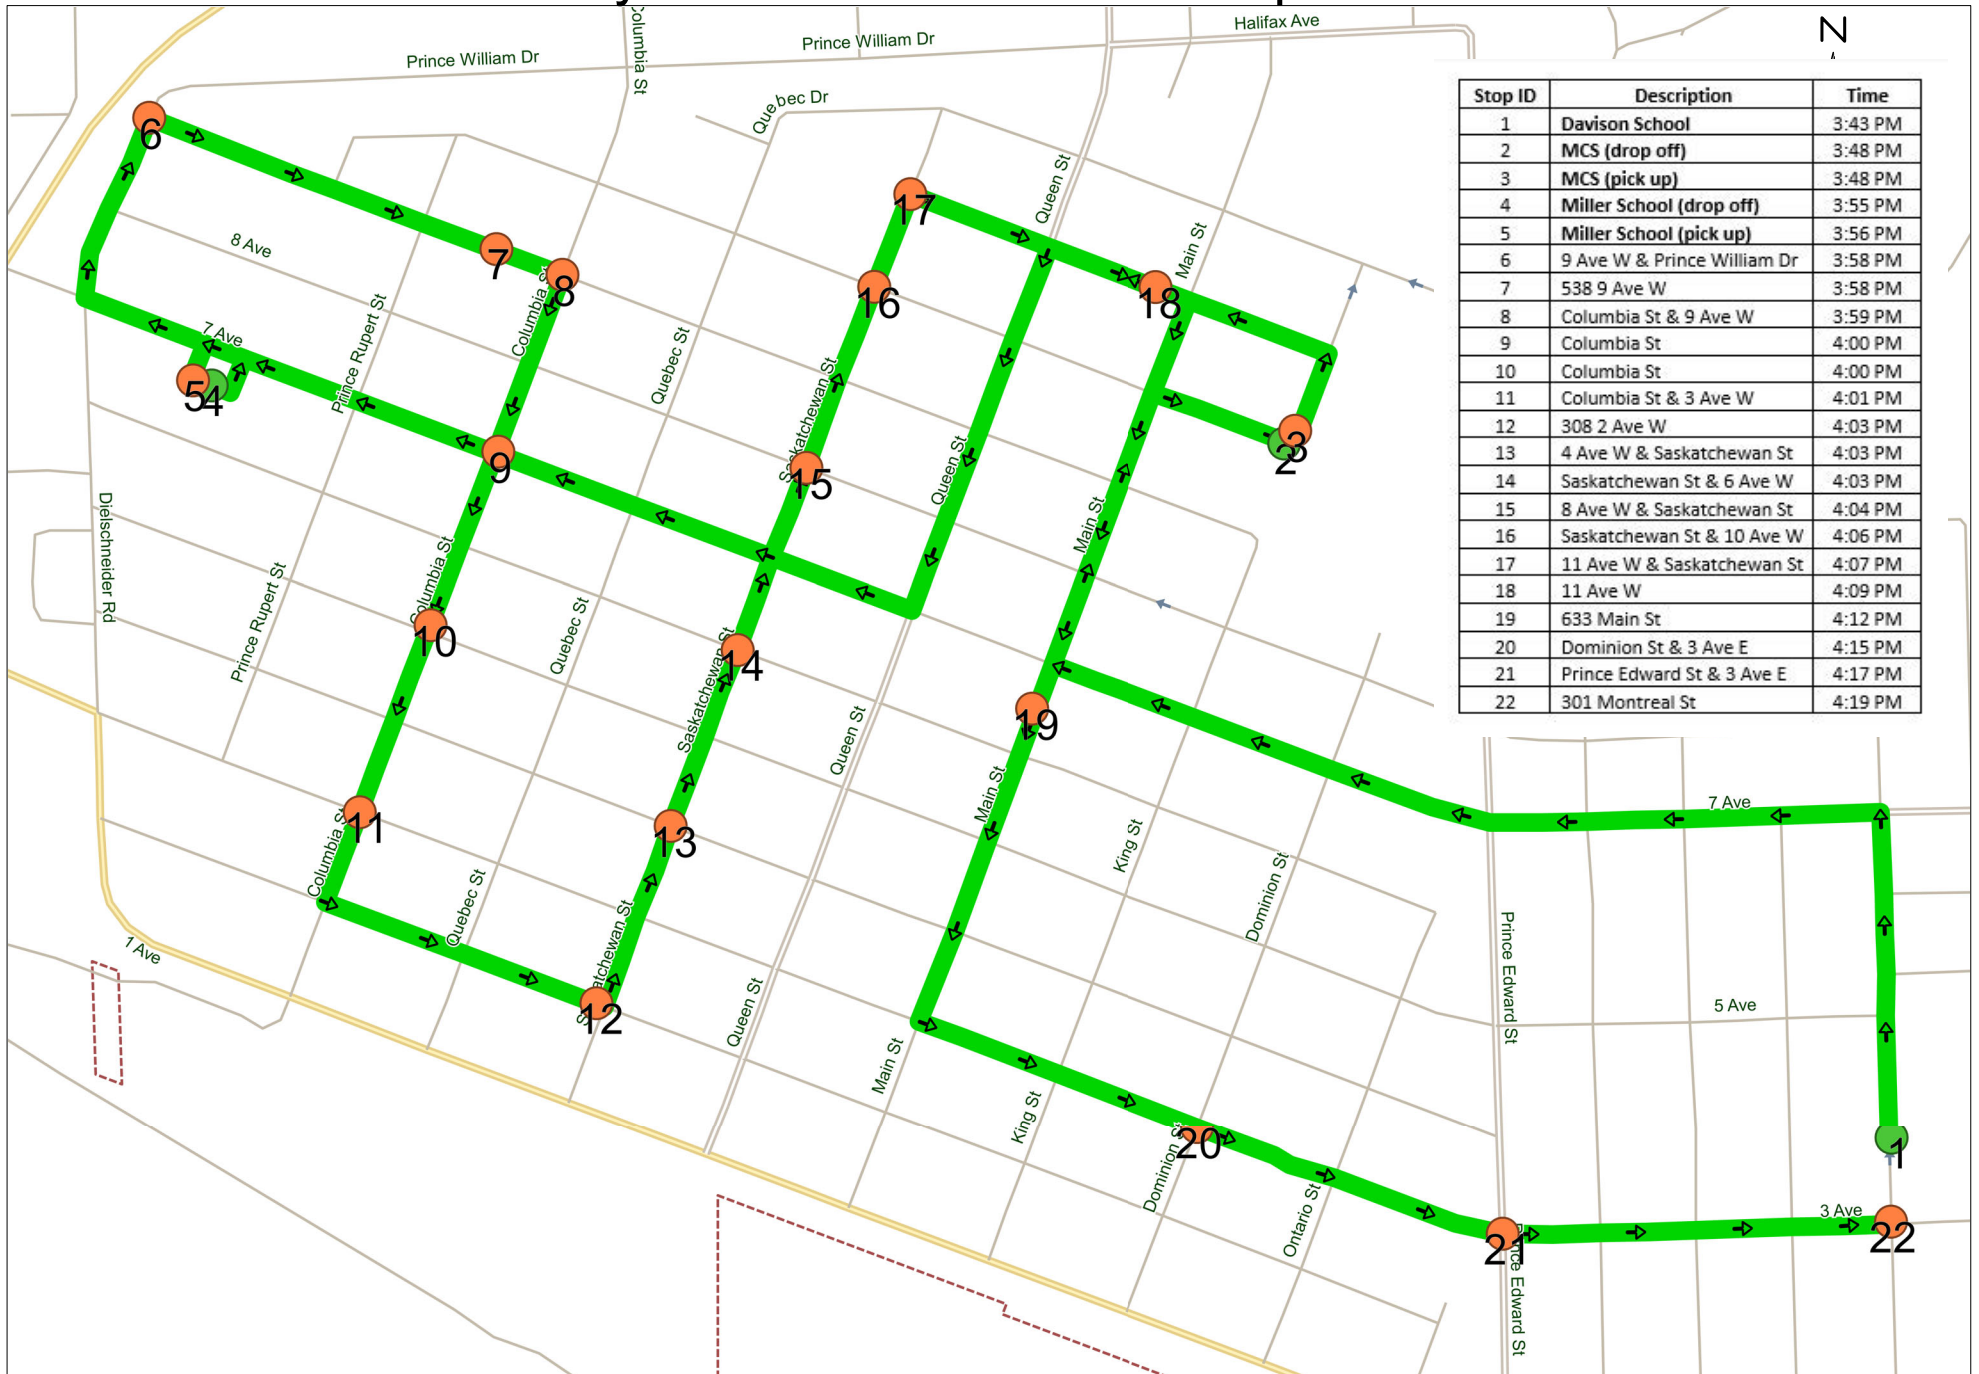

Melville City MIL/DAV/MCS PM - Loop 2 2023-2024

Stop ID	Description	Time
1	Davison School	3:43 PM
2	MCS (drop off)	3:48 PM
3	MCS (pick up)	3:48 PM
4	Miller School (drop off)	3:55 PM
5	Miller School (pick up)	3:56 PM
6	9 Ave W & Prince William Dr	3:58 PM
7	538 9 Ave W	3:58 PM
8	Columbia St & 9 Ave W	3:59 PM
9	Columbia St	4:00 PM
10	Columbia St	4:00 PM
11	Columbia St & 3 Ave W	4:01 PM
12	308 2 Ave W	4:03 PM
13	4 Ave W & Saskatchewan St	4:03 PM
14	Saskatchewan St & 6 Ave W	4:03 PM
15	8 Ave W & Saskatchewan St	4:04 PM
16	Saskatchewan St & 10 Ave W	4:06 PM
17	11 Ave W & Saskatchewan St	4:07 PM
18	11 Ave W	4:09 PM
19	633 Main St	4:12 PM
20	Dominion St & 3 Ave E	4:15 PM
21	Prince Edward St & 3 Ave E	4:17 PM
22	301 Montreal St	4:19 PM

Scale = 1 : 8811
0 50 250 500 1000

Updated Sept 2023