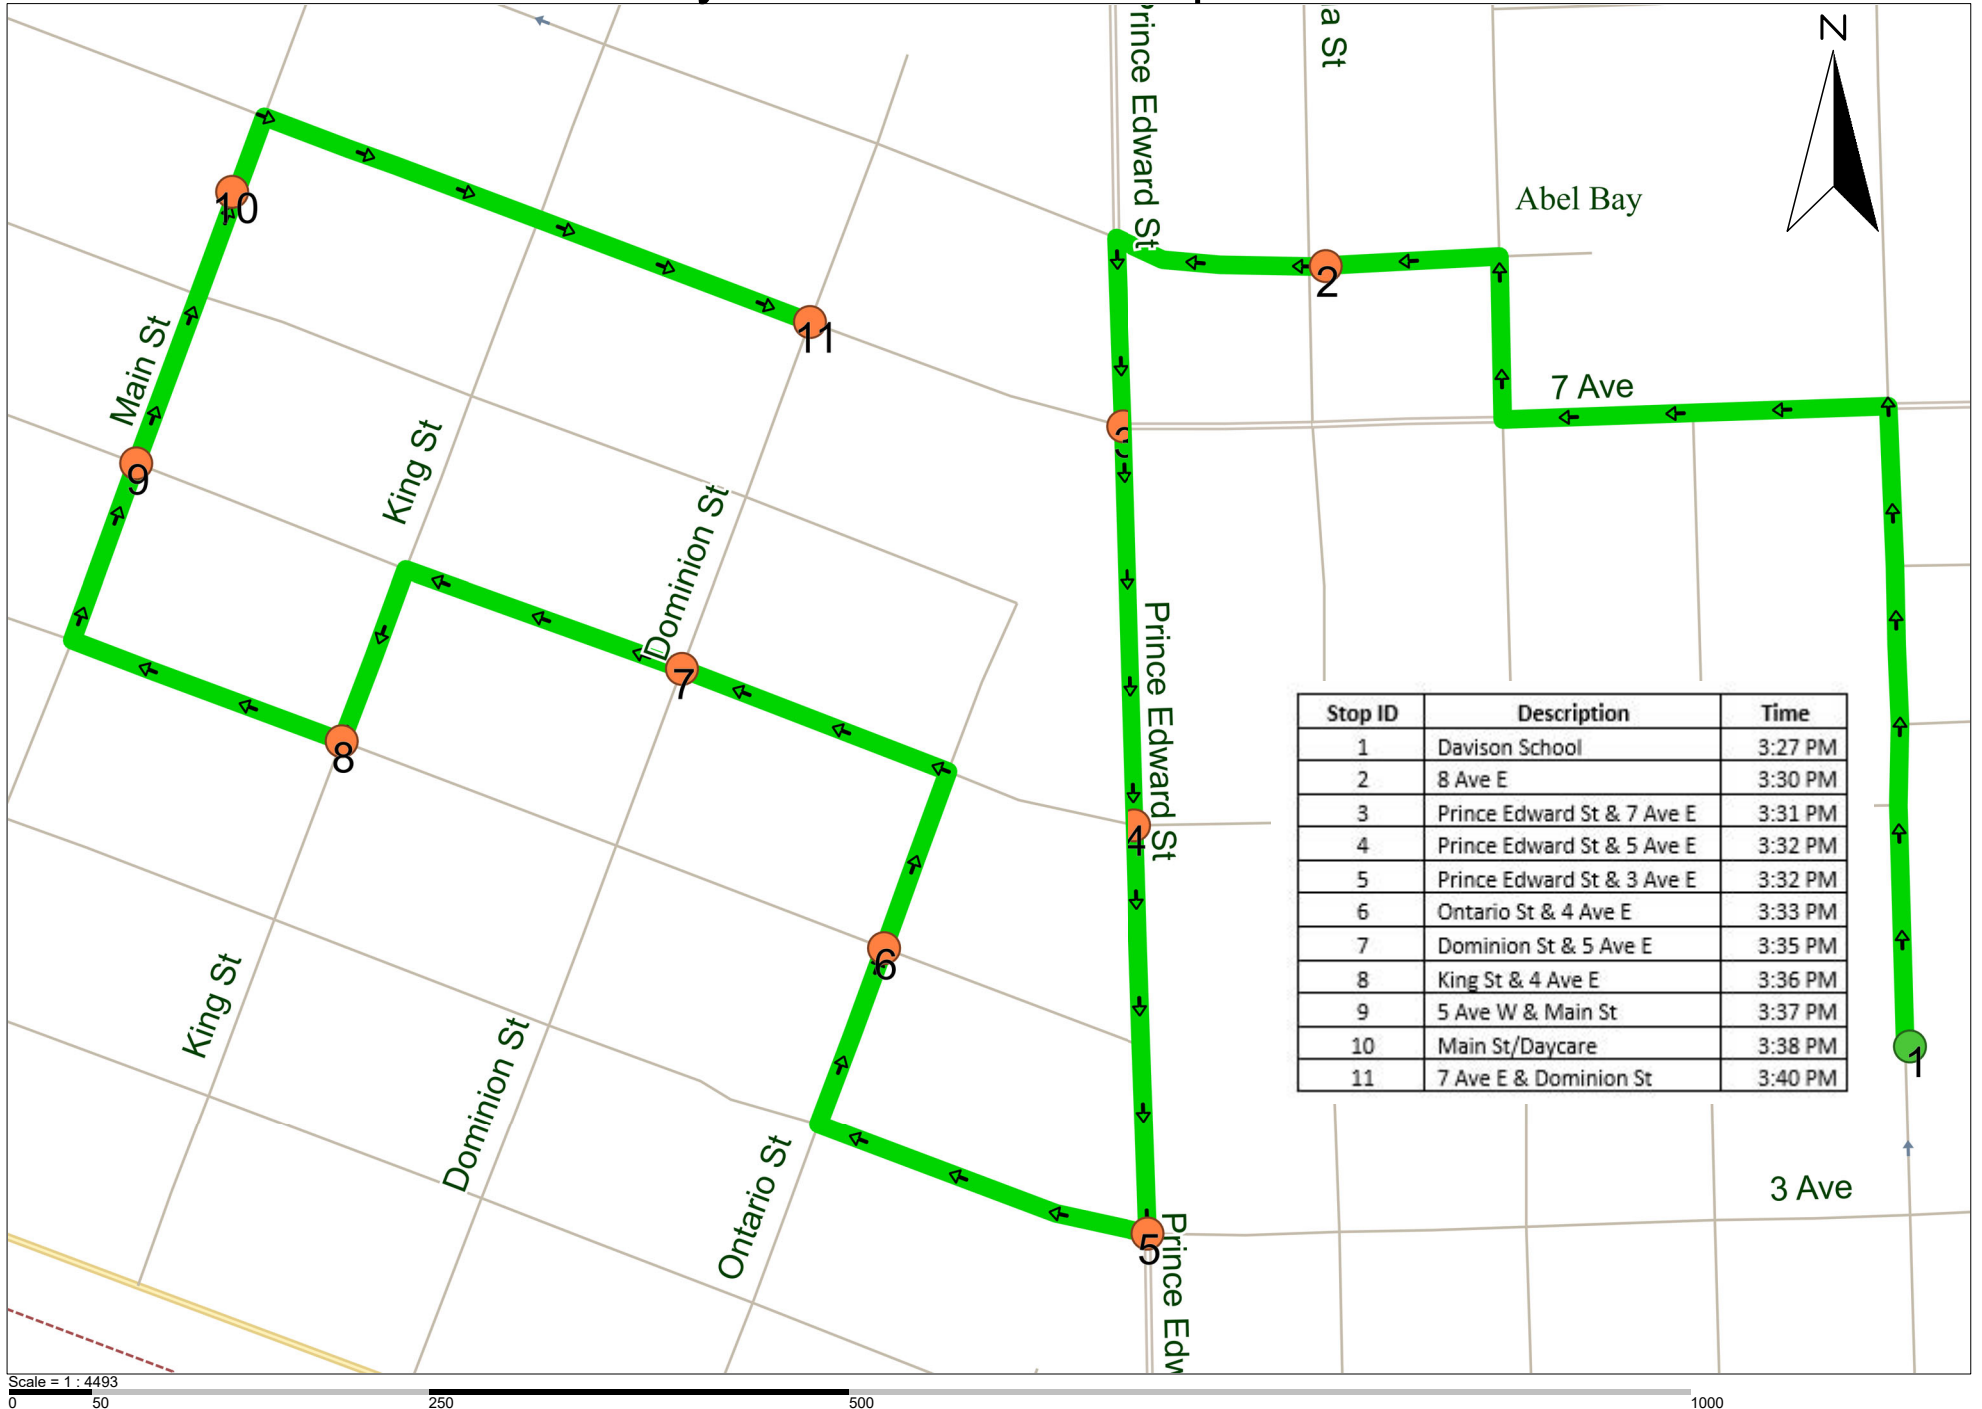

Stop ID	Description	Time
1	7 Ave E	8:10 AM
2	7 Ave E	8:11 AM
3	Main St/Away We Grow	8:12 AM
4	5 Ave W & Main St	8:13 AM
5	4 Ave E	8:14 AM
6	Dominion St	8:15 AM
7	Ontario St & 4 Ave E	8:16 AM
8	471 3 Ave E	8:17 AM
9	Prince Edward St & 5 Ave E	8:18 AM
10	Prince Edward St & 7 Ave E	8:19 AM
11	8 Ave E	8:20 AM
12	<b>Davison School</b>	8:25 AM
13	633 Main St	8:29 AM
14	<b>MCS</b>	8:32 AM
15	116 11 Ave W	8:33 AM
16	Saskatchewan St	8:34 AM
17	Saskatchewan St & 10 Ave W	8:34 AM
18	Saskatchewan St	8:35 AM
19	Saskatchewan St & 6 Ave W	8:35 AM
20	Saskatchewan St	8:35 AM
21	308 2 Ave W	8:36 AM
22	Columbia St	8:38 AM
23	Columbia St	8:39 AM
24	Columbia St	8:40 AM
25	Columbia St & 9 Ave W	8:41 AM
26	527 9 Ave W	8:42 AM
27	9 Ave W & Prince William Dr	8:42 AM
28	<b>Miller (drop off)</b>	8:43 AM
29	<b>Miller (pick up)</b>	8:44 AM
30	<b>Davison School (drop off)</b>	8:50 AM
31	<b>Davison School (pick up)</b>	8:51 AM
32	<b>MCS</b>	8:55 AM

# Melville City Davison PM - Loop 1 2023-2024

Stop ID	Description	Time
1	Davison School	3:27 PM
2	8 Ave E	3:30 PM
3	Prince Edward St & 7 Ave E	3:31 PM
4	Prince Edward St & 5 Ave E	3:32 PM
5	Prince Edward St & 3 Ave E	3:32 PM
6	Ontario St & 4 Ave E	3:33 PM
7	Dominion St & 5 Ave E	3:35 PM
8	King St & 4 Ave E	3:36 PM
9	5 Ave W & Main St	3:37 PM
10	Main St/Daycare	3:38 PM
11	7 Ave E & Dominion St	3:40 PM