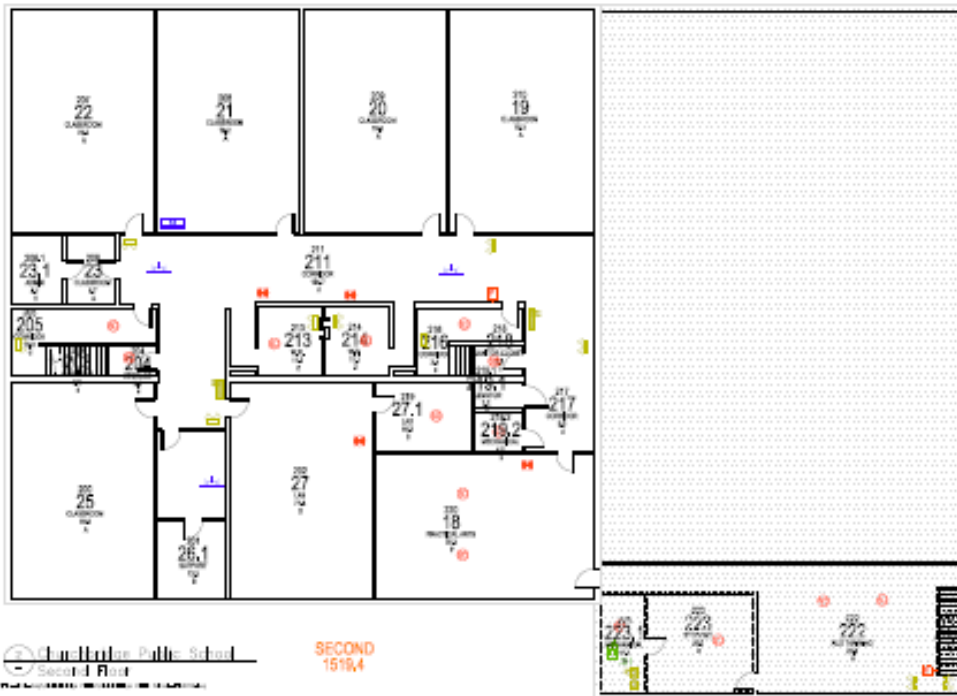

Welcome to Churchbridge Public School

School Details	
Grade Configuration	K – 12
Size	2904 m ² (31,258 ft ²)
Original Build Date	1965
Addition(s)	1970 – Gymnasium 1974 – Kindergarten Room and Offices
Enrollment as of September 30, 2021	187
Classrooms	11
Gymnasiums	1
PAA, Library, Band and Other	PAA (off site), Library, Home Economics, Garden and Greenhouse, Outdoor Classroom, and Lama

Churchbridge is a K-12 facility with an enrolment of 187 students. It boasts a traditional design within the footprint of the school with classrooms up and down, home economics, science lab, library, and a gymnasium. Once you step into the school yard you will see innovative items such as a green house, garden space, an outdoor classroom, and a penned area currently occupied by a pair of alpacas, Bob and George.

Main Entrance Area:

Main Level Classroom:

2nd Level Classrooms:

Kindergarten / Band Room:

Home Economics Space:

Science Lab:

Library:

Offsite Millwright Shop (PAA):