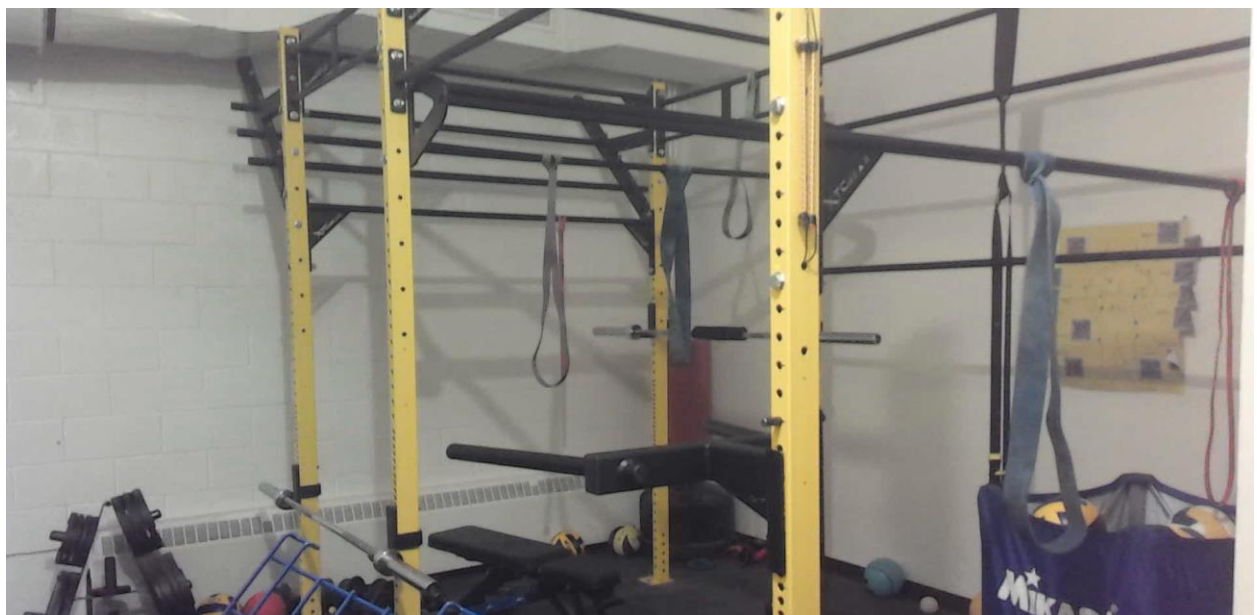

Churchbridge is a K-12 facility with an enrolment of 187 students. It boasts a traditional design within the footprint of the school with classrooms up and down, home economics, science lab, library, and a gymnasium. Once you step into the school yard you will see innovative items such as a green house, garden space, an outdoor classroom, and a penned area currently occupied by a pair of alpacas, Bob and George.

Main Entrance Area:

Main Level Classroom:

2nd Level Classrooms:

Kindergarten / Band Room:

Home Economics Space:

Science Lab:

Library:

Offsite Millwright Shop (PAA):

Washrooms:

Gymnasium:

Outdoors:

Outdoor Classroom:

Greenhouse:

Alpaca Pen:

Recently completed projects:

- Gymnasium Renovation
- Roof Replacement
- Washroom Renovation (Upstairs and Downstairs)