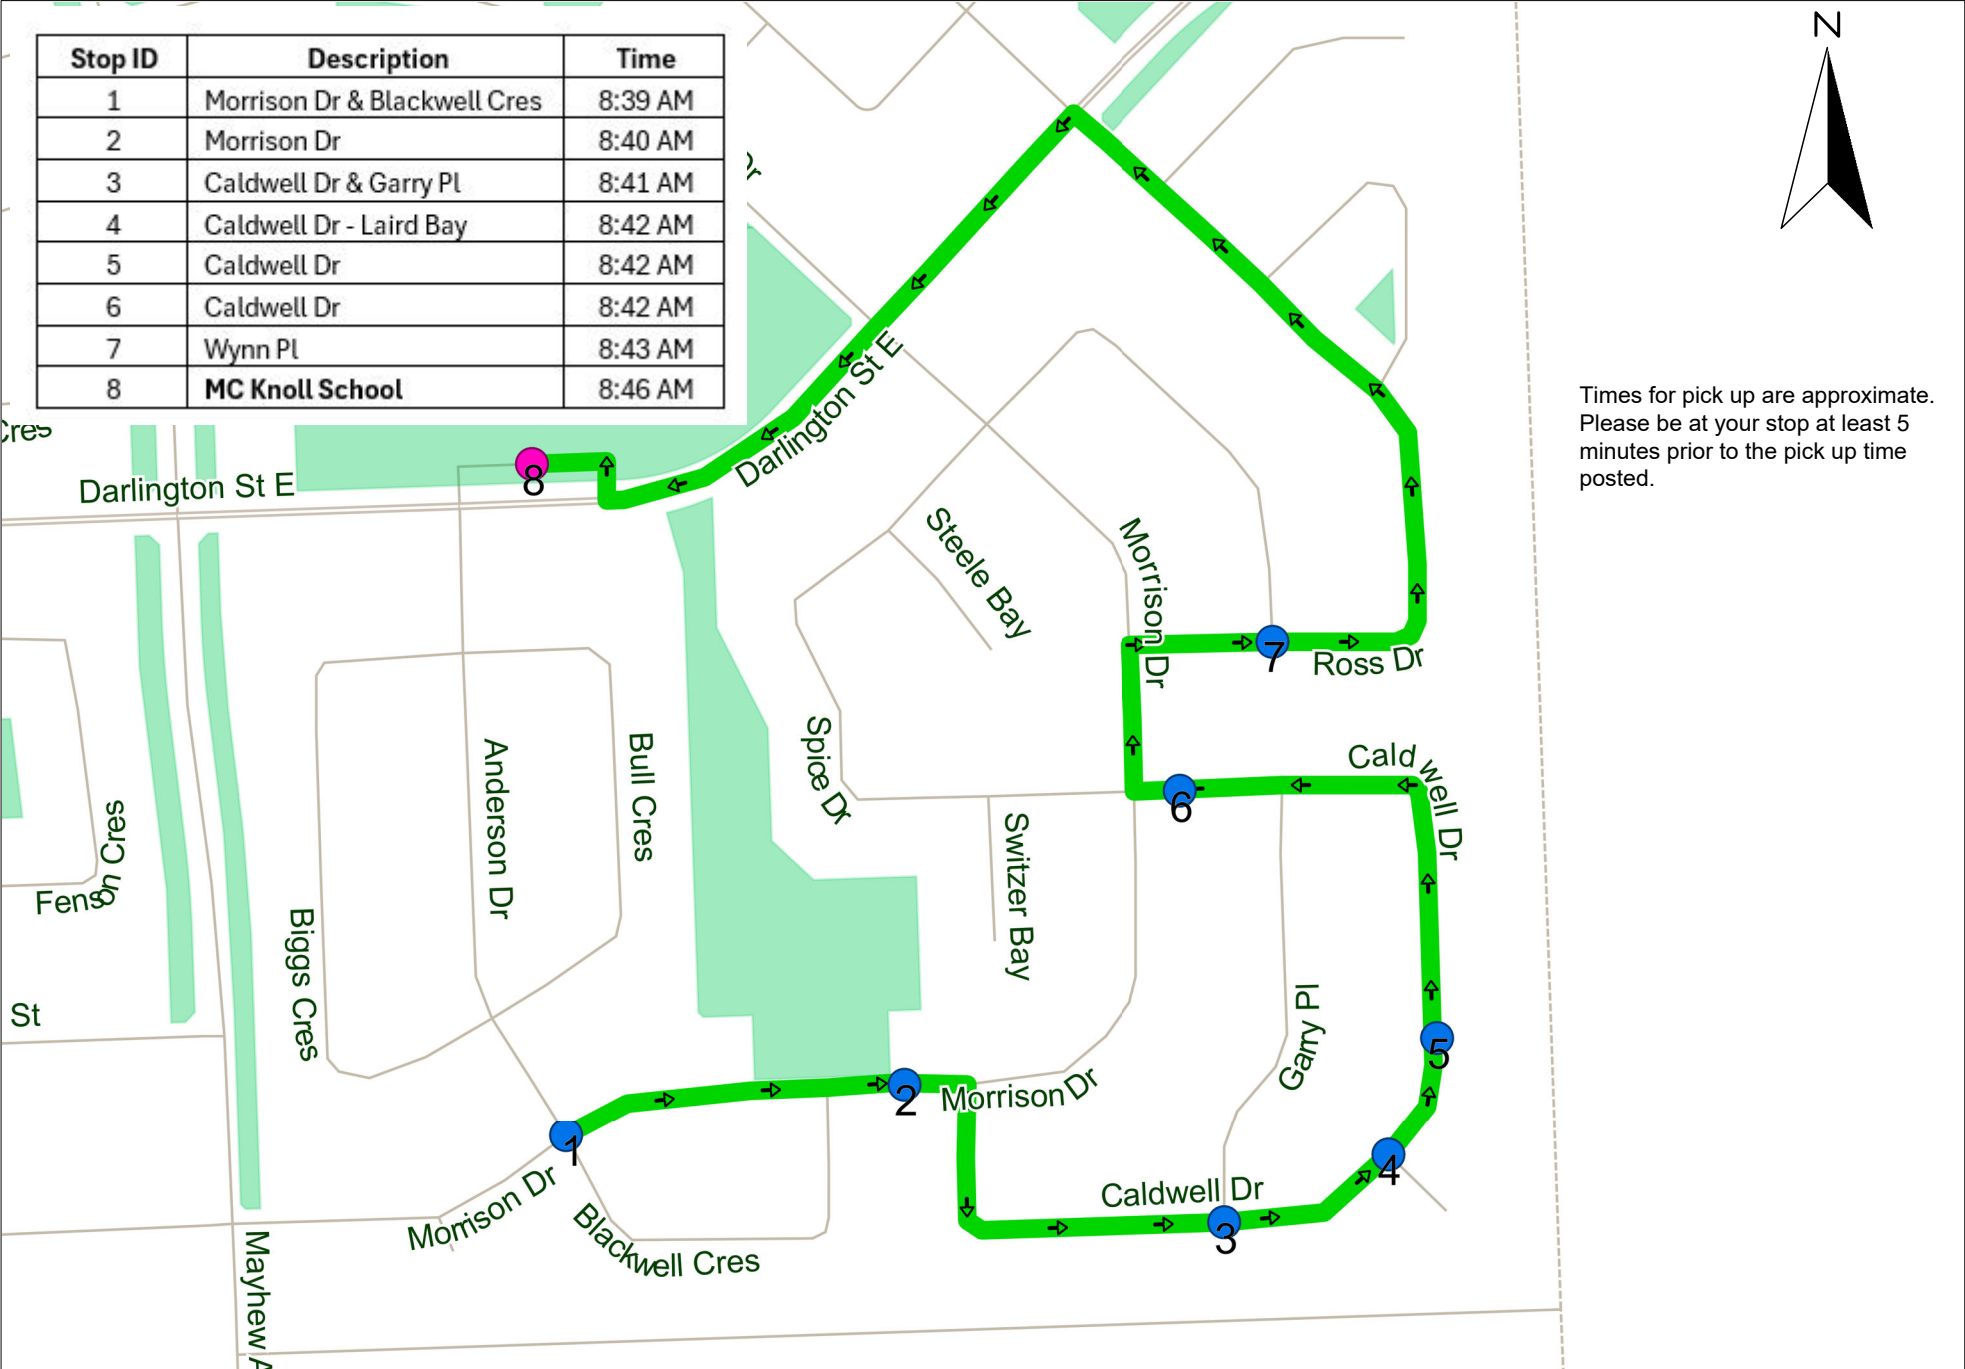

Stop ID	Description	Time
1	Morrison Dr & Blackwell Cres	8:39 AM
2	Morrison Dr	8:40 AM
3	Caldwell Dr & Garry Pl	8:41 AM
4	Caldwell Dr - Laird Bay	8:42 AM
5	Caldwell Dr	8:42 AM
6	Caldwell Dr	8:42 AM
7	Wynn Pl	8:43 AM
8	MC Knoll School	8:46 AM

MC Knoll D AM - Brad Hanson- Bus 16K- 2024-2025

MC Knoll D AM		
1	Franko Dr	8:37 AM
2	Harris St - Gordon Ave	8:41 AM
3	Whitesand Dr & Madge Way	8:44 AM
4	Madge Way & Riverside Dr	8:45 AM
5	Riverside Terr	8:46 AM
6	Darlington St E & Aspen Pl	8:47 AM
7	MC Knoll School	8:49 AM

Times for pick up are approximate. Please be at your stop at least 5 minutes prior to the time posted.

MC Knoll A PM - Calvin Trost - Bus 127- 2024-2025

MC Knoll A PM

1)	MC Knoll School	3:48 PM
2)	Dracup Ave - Dunlop St	3:51 PM
3)	85 Henderson Dr	3:52 PM
4)	117 Collacott Dr	3:54 PM
5)	Collacott Dr	3:55 PM
6)	Collacott Dr	3:55 PM
7)	Sixth Ave N - Collacott St	3:57 PM
8)	Sixth Ave N - Henderson St East	3:58 PM
9)	6 Ave N & Dunlop St E	3:58 PM
10)	7 Ave N	3:59 PM
11)	Balmoral St	4:00 PM
12)	Duncan St E & 6 Ave N	4:01 PM

Scale = 1 : 4696

MC Knoll C PM - Brad Hanson- Bus 16K - 2024-2025

MC Knoll C PM

1)	MC Knoll School	3:35 PM
2)	Madge Way & Whitesand Dr	3:39 PM
3)	Madge Way & Riverside Dr	3:40 PM
4)	25 Riverside Terr	3:40 PM
5)	Darlington St E	3:41 PM
6)	Franco Dr	3:44 PM
7)	Rae Ave	3:47 PM
8)	Harris St & Gordon Ave	3:48 PM
9)	McBurney Dr & Mackenzie Dr	3:50 AM
10)	McNeil Cres & Moritz Bay	3:52 PM
11)	Mackenzie Dr & McBurney Dr	3:54 PM
12)	McBurney Dr & Langrill Dr	3:55 PM