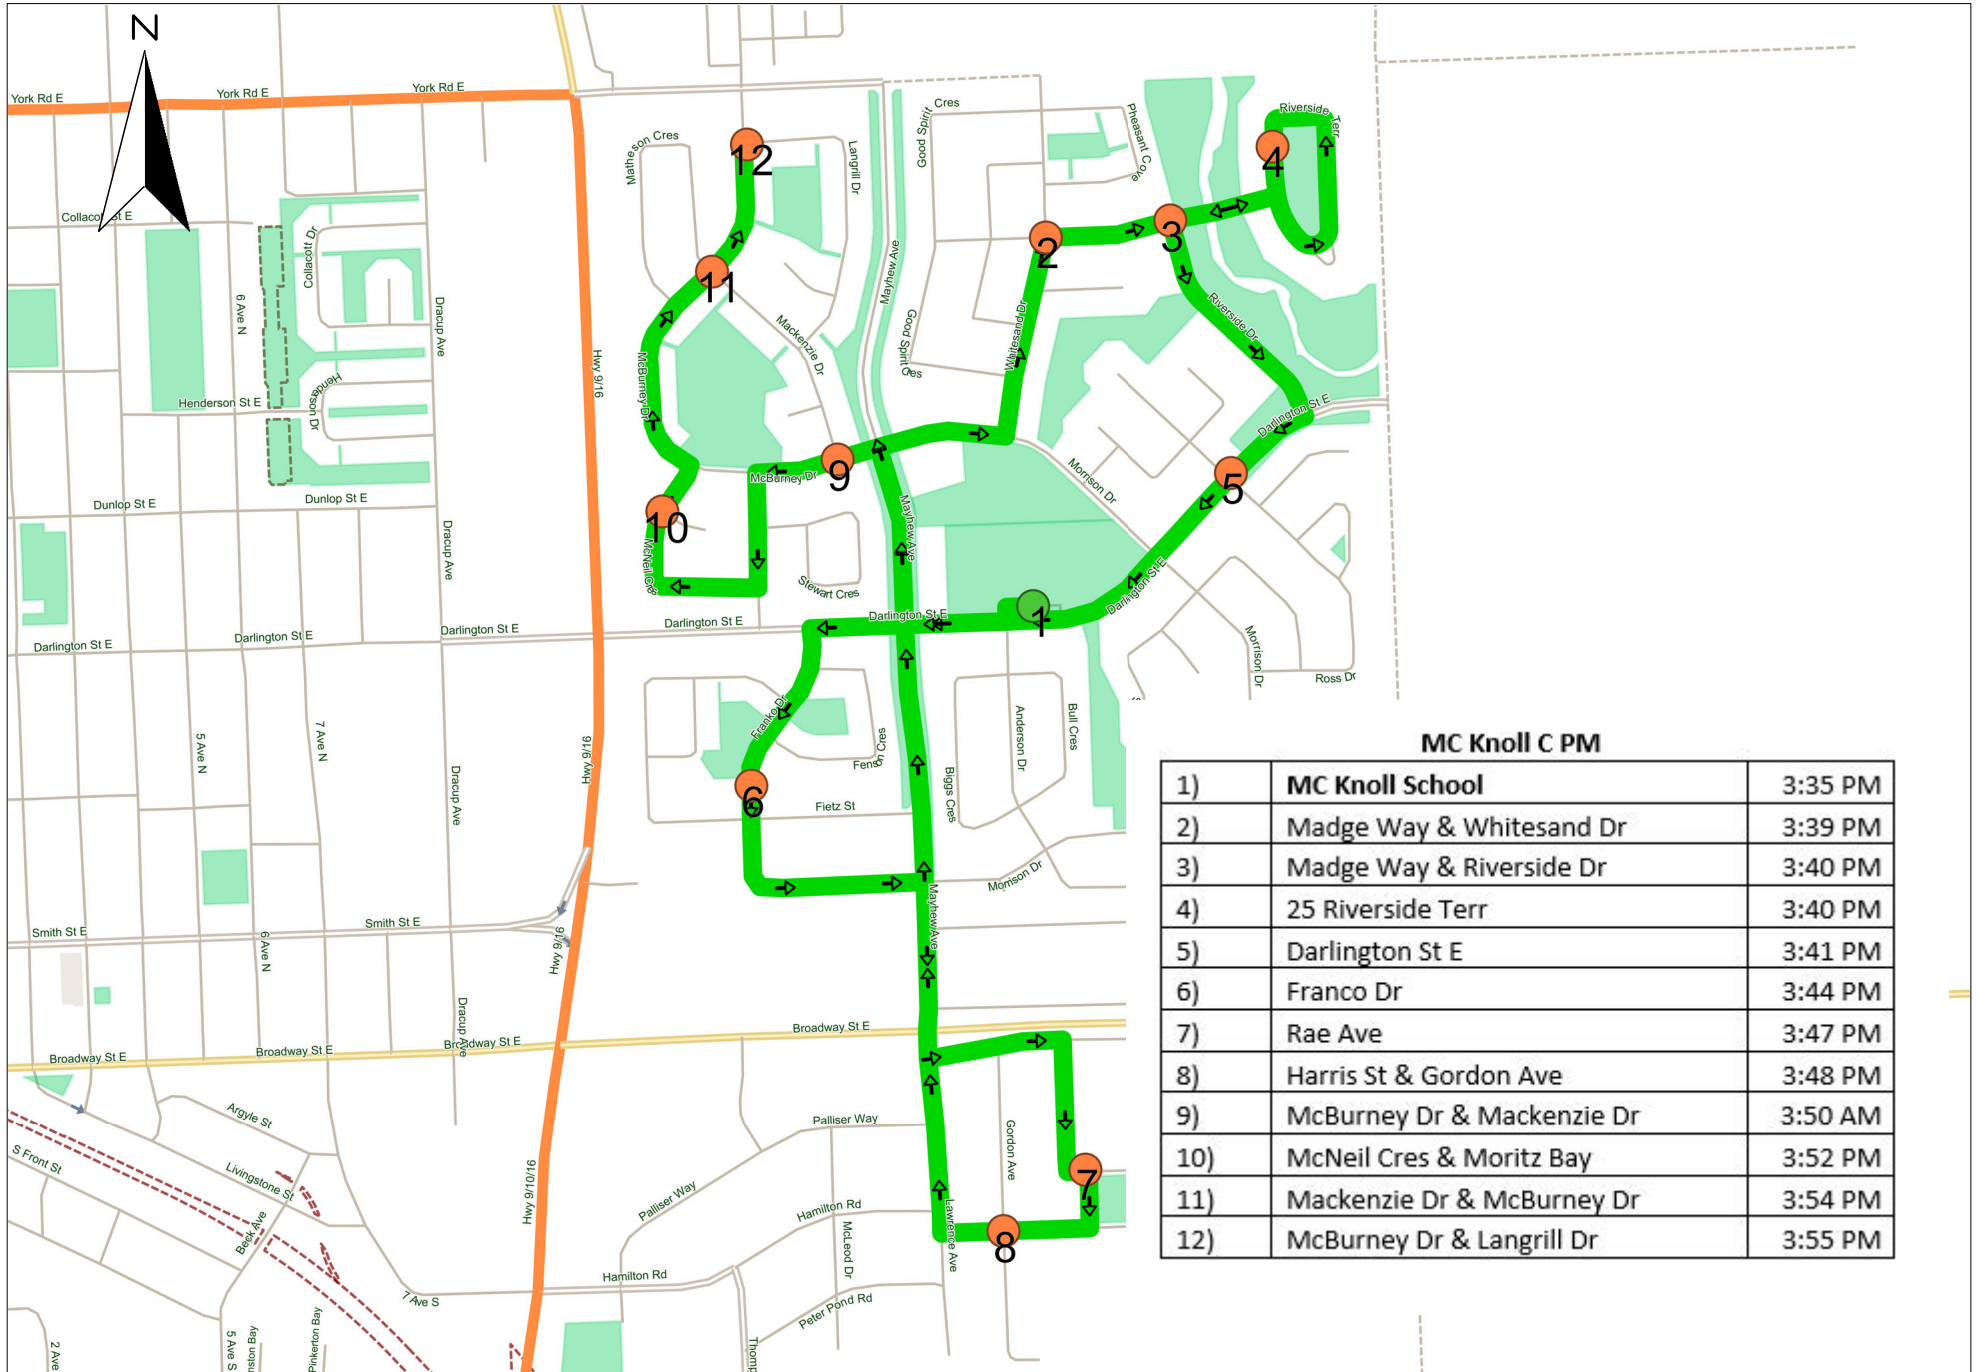

MC Knoll C PM - Brad Hanson- Bus 16K - 2024-2025

MC Knoll C PM

1)	MC Knoll School	3:35 PM
2)	Madge Way & Whitesand Dr	3:39 PM
3)	Madge Way & Riverside Dr	3:40 PM
4)	25 Riverside Terr	3:40 PM
5)	Darlington St E	3:41 PM
6)	Franco Dr	3:44 PM
7)	Rae Ave	3:47 PM
8)	Harris St & Gordon Ave	3:48 PM
9)	McBurney Dr & Mackenzie Dr	3:50 AM
10)	McNeil Cres & Moritz Bay	3:52 PM
11)	Mackenzie Dr & McBurney Dr	3:54 PM
12)	McBurney Dr & Langrill Dr	3:55 PM

250

500

1000

2500

Updated Aug 2024