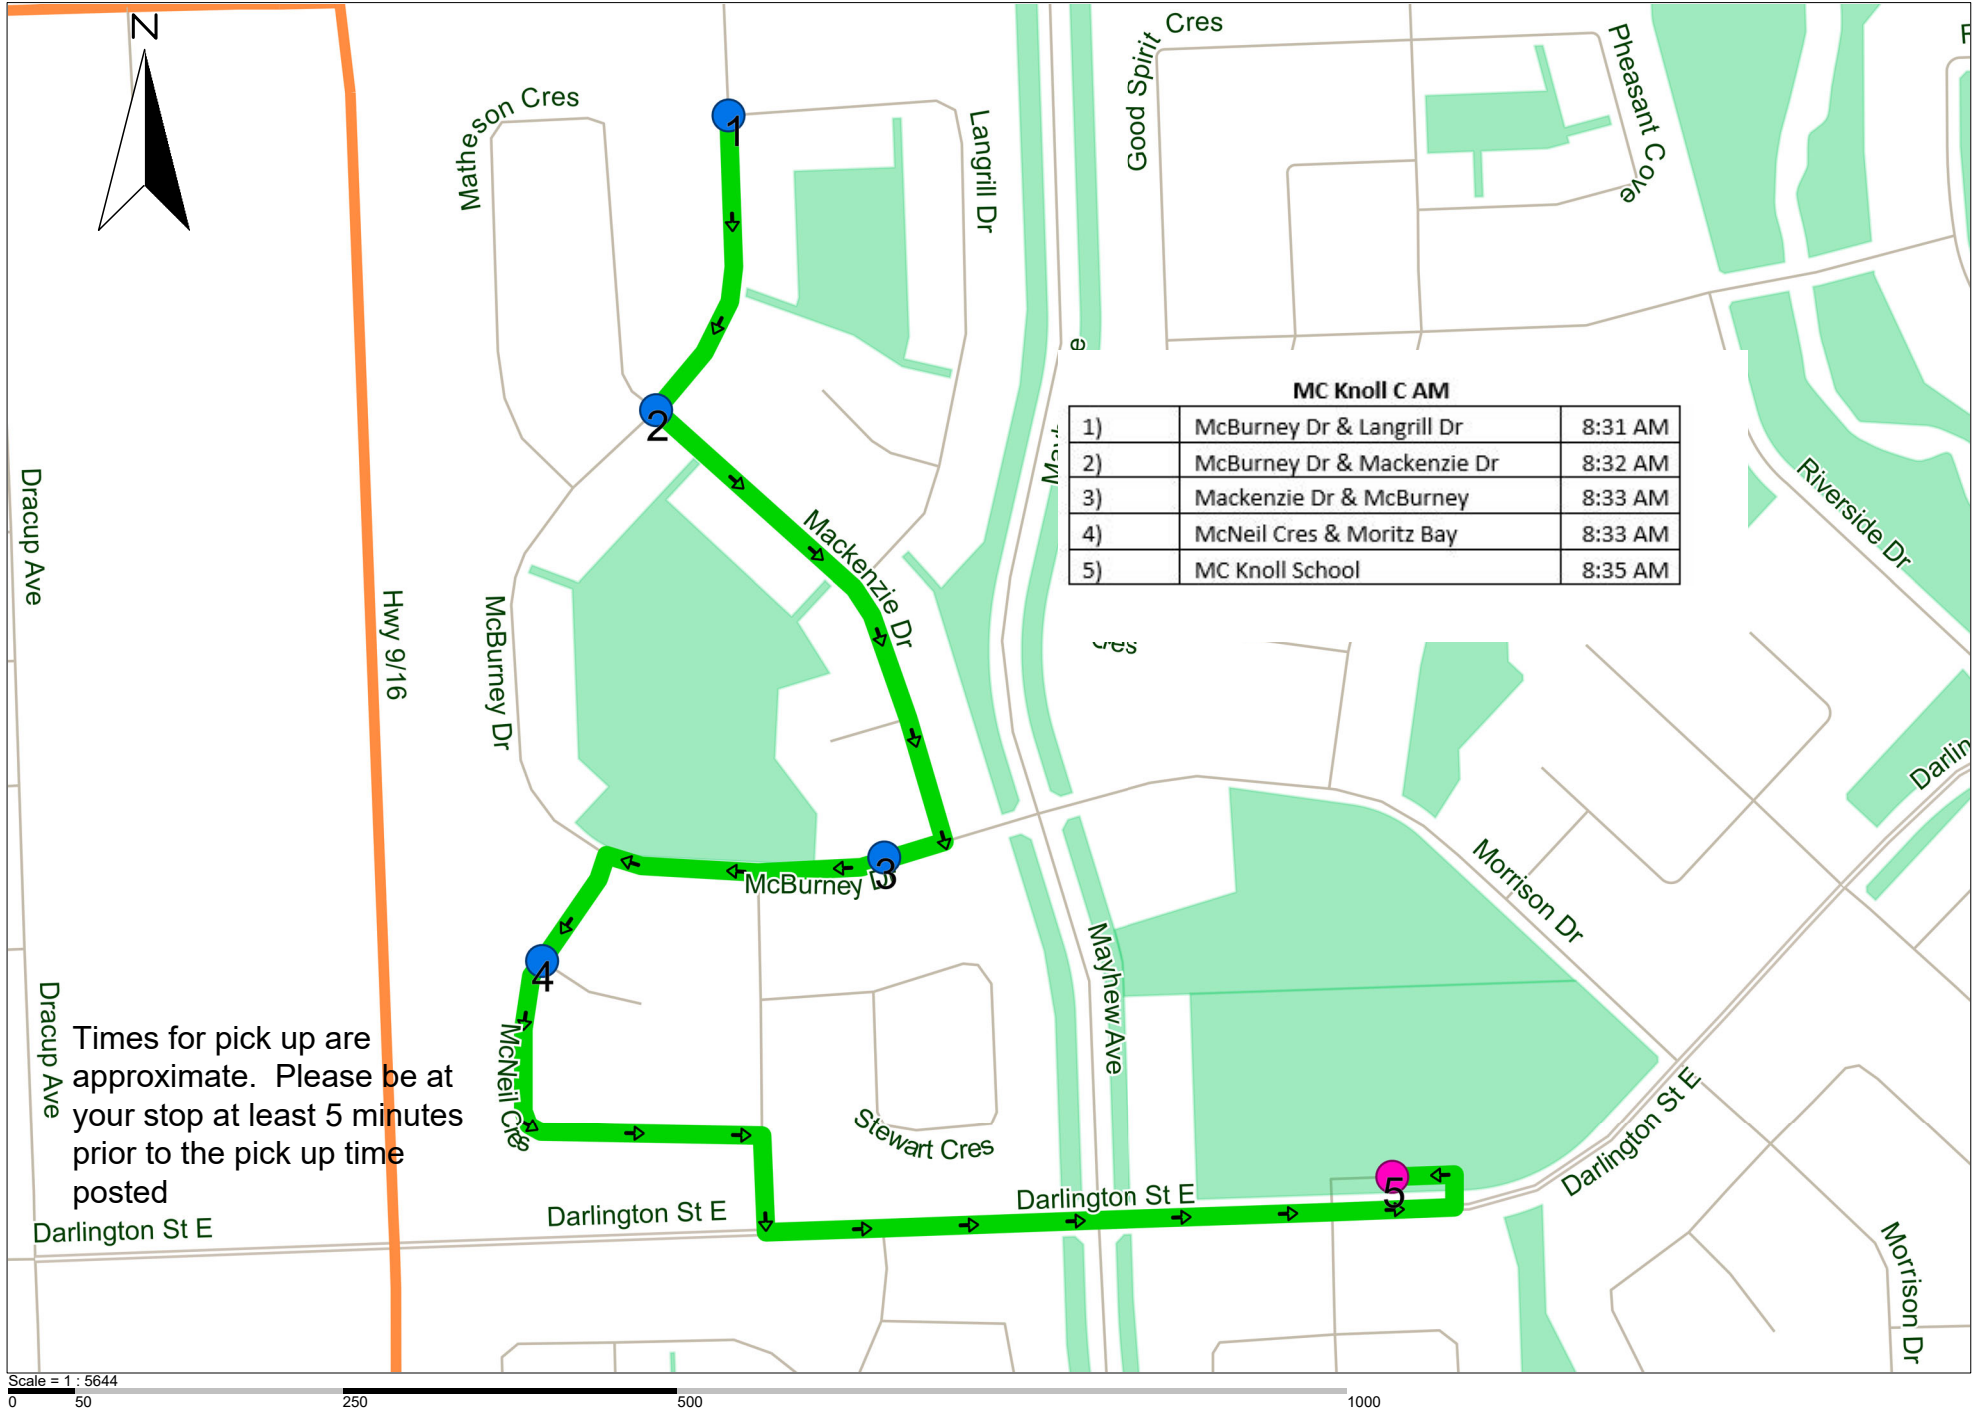

MC Knoll C AM - Brad Hanson- Bus16K - 2024-2025

Times for pick up are approximate. Please be at your stop at least 5 minutes prior to the pick up time posted