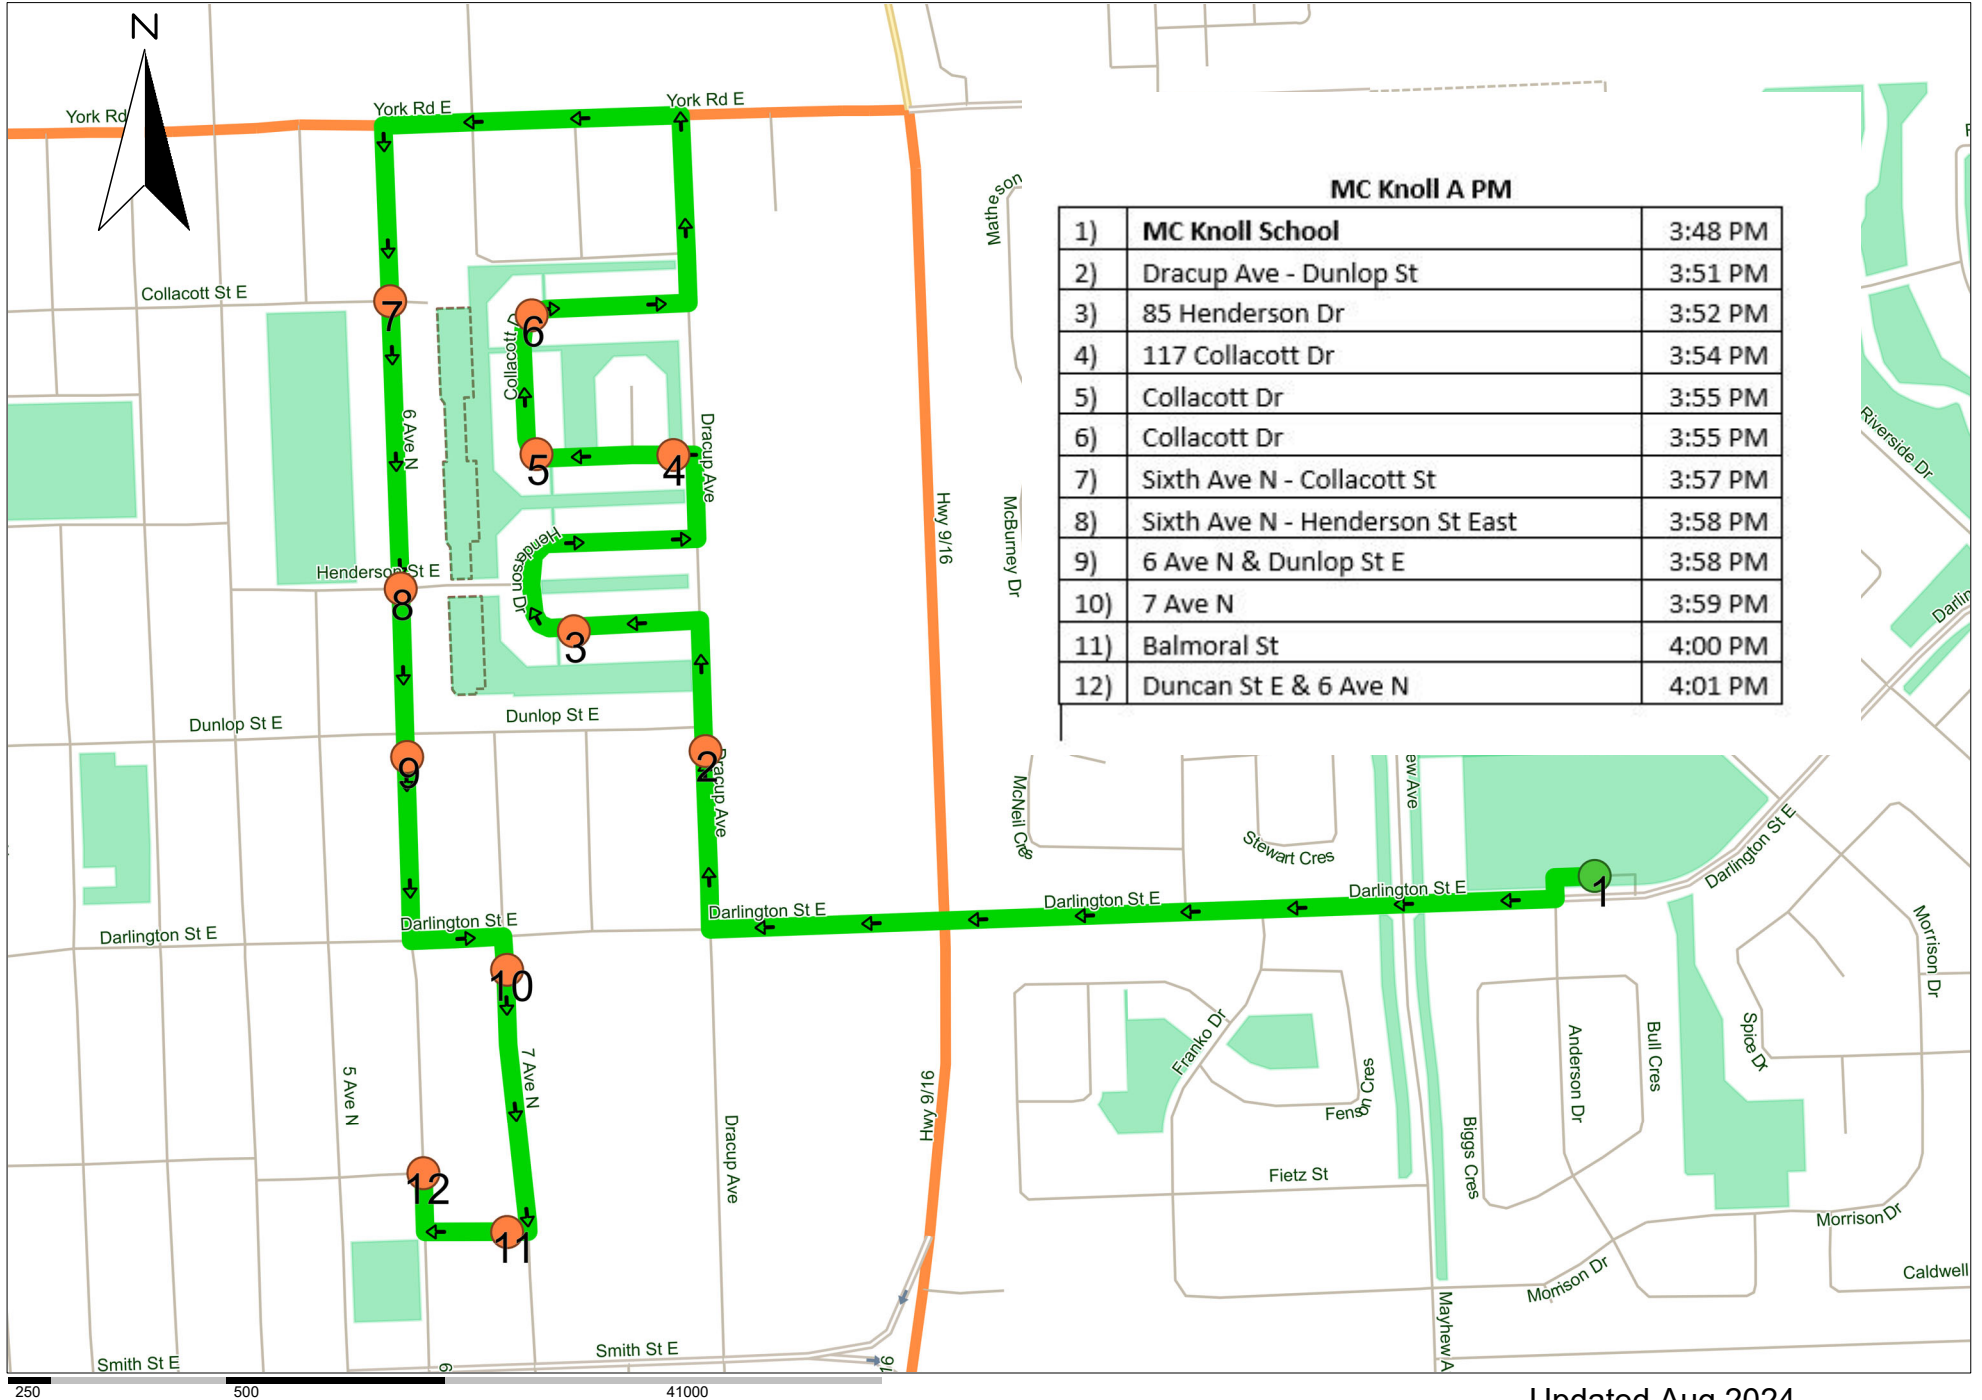

Stop ID	Description	Time
1	Morrison Dr & Blackwell Cres	8:39 AM
2	Morrison Dr	8:40 AM
3	Caldwell Dr & Garry Pl	8:41 AM
4	Caldwell Dr - Laird Bay	8:42 AM
5	Caldwell Dr	8:42 AM
6	Caldwell Dr	8:42 AM
7	Wynn Pl	8:43 AM
8	MC Knoll School	8:46 AM

Times for pick up are approximate. Please be at your stop at least 5 minutes prior to the time posted.

MC Knoll A PM - Calvin Trost - Bus 127- 2024-2025

MC Knoll A PM

1)	MC Knoll School	3:48 PM
2)	Dracup Ave - Dunlop St	3:51 PM
3)	85 Henderson Dr	3:52 PM
4)	117 Collacott Dr	3:54 PM
5)	Collacott Dr	3:55 PM
6)	Collacott Dr	3:55 PM
7)	Sixth Ave N - Collacott St	3:57 PM
8)	Sixth Ave N - Henderson St East	3:58 PM
9)	6 Ave N & Dunlop St E	3:58 PM
10)	7 Ave N	3:59 PM
11)	Balmoral St	4:00 PM
12)	Duncan St E & 6 Ave N	4:01 PM