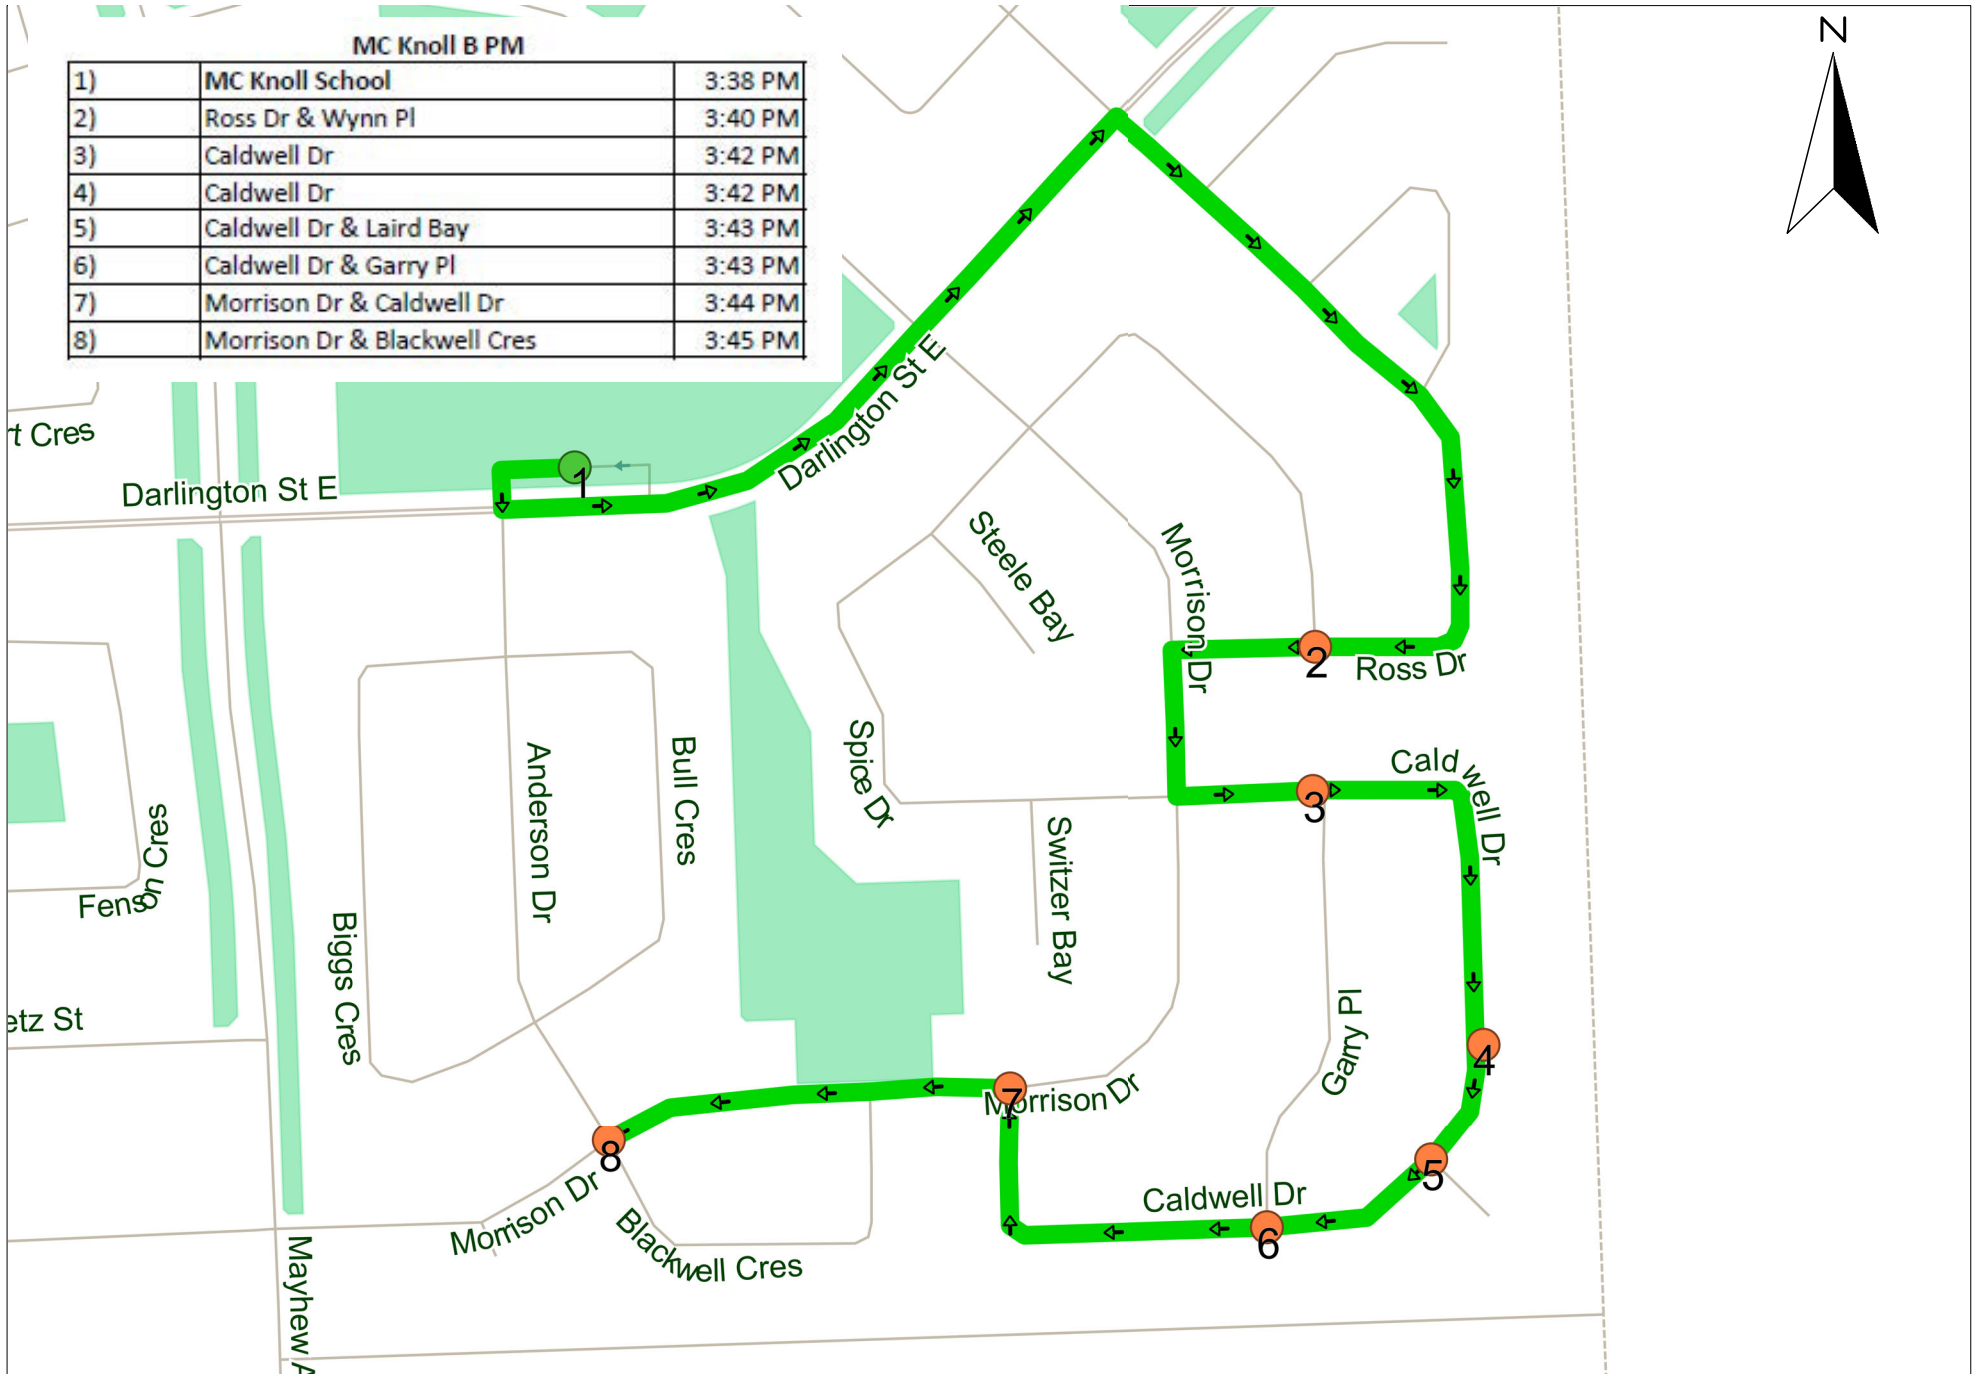

Times for pick up are approximate. Please be at your stop at least 5 minutes prior to the time posted.

MC Knoll A PM - Calvin Trost - Bus 127- 2024-2025

MC Knoll A PM

1)	MC Knoll School	3:48 PM
2)	Dracup Ave - Dunlop St	3:51 PM
3)	85 Henderson Dr	3:52 PM
4)	117 Collacott Dr	3:54 PM
5)	Collacott Dr	3:55 PM
6)	Collacott Dr	3:55 PM
7)	Sixth Ave N - Collacott St	3:57 PM
8)	Sixth Ave N - Henderson St East	3:58 PM
9)	6 Ave N & Dunlop St E	3:58 PM
10)	7 Ave N	3:59 PM
11)	Balmoral St	4:00 PM
12)	Duncan St E & 6 Ave N	4:01 PM

Scale = 1 : 4696

MC Knoll C PM - Brad Hanson- Bus 16K - 2024-2025

MC Knoll C PM

1)	MC Knoll School	3:35 PM
2)	Madge Way & Whitesand Dr	3:39 PM
3)	Madge Way & Riverside Dr	3:40 PM
4)	25 Riverside Terr	3:40 PM
5)	Darlington St E	3:41 PM
6)	Franco Dr	3:44 PM
7)	Rae Ave	3:47 PM
8)	Harris St & Gordon Ave	3:48 PM
9)	McBurney Dr & Mackenzie Dr	3:50 AM
10)	McNeil Cres & Moritz Bay	3:52 PM
11)	Mackenzie Dr & McBurney Dr	3:54 PM
12)	McBurney Dr & Langrill Dr	3:55 PM