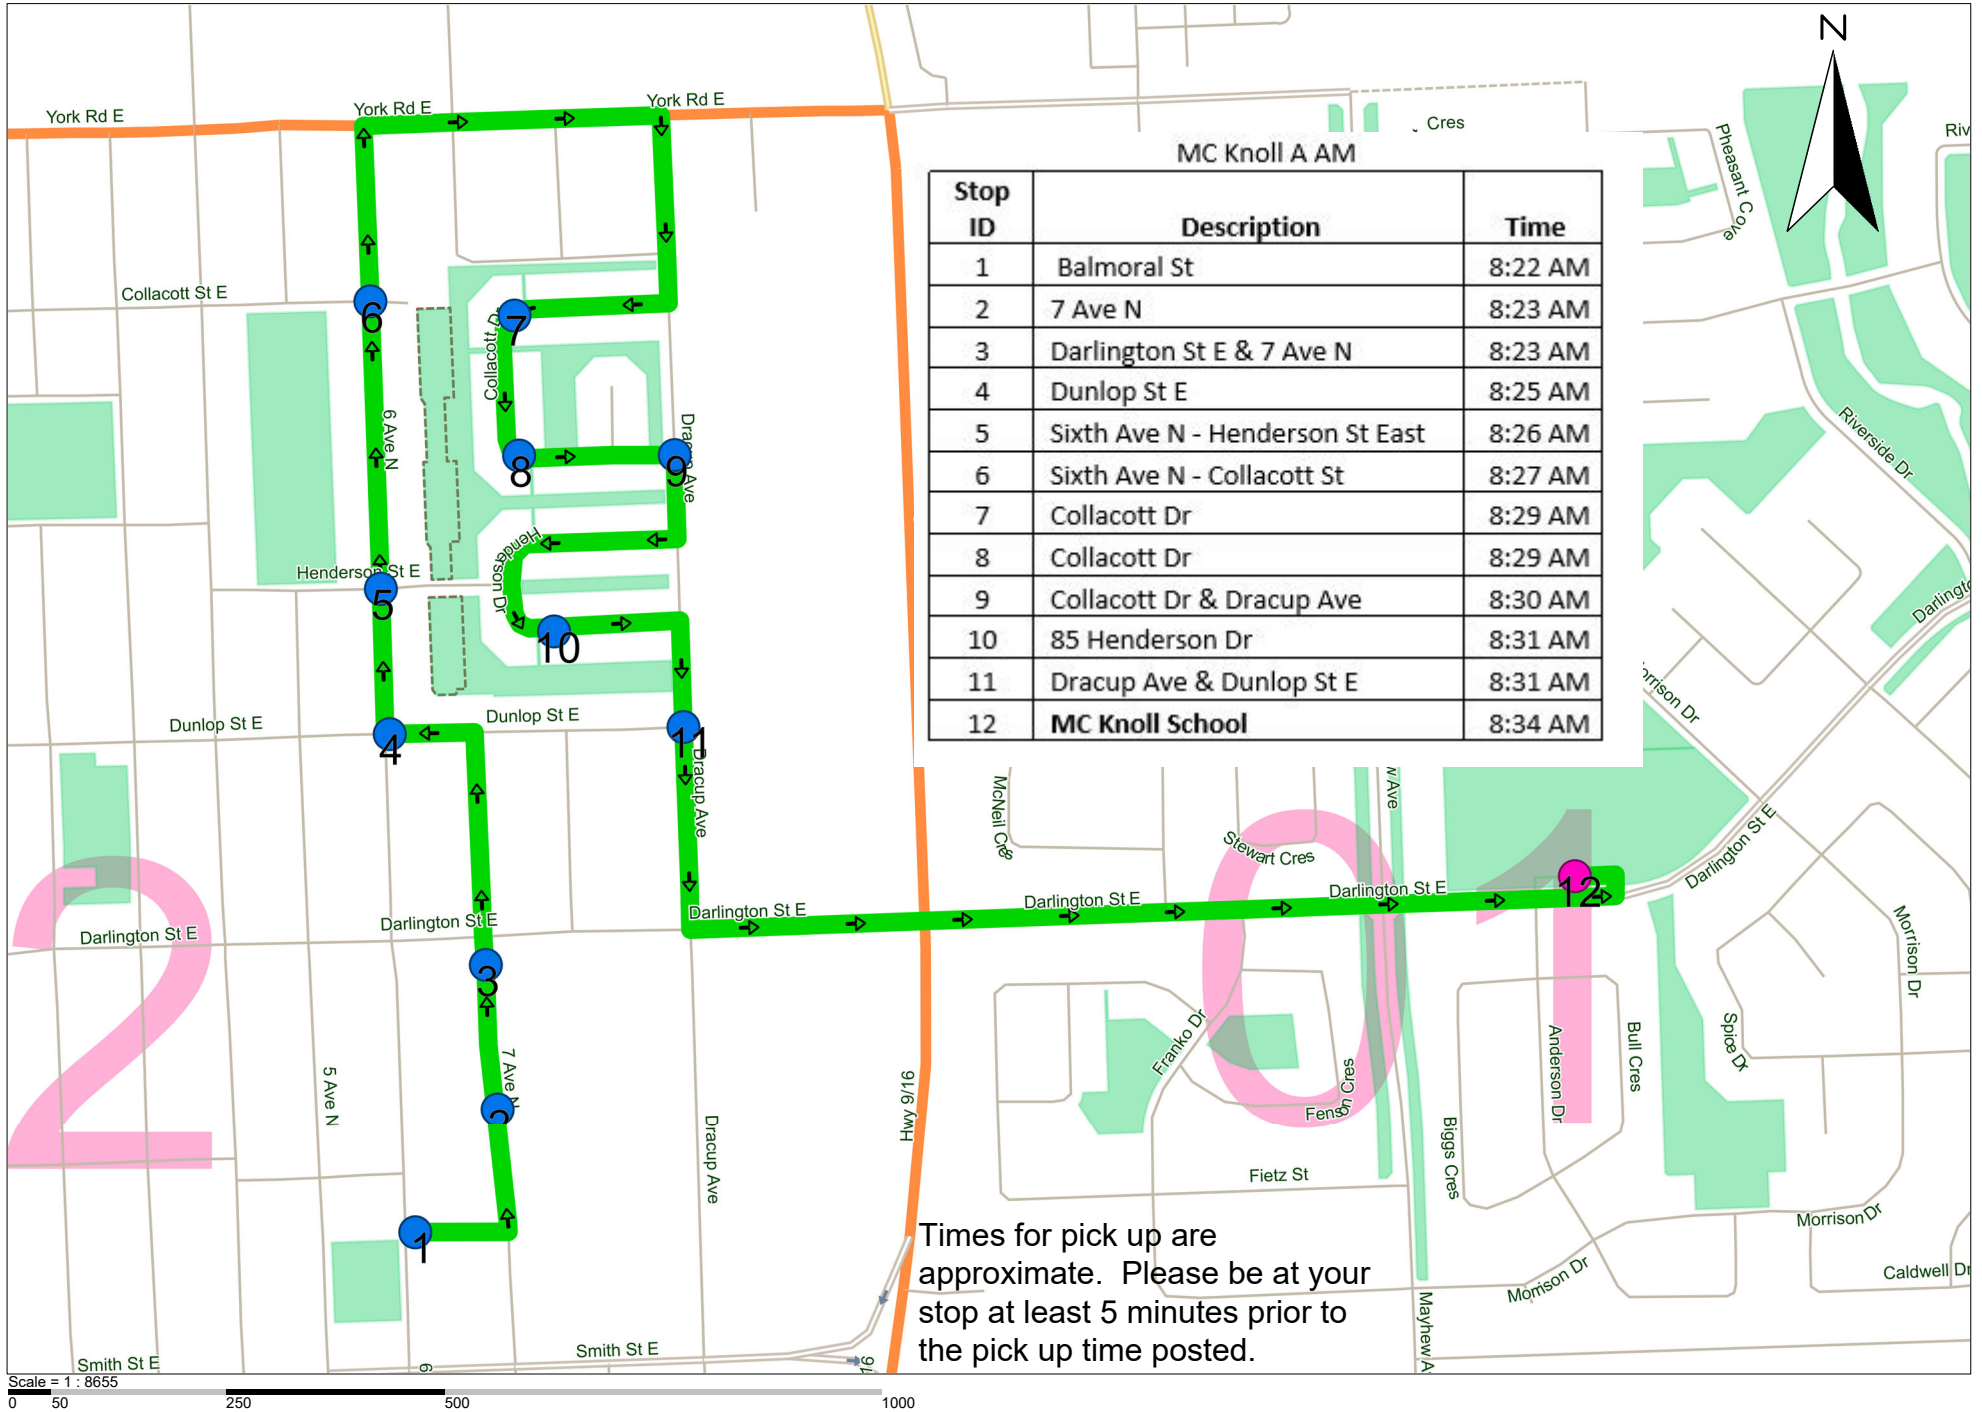

MC Knoll A AM - Calvin Trost - Bus 127 - 2024-2025

Times for pick up are approximate. Please be at your stop at least 5 minutes prior to the pick up time posted.

MC Knoll B AM - Calvin Trost - Bus 127 - 2024-2025

Stop ID	Description	Time
1	Morrison Dr & Blackwell Cres	8:39 AM
2	Morrison Dr	8:40 AM
3	Caldwell Dr & Garry Pl	8:41 AM
4	Caldwell Dr - Laird Bay	8:42 AM
5	Caldwell Dr	8:42 AM
6	Caldwell Dr	8:42 AM
7	Wynn Pl	8:43 AM
8	MC Knoll School	8:46 AM

Times for pick up are approximate. Please be at your stop at least 5 minutes prior to the time posted.

MC Knoll A PM - Calvin Trost - Bus 127- 2024-2025

MC Knoll A PM

1)	MC Knoll School	3:48 PM
2)	Dracup Ave - Dunlop St	3:51 PM
3)	85 Henderson Dr	3:52 PM
4)	117 Collacott Dr	3:54 PM
5)	Collacott Dr	3:55 PM
6)	Collacott Dr	3:55 PM
7)	Sixth Ave N - Collacott St	3:57 PM
8)	Sixth Ave N - Henderson St East	3:58 PM
9)	6 Ave N & Dunlop St E	3:58 PM
10)	7 Ave N	3:59 PM
11)	Balmoral St	4:00 PM
12)	Duncan St E & 6 Ave N	4:01 PM

Scale = 1 : 4696

MC Knoll C PM - Brad Hanson- Bus 16K - 2024-2025

MC Knoll C PM

1)	MC Knoll School	3:35 PM
2)	Madge Way & Whitesand Dr	3:39 PM
3)	Madge Way & Riverside Dr	3:40 PM
4)	25 Riverside Terr	3:40 PM
5)	Darlington St E	3:41 PM
6)	Franco Dr	3:44 PM
7)	Rae Ave	3:47 PM
8)	Harris St & Gordon Ave	3:48 PM
9)	McBurney Dr & Mackenzie Dr	3:50 AM
10)	McNeil Cres & Moritz Bay	3:52 PM
11)	Mackenzie Dr & McBurney Dr	3:54 PM
12)	McBurney Dr & Langrill Dr	3:55 PM